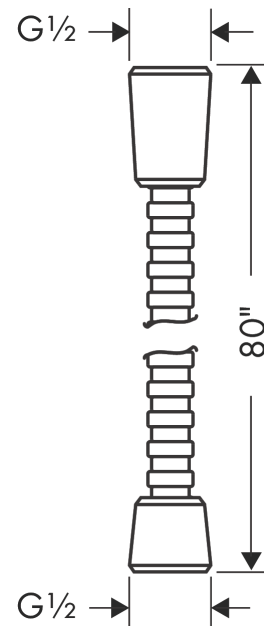

**Metal Handshower Hose, 80"**

Finish: **brushed gold optic** Part no. : **28120250**

**Description**

**Features**

- Metal shower hose
- Pivot connector prevents hose from tangling
- Kink-protected
- Connection thread: G 1/2

**Item details**

List Price \$ 224.00

**Compliance / Sustainability**

**Product image**

**Scale drawing**

**Metal Handshower Hose, 80"**

Finish: **brushed gold optic** Part no. : **28120250**

**Exploded drawing**

Year of production: >11/16

**Metal Handshower Hose, 80"**

Finish: **brushed gold optic** Part no. : **28120250**

**Spare parts list**

Year of production: >11/16

| Pos. | Description | Part no. | Price | PU |
|------|-------------|----------|-------|----|
| 1    | seal        | 98058000 | -     | 1  |