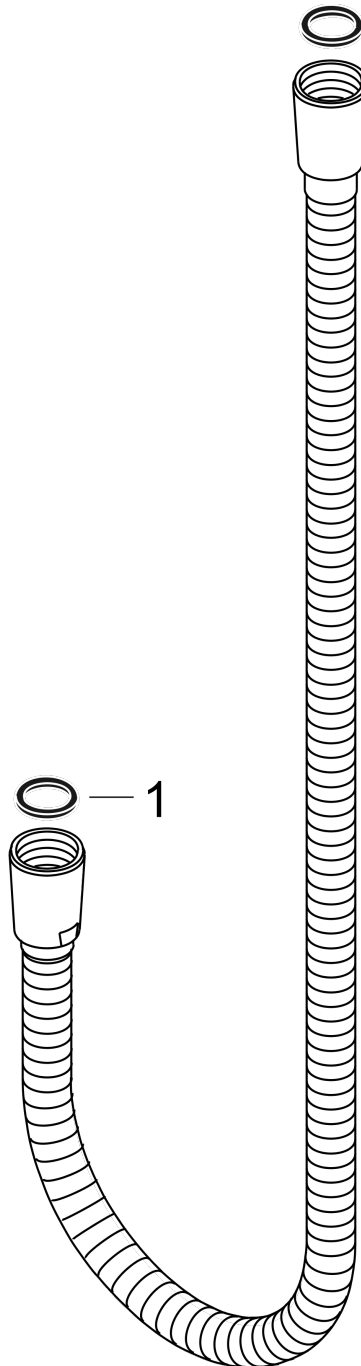

**Metal Handshower Hose, 80"**

Finish: **brushed gold optic** Part no. : **28120250**

**Description**

**Features**

- Metal shower hose
- Pivot connector prevents hose from tangling
- Kink-protected
- Connection thread: G 1/2

**Item details**

List Price \$ 224.00

**Compliance / Sustainability**

**Product image**

**Scale drawing**

**Metal Handshower Hose, 80"**

Finish: **brushed gold optic** Part no. : **28120250**

**Exploded drawing**

Year of production: >11/16

**Metal Handshower Hose, 80"**

Finish: **brushed gold optic** Part no. : **28120250**

**Spare parts list**

Year of production: >11/16

| Pos. | Description | Part no. | Price | PU |
|------|-------------|----------|-------|----|
| 1    | seal        | 98058000 | -     | 1  |