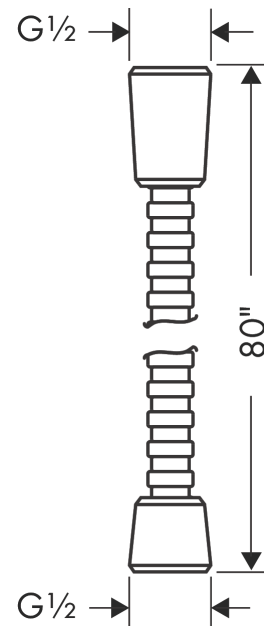

**Metal Handshower Hose, 80"**

Finish: **brushed black chrome** Part no. : **28120340**

**Description**

**Features**

- Metal shower hose
- Pivot connector prevents hose from tangling
- Kink-protected
- Connection thread: G 1/2

**Item details**

List Price \$ 224.00

**Compliance / Sustainability**

**Product image**

**Scale drawing**

**Metal Handshower Hose, 80"**  
 Finish: **brushed black chrome**

Part no. : **28120340**

**Exploded drawing**

Year of production: >11/16

**Metal Handshower Hose, 80"**

Finish: **brushed black chrome** Part no. : **28120340**

**Spare parts list**

Year of production: >11/16

| Pos. | Description | Part no. | Price | PU |
|------|-------------|----------|-------|----|
| 1    | seal        | 98058000 | -     | 1  |