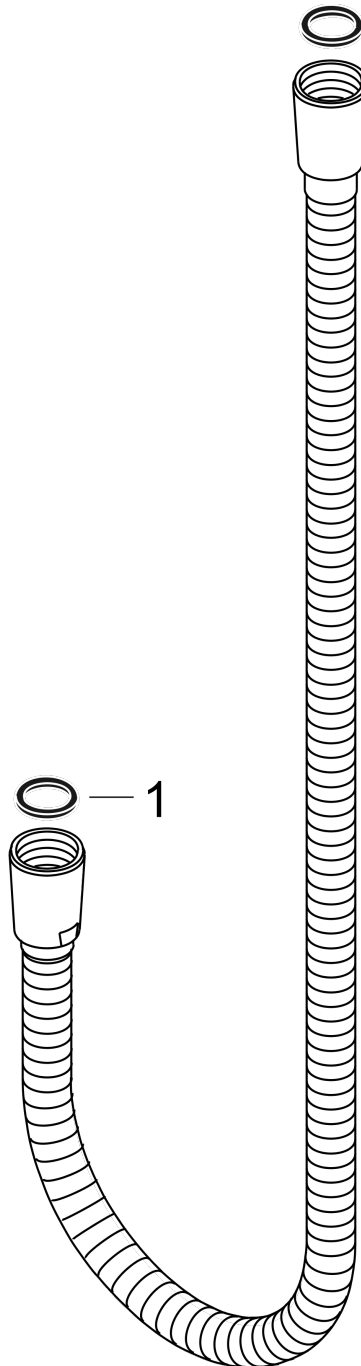

**Metal Handshower Hose, 80"**

Finish: **brushed black chrome** Part no. : **28120340**

**Description**

**Features**

- Metal shower hose
- Pivot connector prevents hose from tangling
- Kink-protected
- Connection thread: G 1/2

**Item details**

List Price \$ 224.00

**Compliance / Sustainability**

**Product image**

**Scale drawing**

**Metal Handshower Hose, 80"**  
 Finish: **brushed black chrome**

Part no. : **28120340**

**Exploded drawing**

Year of production: >11/16

**Metal Handshower Hose, 80"**

Finish: **brushed black chrome** Part no. : **28120340**

**Spare parts list**

Year of production: >11/16

| Pos. | Description | Part no. | Price | PU |
|------|-------------|----------|-------|----|
| 1    | seal        | 98058000 | -     | 1  |