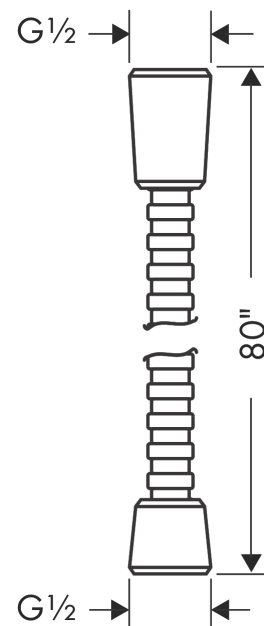

Metal Handshower Hose, 80"

Finish: **brushed nickel** Part no. : **28120820**

Description

Features

- Metal shower hose
- Pivot connector prevents hose from tangling
- Kink-protected
- Connection thread: G 1/2

Item details

List Price \$ 224.00

Compliance / Sustainability

Product image

Scale drawing

Metal Handshower Hose, 80"

Finish: **brushed nickel** Part no. : **28120820**

Exploded drawing

Year of production: >11/16

Metal Handshower Hose, 80"
 Finish: **brushed nickel** Part no. : **28120820**

Spare parts list

Year of production: >11/16

Pos.	Description	Part no.	Price	PU
1	seal	98058000	-	1