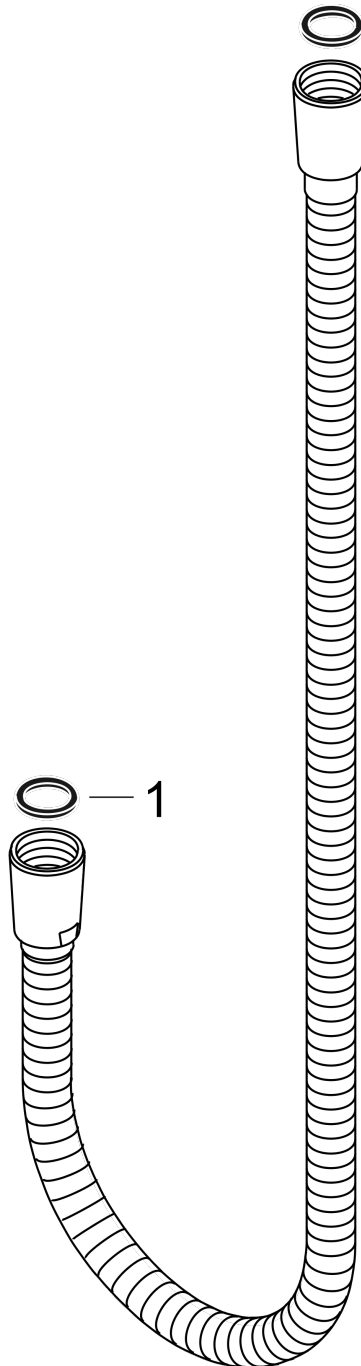

Metal Handshower Hose, 80"

Finish: **brushed nickel** Part no. : **28120820**

Description

Features

- Metal shower hose
- Pivot connector prevents hose from tangling
- Kink-protected
- Connection thread: G 1/2

Item details

List Price \$ 224.00

Compliance / Sustainability

Product image

Scale drawing

Metal Handshower Hose, 80"

Finish: **brushed nickel** Part no. : **28120820**

Exploded drawing

Year of production: >11/16

Metal Handshower Hose, 80"
 Finish: **brushed nickel** Part no. : **28120820**

Spare parts list

Year of production: >11/16

Pos.	Description	Part no.	Price	PU
1	seal	98058000	-	1