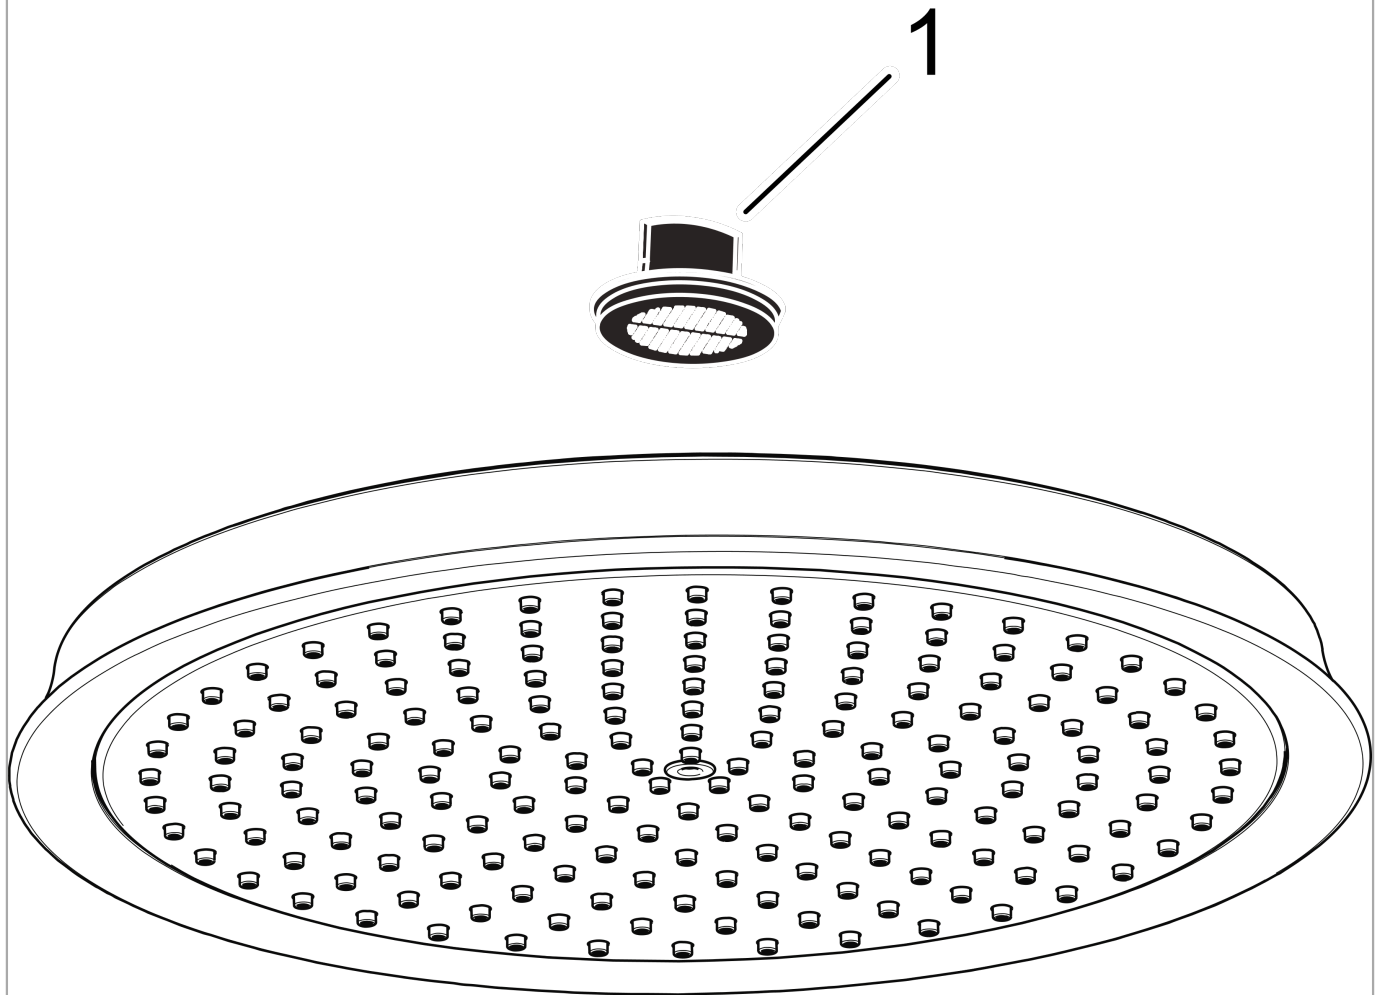

Raindance Classic
Showerhead 300 1-Jet, 2.5 GPM
 Finish: **chrome** Part no. : **28428001**

Description

Features

- Shower head size: 11 3/4"
- Spray modes: RainAir
- Max. flow: 2.5 GPM (9.5 L/Min)
- 225 spray channels
- Spray face finish: Fully-finished matching spray face

Item details

List Price \$ 1,239.00

Technology

Compliance / Sustainability

Product image

Scale drawing

Raindance Classic
Showerhead 300 1-Jet, 2.5 GPM
Finish: **chrome** Part no. : **28428001**

Exploded drawing

Year of production: >06/09

Raindance Classic
Showerhead 300 1-Jet, 2.5 GPM
 Finish: **chrome** Part no. : **28428001**

Spare parts list

Year of production: >**06/09**

Pos.	Description	Part no.	Price	PU
1	filter packing	88649000	-	1