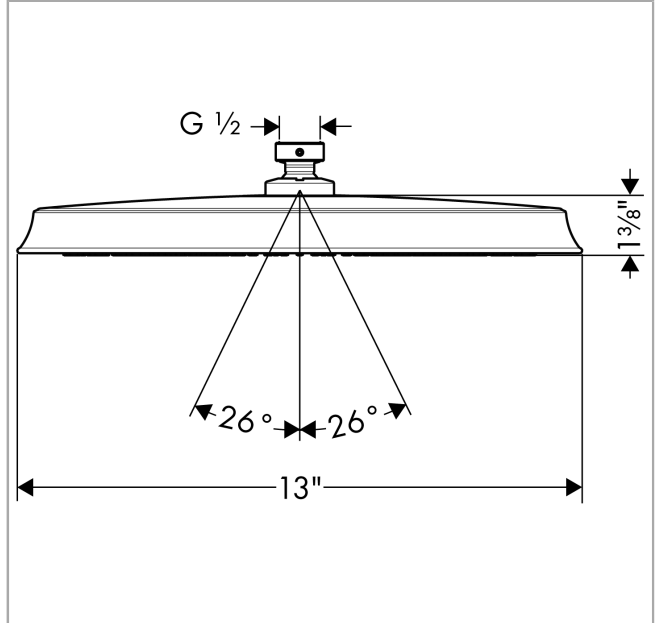

Raindance Classic
Showerhead 300 1-Jet, 2.5 GPM
 Finish: **chrome** Part no. : **28428001**

Description

Features

- Shower head size: 11 3/4"
- Spray modes: RainAir
- Max. flow: 2.5 GPM (9.5 L/Min)
- 225 spray channels
- Spray face finish: Fully-finished matching spray face

Item details

List Price \$ 1,239.00

Technology

Compliance / Sustainability

Product image

Scale drawing

Raindance Classic
Showerhead 300 1-Jet, 2.5 GPM
Finish: **chrome** Part no. : **28428001**

Exploded drawing

Year of production: >06/09

Raindance Classic
Showerhead 300 1-Jet, 2.5 GPM
 Finish: **chrome** Part no. : **28428001**

Spare parts list

Year of production: >**06/09**

Pos.	Description	Part no.	Price	PU
1	filter packing	88649000	-	1