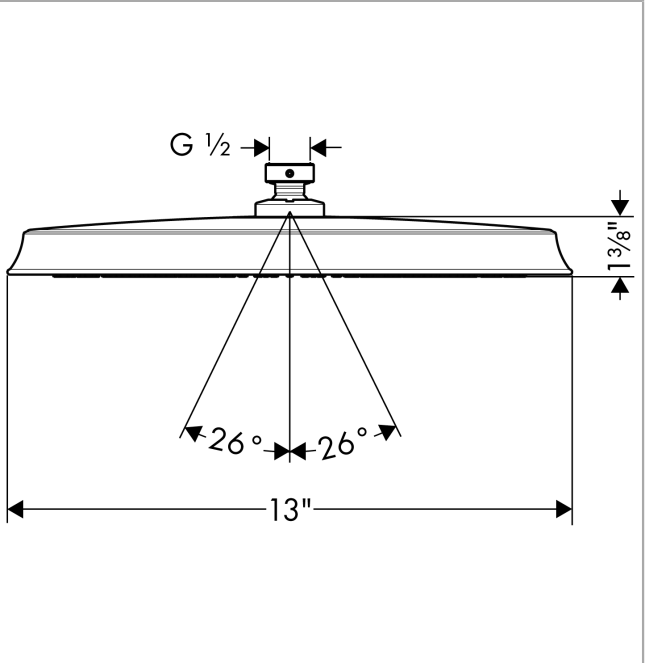

Raindance Classic
Showerhead 300 1-Jet, 2.5 GPM
 Finish: **polished nickel** Part no. : **28428831**

Description

Features

- Shower head size: 11 3/4"
- Spray modes: RainAir
- Max. flow: 2.5 GPM (9.5 L/Min)
- 225 spray channels
- Spray face finish: Fully-finished matching spray face

Item details

List Price \$ 1,573.00

Technology

Compliance / Sustainability

Product image

Scale drawing

Raindance Classic
Showerhead 300 1-Jet, 2.5 GPM
Finish: **polished nickel** Part no. : **28428831**

Exploded drawing

Year of production: >06/15

Raindance Classic
Showerhead 300 1-Jet, 2.5 GPM
 Finish: **polished nickel** Part no. : **28428831**

Spare parts list

Year of production: >06/15

Pos.	Description	Part no.	Price	PU
1	filter packing	88649000	-	1