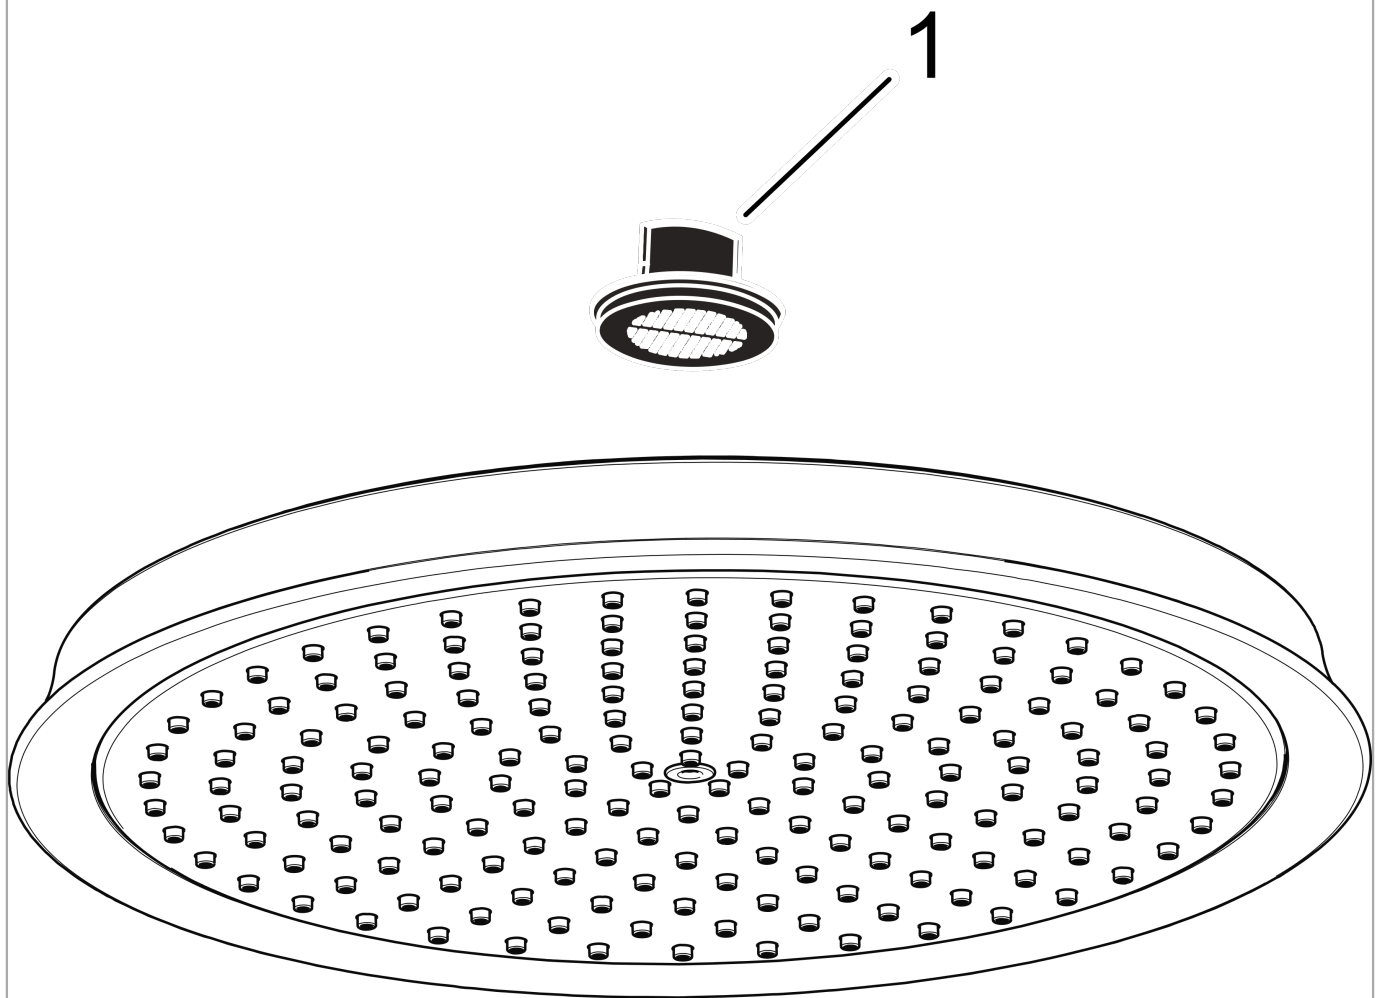

Raindance Classic
Showerhead 300 1-Jet, 2.5 GPM
 Finish: **polished nickel** Part no. : **28428831**

Description

Features

- Shower head size: 11 3/4"
- Spray modes: RainAir
- Max. flow: 2.5 GPM (9.5 L/Min)
- 225 spray channels
- Spray face finish: Fully-finished matching spray face

Item details

List Price \$ 1,573.00

Technology

Compliance / Sustainability

Product image

Scale drawing

Raindance Classic
Showerhead 300 1-Jet, 2.5 GPM
Finish: **polished nickel** Part no. : **28428831**

Exploded drawing

Year of production: >06/15

Raindance Classic
Showerhead 300 1-Jet, 2.5 GPM
 Finish: **polished nickel** Part no. : **28428831**

Spare parts list

Year of production: >06/15

Pos.	Description	Part no.	Price	PU
1	filter packing	88649000	-	1