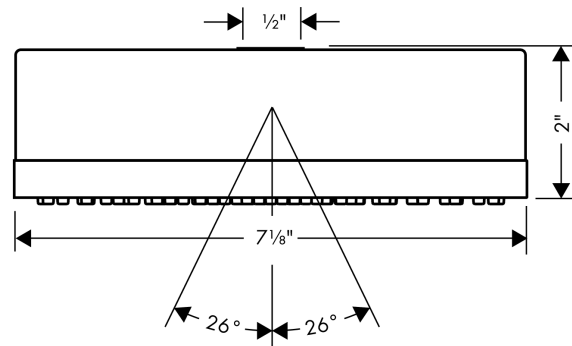

AXOR Citterio
Showerhead 180 1-Jet, 2.5 GPM
 Finish: **chrome** Part no. : **28489001**

Description

Features

- Shower head size: 7 1/8"
- Spray modes: Full
- Max. flow: 2.5 GPM (9.5 L/Min)
- 107 spray channels
- Spray face finish: Fully-finished matching spray face
- Spray face removable for cleaning

Item details

List Price \$ 1,293.00

Technology

Compliance / Sustainability

Product image

Scale drawing

AXOR Citterio
Showerhead 180 1-Jet, 2.5 GPM
 Finish: **chrome** Part no. : **28489001**

Exploded drawing

Year of production: >11/03

AXOR Citterio
Showerhead 180 1-Jet, 2.5 GPM
 Finish: **chrome** Part no. : **28489001**

Spare parts list

Year of production: >11/03

Pos.	Description	Part no.	Price	PU
1	filter packing	88649000	-	1
2	ball joint	98941000	-	1
3	lever collar	97536000	-	1
4	ball joint	97552000	-	1
5	O-ring 23x3	98142000	-	1
6	O-ring 18x2	98181000	-	1
7	hollow set screw M4x6	97767000	-	1