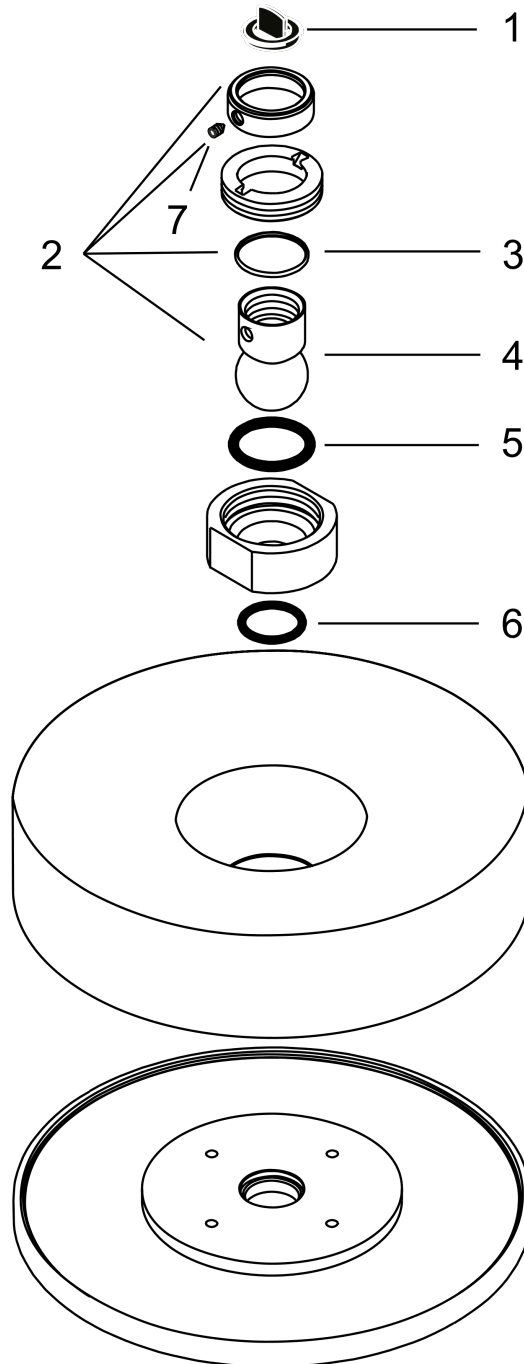

AXOR Citterio
Showerhead 180 1-Jet, 2.5 GPM
 Finish: **chrome** Part no. : **28489001**

Description

Features

- Shower head size: 7 1/8"
- Spray modes: Full
- Max. flow: 2.5 GPM (9.5 L/Min)
- 107 spray channels
- Spray face finish: Fully-finished matching spray face
- Spray face removable for cleaning

Item details

List Price \$ 1,293.00

Technology

Compliance / Sustainability

Product image

Scale drawing

AXOR Citterio
Showerhead 180 1-Jet, 2.5 GPM
 Finish: **chrome** Part no. : **28489001**

Exploded drawing

Year of production: >11/03

AXOR Citterio
Showerhead 180 1-Jet, 2.5 GPM
 Finish: **chrome** Part no. : **28489001**

Spare parts list

Year of production: >11/03

Pos.	Description	Part no.	Price	PU
1	filter packing	88649000	-	1
2	ball joint	98941000	-	1
3	lever collar	97536000	-	1
4	ball joint	97552000	-	1
5	O-ring 23x3	98142000	-	1
6	O-ring 18x2	98181000	-	1
7	hollow set screw M4x6	97767000	-	1