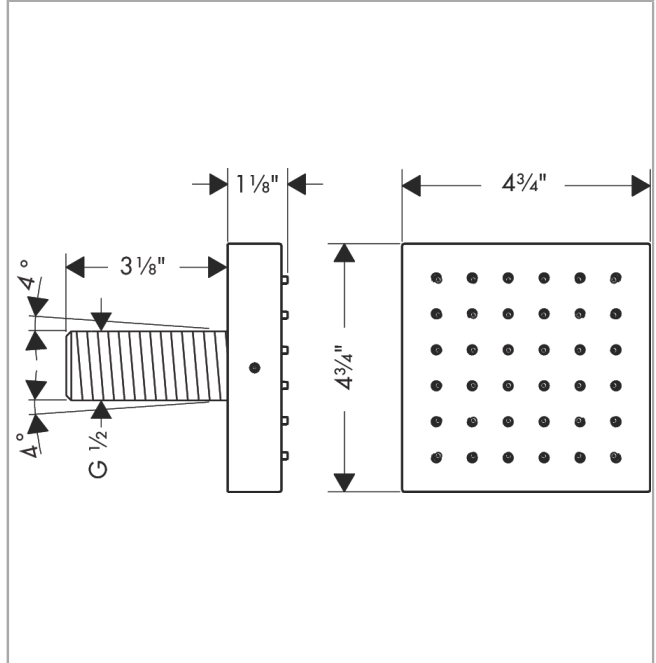

**AXOR ShowerSolutions**  
**Bodyspray 5" x 5" Square**  
 Finish: **chrome** Part no. : **28491001**

**Description**

**Features**

- Shower head size: 4.72"
- 3-position adjustable spray
- Max. flow: 1.5 GPM (5.7 L/Min)
- Connection thread: ½" NPT
- In a joined installation (0.39" distance), the basic set # 28486181 is recommended
- In a freely arranged installation, connection via a G ½ inner thread is possible
- Material: Metal

**Item details**

List Price \$ 695.00

**Technology**

**Compliance / Sustainability**

**Product image**

**Scale drawing**

**AXOR ShowerSolutions**  
**Bodyspray 5" x 5" Square**  
 Finish: **chrome** Part no. : **28491001**

Exploded drawing

Year of production: >01/22

**AXOR ShowerSolutions**  
**Bodyspray 5" x 5" Square**  
 Finish: **chrome** Part no. : **28491001**

**Spare parts list**

Year of production: >01/22

Pos.	Description	Part no.	Price	PU
1	connecting thread	94715001	-	1
2	spray body	95361000	-	1
3	frontcover	95362000	-	1
4	O-ring 41x2	98212000	-	1
5	adapter for body shower	88746000	-	1
6	extension 25 mm	95413000	-	1