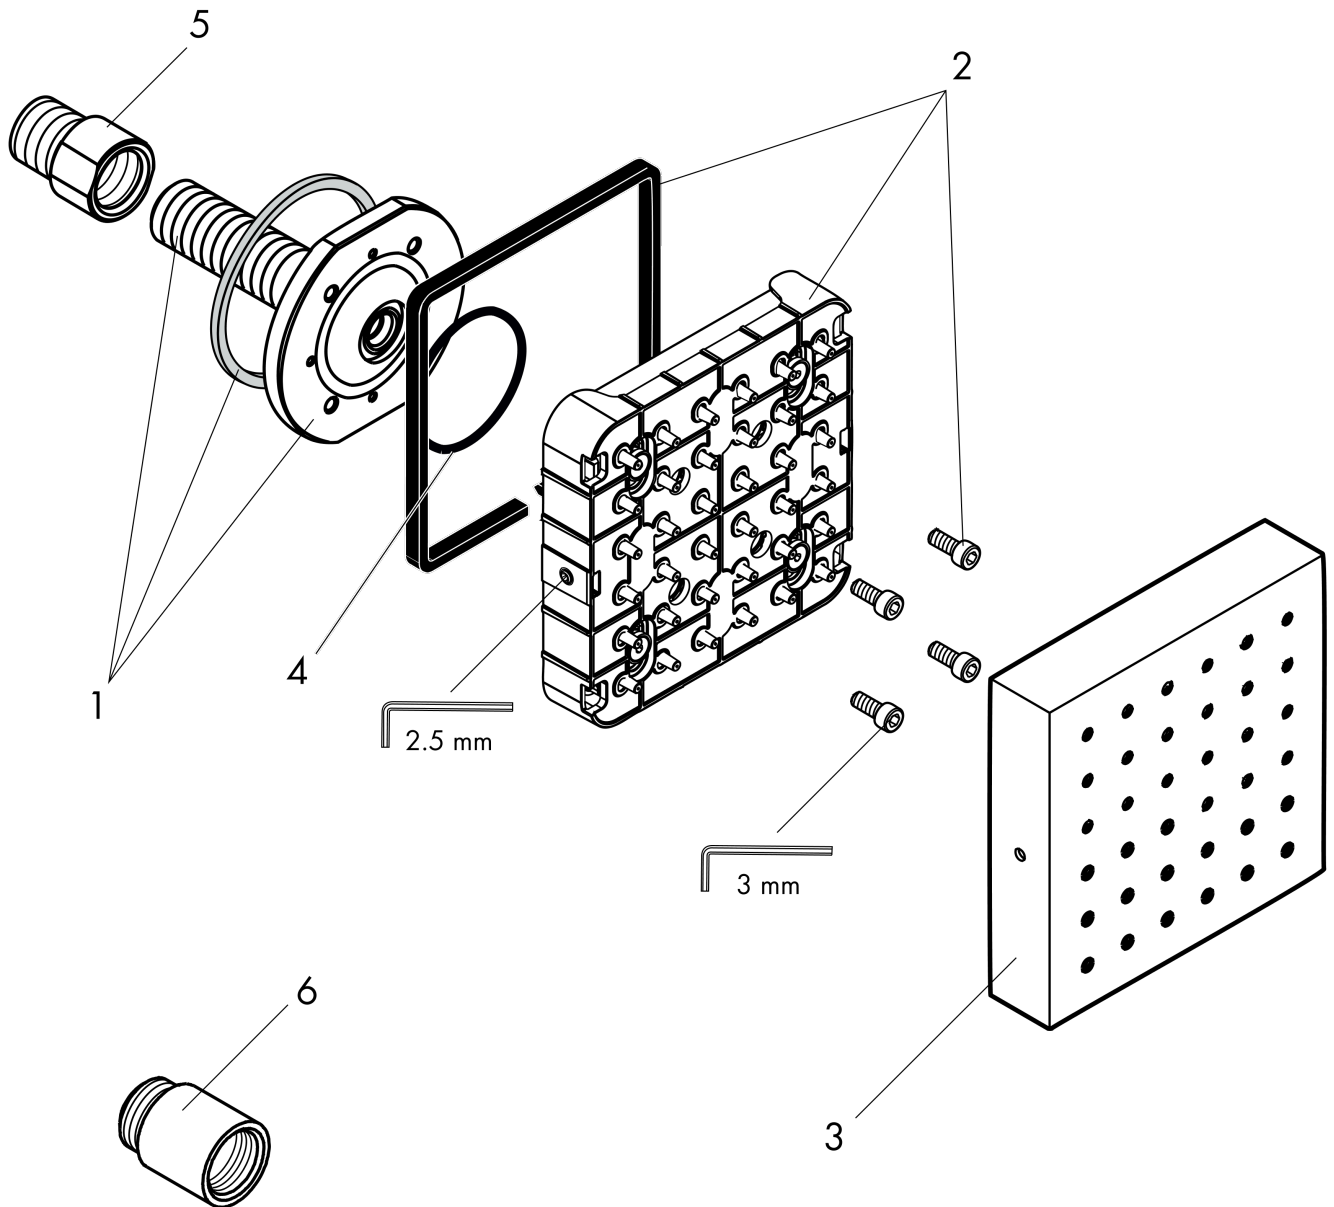

**AXOR ShowerSolutions**  
**Bodyspray 5" x 5" Square**  
 Finish: **chrome** Part no. : **28491001**

**Description**

**Features**

- Shower head size: 4.72"
- 3-position adjustable spray
- Max. flow: 1.5 GPM (5.7 L/Min)
- Connection thread: ½" NPT
- In a joined installation (0.39" distance), the basic set # 28486181 is recommended
- In a freely arranged installation, connection via a G ½ inner thread is possible
- Material: Metal

**Item details**

List Price \$ 695.00

**Technology**

**Compliance / Sustainability**

**Product image**

**Scale drawing**

**AXOR ShowerSolutions**  
**Bodyspray 5" x 5" Square**  
 Finish: **chrome** Part no. : **28491001**

Exploded drawing

Year of production: >01/22

**AXOR ShowerSolutions**  
**Bodyspray 5" x 5" Square**  
 Finish: **chrome** Part no. : **28491001**

**Spare parts list**

Year of production: >01/22

Pos.	Description	Part no.	Price	PU
1	connecting thread	94715001	-	1
2	spray body	95361000	-	1
3	frontcover	95362000	-	1
4	O-ring 41x2	98212000	-	1
5	adapter for body shower	88746000	-	1
6	extension 25 mm	95413000	-	1