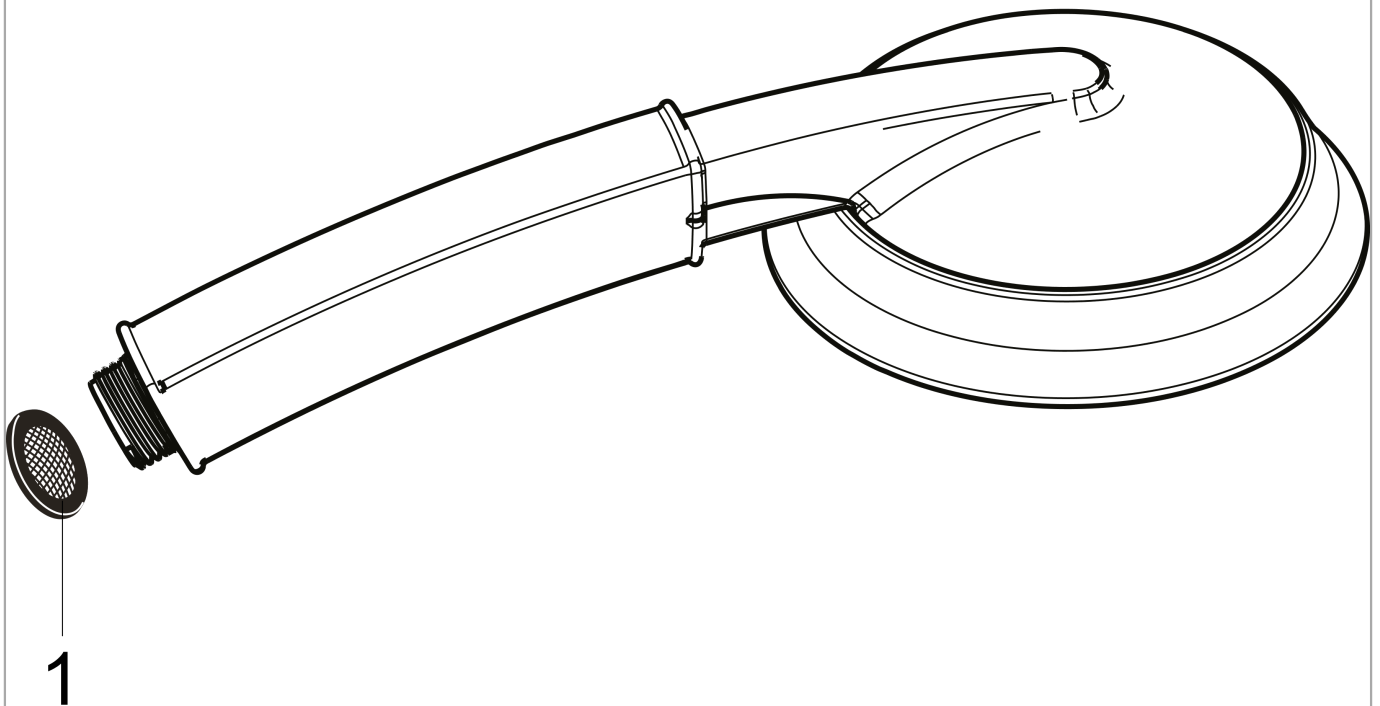

Raindance Classic
Handshower 100 3-Jet, 2.5 GPM
 Finish: **chrome** Part no. : **28548001**

Description

Features

- Spray modes: RainAir, BalanceAir, Whirl
- 65 spray channels
- Continuous spray mode adjustment
- Spray face finish: grey
- Max. flow: 2.5 GPM (9.5 L/Min)

Item details

List Price \$ 268.00

Technology

Compliance / Sustainability

Product image

Scale drawing

Raindance Classic
Handshower 100 3-Jet, 2.5 GPM
Finish: **chrome** Part no. : **28548001**

Exploded drawing

Year of production: >06/09

Raindance Classic
Handshower 100 3-Jet, 2.5 GPM
 Finish: **chrome** Part no. : **28548001**

Spare parts list

Year of production: >06/09

Pos.	Description	Part no.	Price	PU
1	filter packing	94246000	-	1