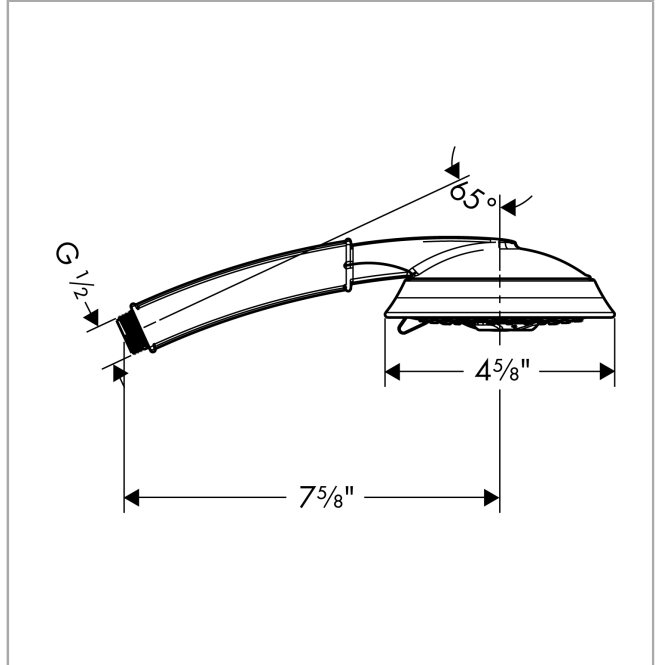

Raindance Classic
Handshower 100 3-Jet, 2.5 GPM
 Finish: **chrome** Part no. : **28548001**

Description

Features

- Spray modes: RainAir, BalanceAir, Whirl
- 65 spray channels
- Continuous spray mode adjustment
- Spray face finish: grey
- Max. flow: 2.5 GPM (9.5 L/Min)

Item details

List Price \$ 268.00

Technology

Compliance / Sustainability

Product image

Scale drawing

Raindance Classic
Handshower 100 3-Jet, 2.5 GPM
Finish: **chrome** Part no. : **28548001**

Exploded drawing

Year of production: >06/09

Raindance Classic
Handshower 100 3-Jet, 2.5 GPM
 Finish: **chrome** Part no. : **28548001**

Spare parts list

Year of production: >06/09

Pos.	Description	Part no.	Price	PU
1	filter packing	94246000	-	1