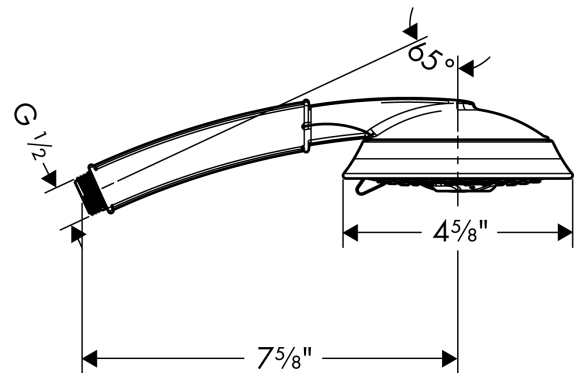

Raindance Classic
Handshower 100 3-Jet, 2.5 GPM
 Finish: **brushed nickel** Part no. : **28548821**

Description

Features

- Spray modes: RainAir, BalanceAir, Whirl
- 65 spray channels
- Continuous spray mode adjustment
- Spray face finish: grey
- Max. flow: 2.5 GPM (9.5 L/Min)

Item details

List Price \$ 353.00

Technology

Compliance / Sustainability

Product image

Scale drawing

Raindance Classic
Handshower 100 3-Jet, 2.5 GPM
Finish: **brushed nickel** Part no. : **28548821**

Exploded drawing

Year of production: >06/09

Raindance Classic
Handshower 100 3-Jet, 2.5 GPM
 Finish: **brushed nickel** Part no. : **28548821**

Spare parts list

Year of production: >06/09

Pos.	Description	Part no.	Price	PU
1	filter packing	94246000	-	1