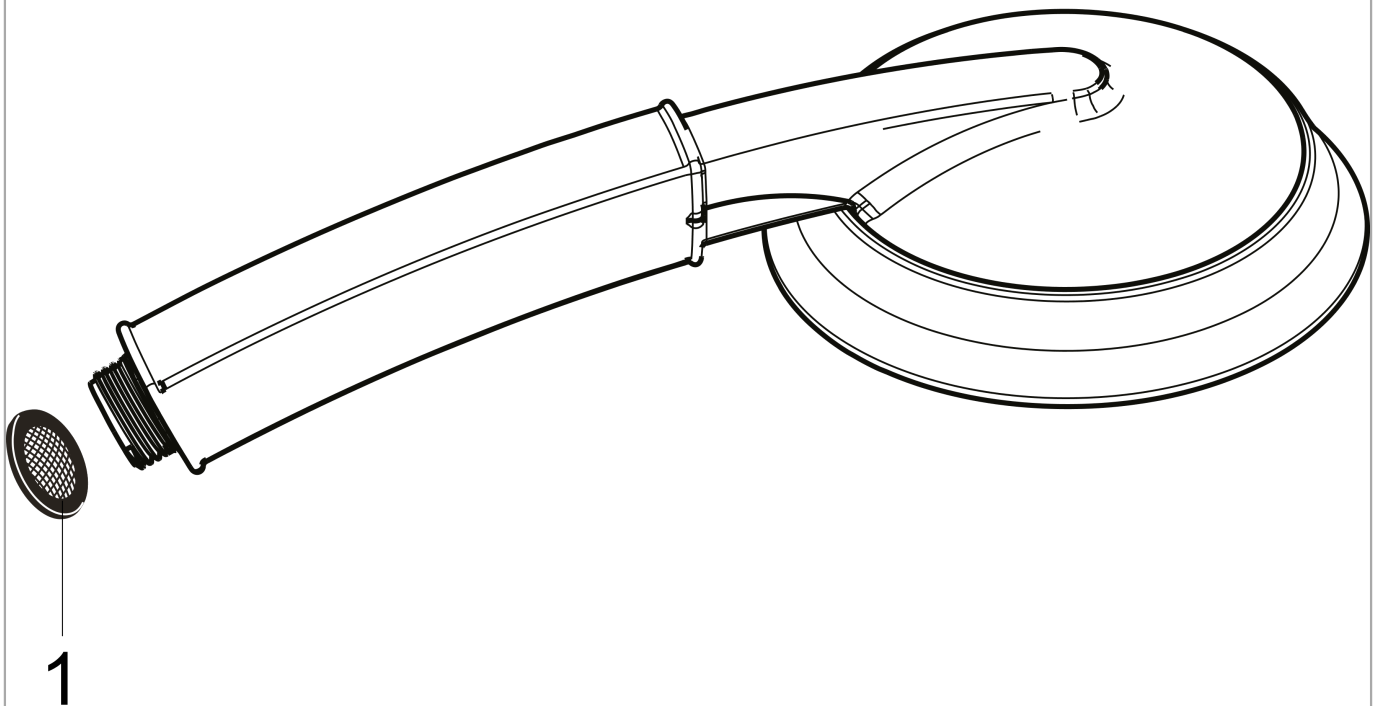

Raindance Classic
Handshower 100 3-Jet, 2.5 GPM
 Finish: **brushed nickel** Part no. : **28548821**

Description

Features

- Spray modes: RainAir, BalanceAir, Whirl
- 65 spray channels
- Continuous spray mode adjustment
- Spray face finish: grey
- Max. flow: 2.5 GPM (9.5 L/Min)

Item details

List Price \$ 353.00

Technology

Compliance / Sustainability

Product image

Scale drawing

Raindance Classic
Handshower 100 3-Jet, 2.5 GPM
Finish: **brushed nickel** Part no. : **28548821**

Exploded drawing

Year of production: >06/09

Raindance Classic
Handshower 100 3-Jet, 2.5 GPM
 Finish: **brushed nickel** Part no. : **28548821**

Spare parts list

Year of production: >06/09

Pos.	Description	Part no.	Price	PU
1	filter packing	94246000	-	1