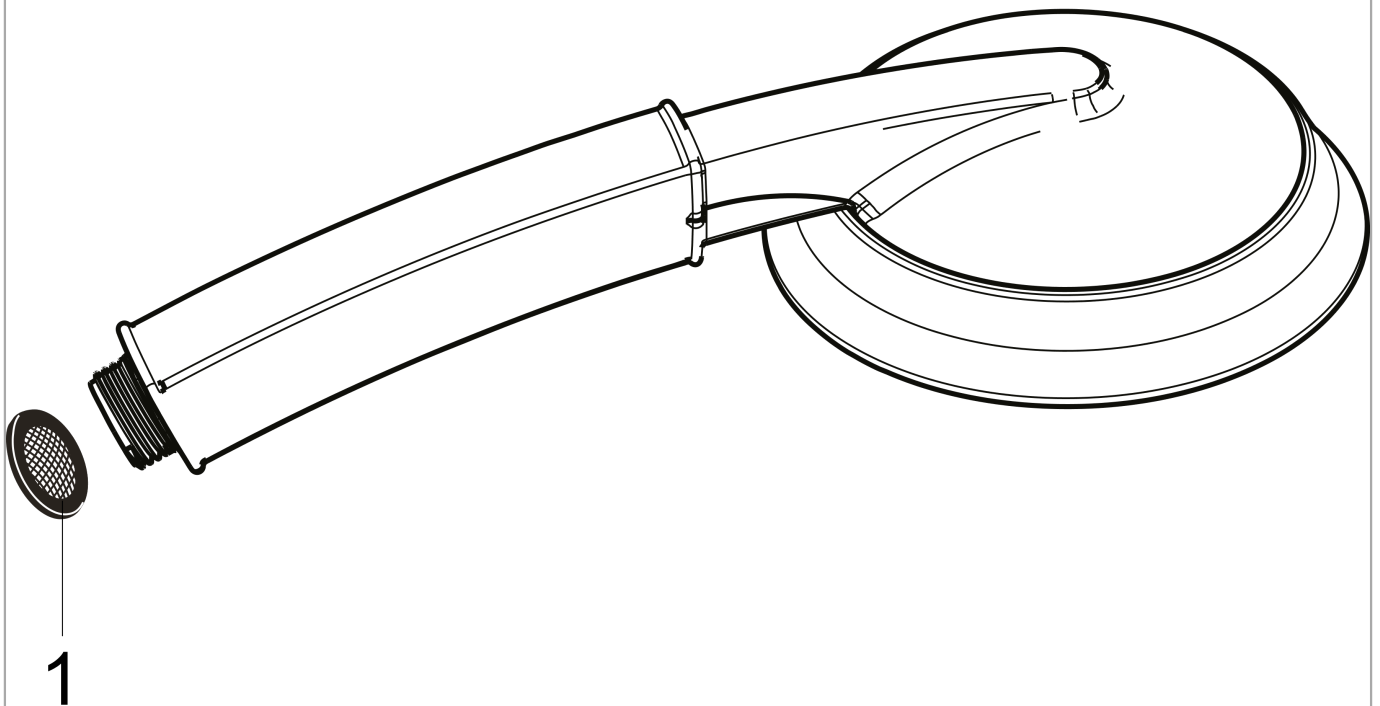

Raindance Classic
Handshower 100 3-Jet, 2.5 GPM
 Finish: **polished nickel** Part no. : **28548831**

Description

Features

- Spray modes: RainAir, BalanceAir, Whirl
- 65 spray channels
- Continuous spray mode adjustment
- Spray face finish: grey
- Max. flow: 2.5 GPM (9.5 L/Min)

Item details

List Price \$ 339.00

Technology

Compliance / Sustainability

Product image

Scale drawing

Raindance Classic
Handshower 100 3-Jet, 2.5 GPM
Finish: **polished nickel** Part no. : **28548831**

Exploded drawing

Year of production: >06/09

Raindance Classic
Handshower 100 3-Jet, 2.5 GPM
 Finish: **polished nickel** Part no. : **28548831**

Spare parts list

Year of production: >**06/09**

Pos.	Description	Part no.	Price	PU
1	filter packing	94246000	-	1