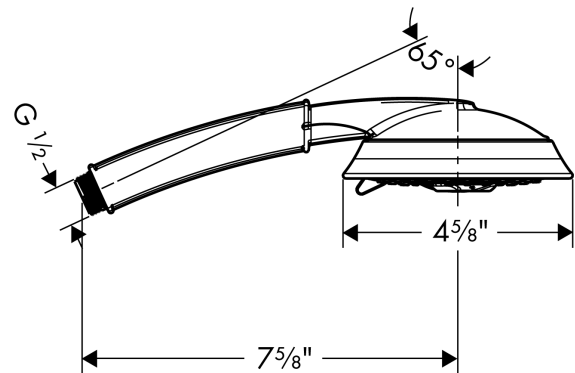

Raindance Classic
Handshower 100 3-Jet, 2.5 GPM
 Finish: **polished nickel** Part no. : **28548831**

Description

Features

- Spray modes: RainAir, BalanceAir, Whirl
- 65 spray channels
- Continuous spray mode adjustment
- Spray face finish: grey
- Max. flow: 2.5 GPM (9.5 L/Min)

Item details

List Price \$ 339.00

Technology

Compliance / Sustainability

Product image

Scale drawing

Raindance Classic
Handshower 100 3-Jet, 2.5 GPM
Finish: **polished nickel** Part no. : **28548831**

Exploded drawing

Year of production: >06/09

Raindance Classic
Handshower 100 3-Jet, 2.5 GPM
 Finish: **polished nickel** Part no. : **28548831**

Spare parts list

Year of production: >**06/09**

Pos.	Description	Part no.	Price	PU
1	filter packing	94246000	-	1