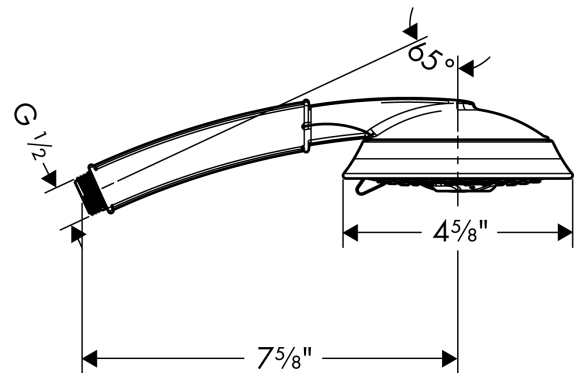

Raindance Classic
Handshower 100 3-Jet, 2.5 GPM
 Finish: **rubbed bronze** Part no. : **28548921**

Description

Features

- Spray modes: RainAir, BalanceAir, Whirl
- 65 spray channels
- Continuous spray mode adjustment
- Spray face finish: grey
- Max. flow: 2.5 GPM (9.5 L/Min)

Item details

List Price \$ 353.00

Technology

Compliance / Sustainability

Product image

Scale drawing

Raindance Classic
Handshower 100 3-Jet, 2.5 GPM
Finish: **rubbed bronze** Part no. : **28548921**

Exploded drawing

Year of production: >06/09

Raindance Classic
Handshower 100 3-Jet, 2.5 GPM
 Finish: **rubbed bronze** Part no. : **28548921**

Spare parts list

Year of production: >**06/09**

Pos.	Description	Part no.	Price	PU
1	filter packing	94246000	-	1