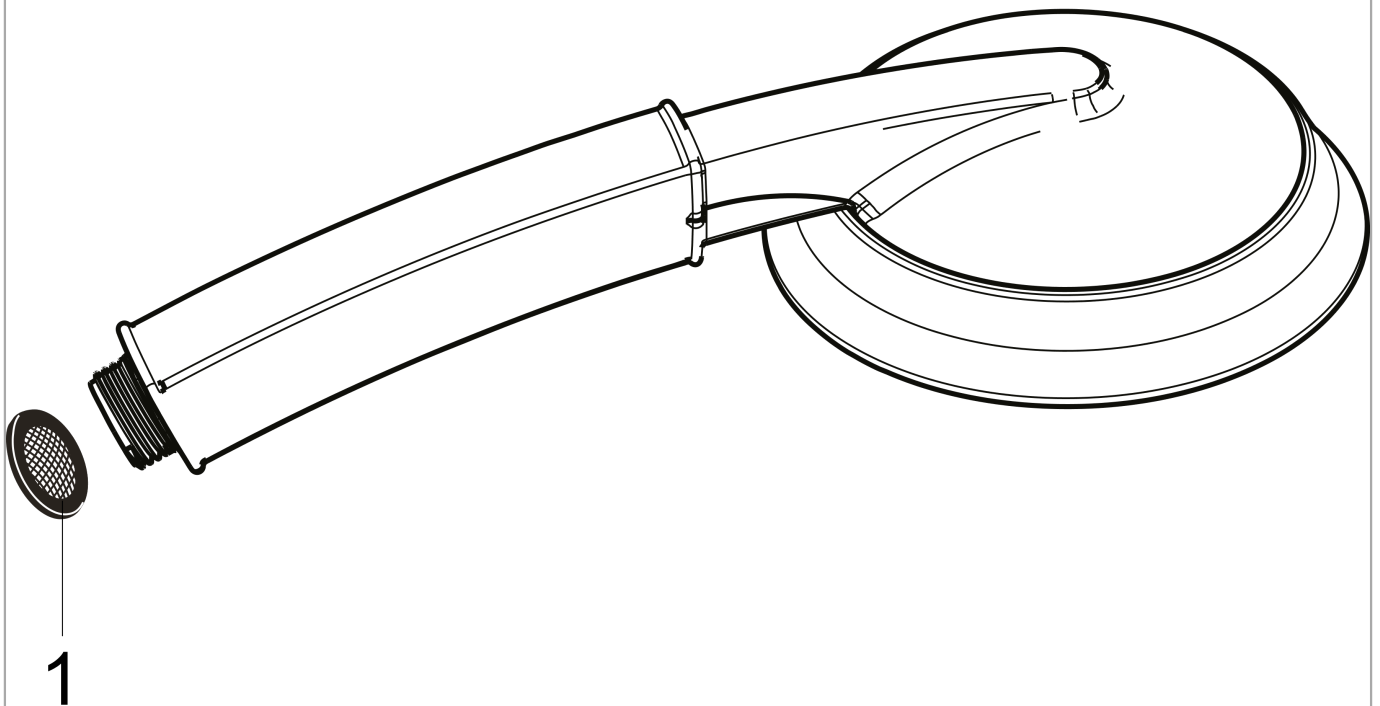

Raindance Classic
Handshower 100 3-Jet, 2.5 GPM
 Finish: **rubbed bronze** Part no. : **28548921**

Description

Features

- Spray modes: RainAir, BalanceAir, Whirl
- 65 spray channels
- Continuous spray mode adjustment
- Spray face finish: grey
- Max. flow: 2.5 GPM (9.5 L/Min)

Item details

List Price \$ 353.00

Technology

Compliance / Sustainability

Product image

Scale drawing

Raindance Classic
Handshower 100 3-Jet, 2.5 GPM
Finish: **rubbed bronze** Part no. : **28548921**

Exploded drawing

Year of production: >06/09

Raindance Classic
Handshower 100 3-Jet, 2.5 GPM
 Finish: **rubbed bronze** Part no. : **28548921**

Spare parts list

Year of production: >**06/09**

Pos.	Description	Part no.	Price	PU
1	filter packing	94246000	-	1