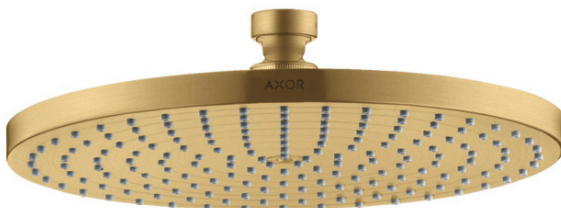

AXOR Starck
Showerhead 240 1-Jet PowderRain, 2.5 GPM
 Finish: **brushed gold optic** Part no. : **28612251**

Description

Features

- Shower head size: 9 1/2"
- Spray modes: PowderRain
- Max. flow: 2.5 GPM (9.5 L/Min)
- 180 spray channels
- Spray face finish: Fully-finished matching spray face

Item details

List Price \$ 1,523.00

Technology

Compliance / Sustainability

Product image

Scale drawing