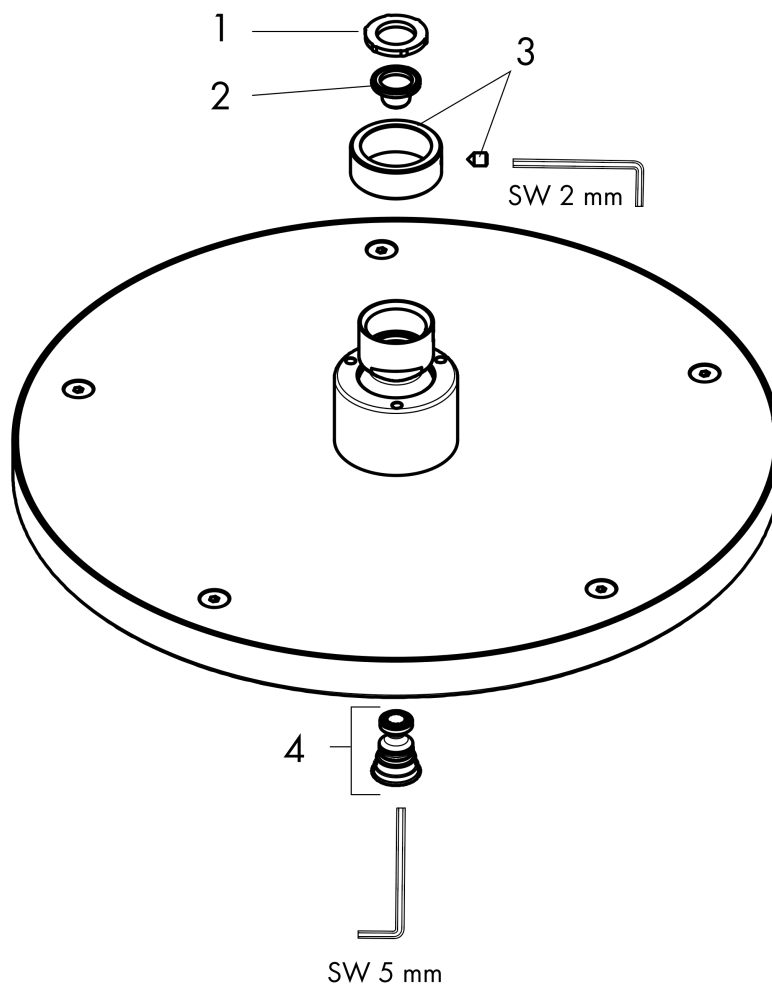

AXOR Starck
Showerhead 240 1-Jet PowderRain, 2.5 GPM
 Finish: **brushed nickel** Part no. : **28612821**

Description

Features

- Shower head size: 9 1/2"
- Spray modes: PowderRain
- Max. flow: 2.5 GPM (9.5 L/Min)
- 180 spray channels
- Spray face finish: Fully-finished matching spray face

Item details

List Price \$ 1,523.00

Technology

Compliance / Sustainability

Product image

Scale drawing

AXOR Starck
Showerhead 240 1-Jet PowderRain, 2.5 GPM
 Finish: brushed nickel Part no. : 28612821

Exploded drawing

Year of production: >01/22

AXOR Starck
Showerhead 240 1-Jet PowderRain, 2.5 GPM
 Finish: **brushed nickel** Part no. : **28612821**

Spare parts list

Year of production: >01/22

Pos.	Description	Part no.	Price	PU
1	seal	98058000	-	1
2	filter	92672000	-	1
3	lock washer	98942820	-	1
4	screw	95796820	-	1