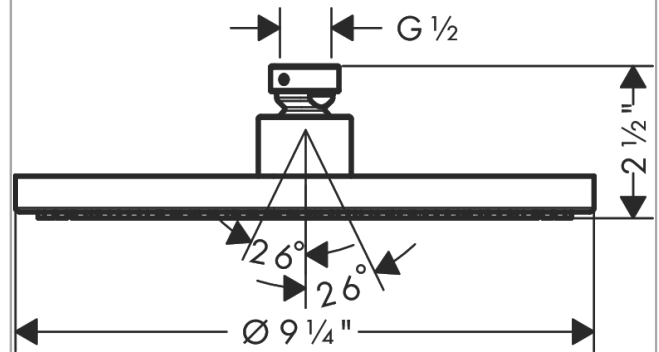

AXOR Starck
Showerhead 240 1-Jet PowderRain, 2.5 GPM
 Finish: **brushed nickel** Part no. : **28612821**

Description

Features

- Shower head size: 9 1/2"
- Spray modes: PowderRain
- Max. flow: 2.5 GPM (9.5 L/Min)
- 180 spray channels
- Spray face finish: Fully-finished matching spray face

Item details

List Price \$ 1,523.00

Technology

Compliance / Sustainability

Product image

Scale drawing

AXOR Starck
Showerhead 240 1-Jet PowderRain, 2.5 GPM
 Finish: brushed nickel Part no. : 28612821

Exploded drawing

Year of production: >01/22

AXOR Starck
Showerhead 240 1-Jet PowderRain, 2.5 GPM
 Finish: **brushed nickel** Part no. : **28612821**

Spare parts list

Year of production: >01/22

Pos.	Description	Part no.	Price	PU
1	seal	98058000	-	1
2	filter	92672000	-	1
3	lock washer	98942820	-	1
4	screw	95796820	-	1