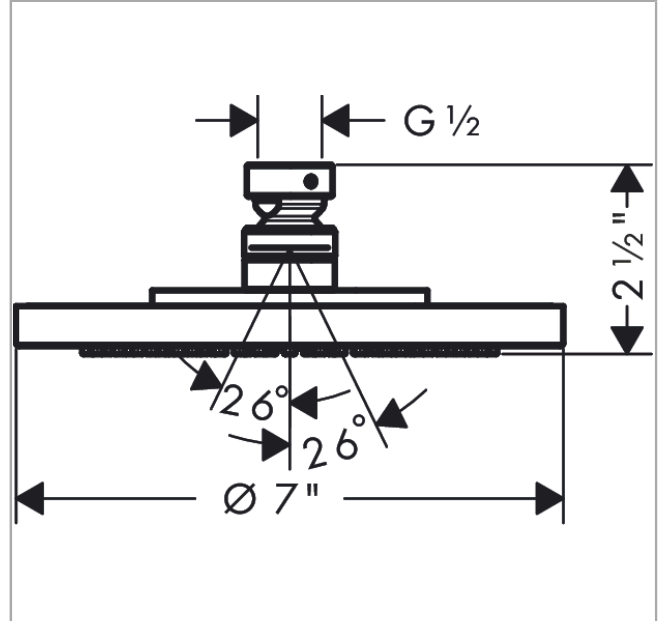

AXOR Starck
Showerhead 180 1-Jet PowderRain, 2.5 GPM
 Finish: **brushed gold optic** Part no. : **28615251**

Description

Features

- Shower head size: 7 1/8"
- Spray modes: PowderRain
- Max. flow: 2.5 GPM (9.5 L/Min)
- 75 spray channels
- Spray face finish: Fully-finished matching spray face

Item details

List Price \$ 1,206.00

Technology

Compliance / Sustainability

Product image

Scale drawing

AXOR Starck
Showerhead 180 1-Jet PowderRain, 2.5 GPM
 Finish: **brushed gold optic** Part no. : **28615251**

Exploded drawing

Year of production: >07/22

AXOR Starck
Showerhead 180 1-Jet PowderRain, 2.5 GPM
 Finish: **brushed gold optic** Part no. : **28615251**

Spare parts list

Year of production: >07/22

| Pos. | Description | Part no. | Price | PU |
|------|-------------|----------|-------|----|
| 1 | seal | 98058000 | - | 1 |
| 2 | filter | 92672000 | - | 1 |
| 3 | lock washer | 98942250 | - | 1 |
| 4 | screw | 95796250 | - | 1 |