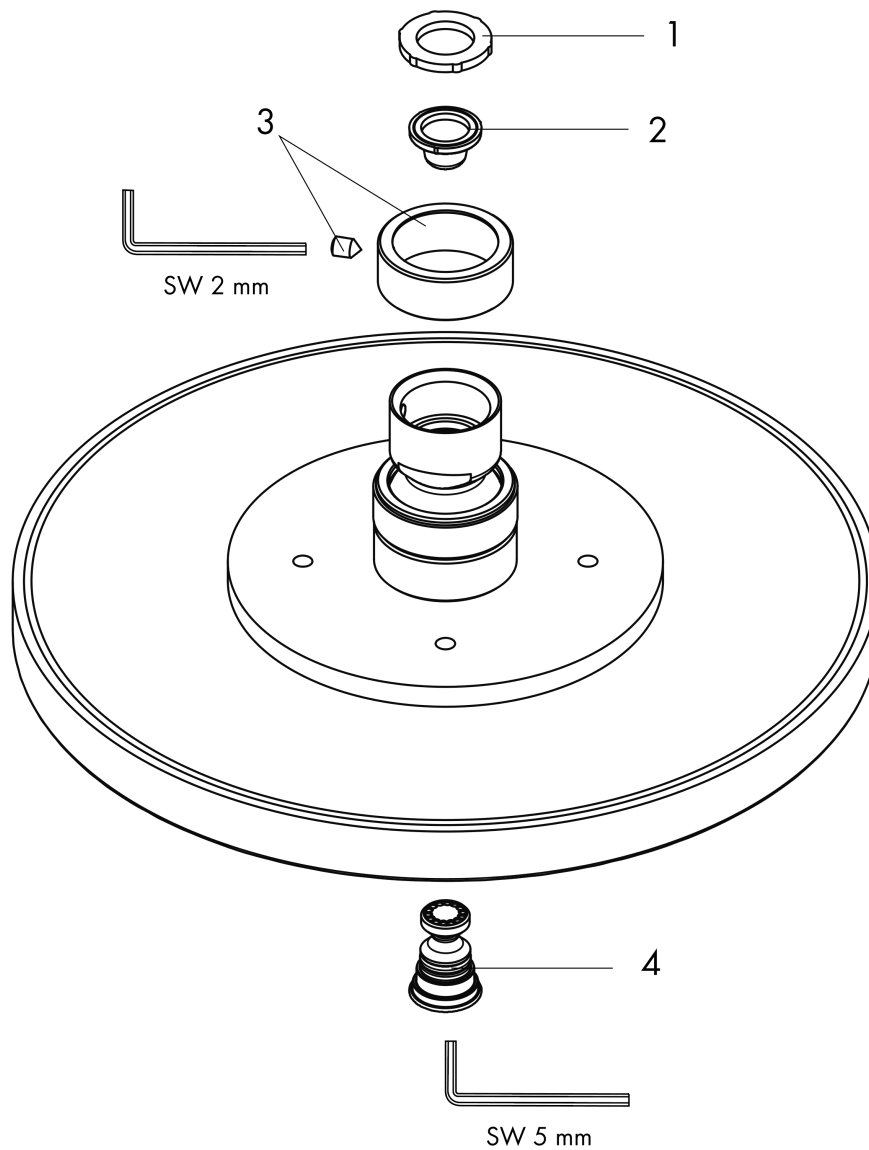

AXOR Starck
Showerhead 180 1-Jet PowderRain, 2.5 GPM
 Finish: **brushed gold optic** Part no. : **28615251**

Description

Features

- Shower head size: 7 1/8"
- Spray modes: PowderRain
- Max. flow: 2.5 GPM (9.5 L/Min)
- 75 spray channels
- Spray face finish: Fully-finished matching spray face

Item details

List Price \$ 1,206.00

Technology

Compliance / Sustainability

Product image

Scale drawing

AXOR Starck
Showerhead 180 1-Jet PowderRain, 2.5 GPM
 Finish: **brushed gold optic** Part no. : **28615251**

Exploded drawing

Year of production: >07/22

AXOR Starck
Showerhead 180 1-Jet PowderRain, 2.5 GPM
 Finish: **brushed gold optic** Part no. : **28615251**

Spare parts list

Year of production: >07/22

| Pos. | Description | Part no. | Price | PU |
|------|-------------|----------|-------|----|
| 1 | seal | 98058000 | - | 1 |
| 2 | filter | 92672000 | - | 1 |
| 3 | lock washer | 98942250 | - | 1 |
| 4 | screw | 95796250 | - | 1 |