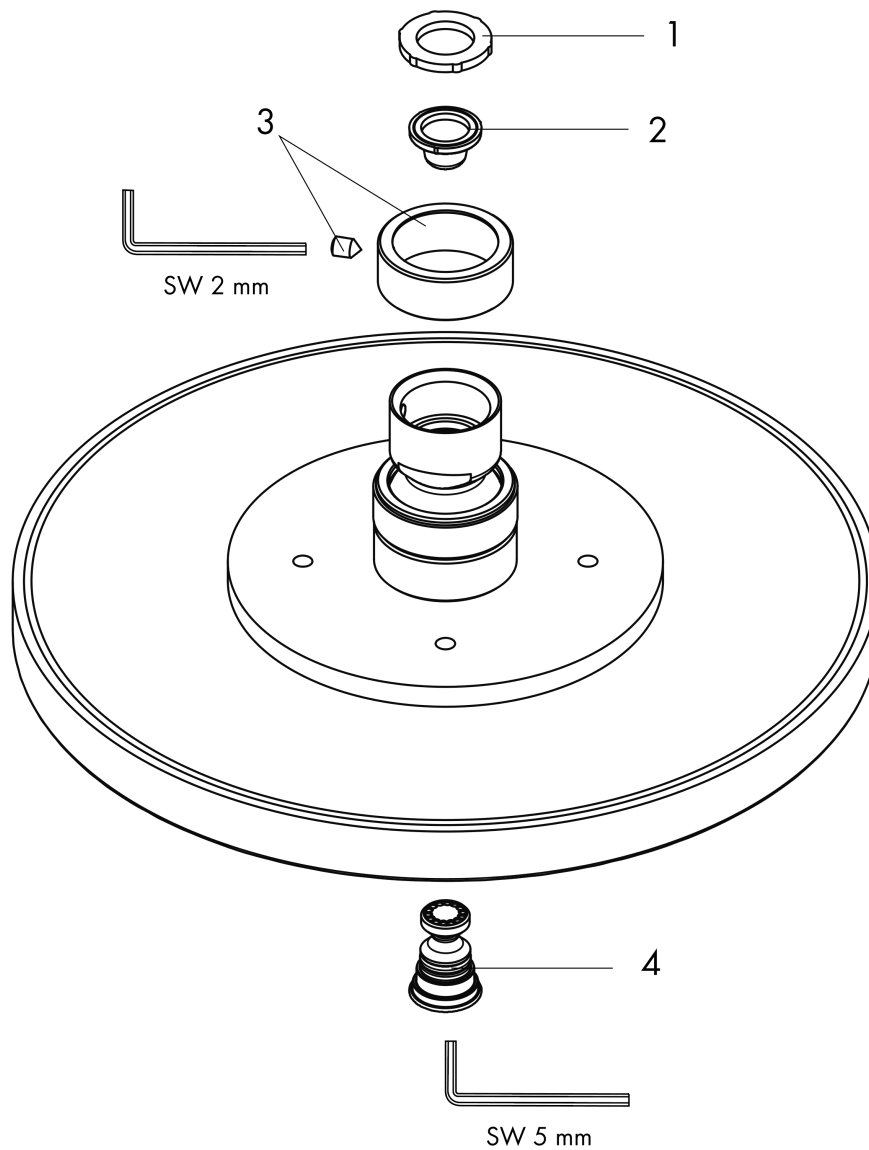

AXOR Starck
Showerhead 180 1-Jet PowderRain, 2.5 GPM
 Finish: **brushed black chrome** Part no. : **28615341**

Description

Features

- Shower head size: 7 1/8"
- Spray modes: PowderRain
- Max. flow: 2.5 GPM (9.5 L/Min)
- 75 spray channels
- Spray face finish: Fully-finished matching spray face

Item details

List Price \$ 1,206.00

Technology

Compliance / Sustainability

Product image

Scale drawing

AXOR Starck
Showerhead 180 1-Jet PowderRain, 2.5 GPM
 Finish: **brushed black chrome** Part no. : **28615341**

Exploded drawing

Year of production: >07/22

AXOR Starck
Showerhead 180 1-Jet PowderRain, 2.5 GPM
 Finish: **brushed black chrome** Part no. : **28615341**

Spare parts list

Year of production: >07/22

Pos.	Description	Part no.	Price	PU
1	seal	98058000	-	1
2	filter	92672000	-	1
3	lock washer	98942340	-	1
4	screw	95796340	-	1