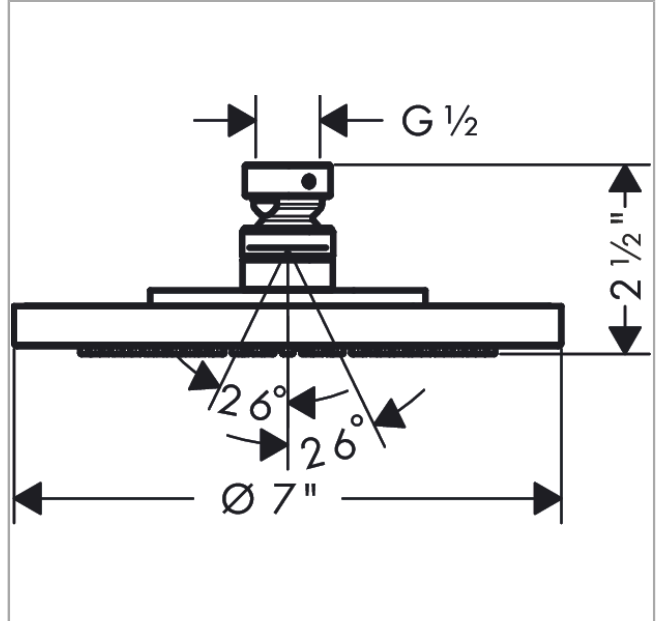

AXOR Starck
Showerhead 180 1-Jet PowderRain, 2.5 GPM
 Finish: **brushed black chrome** Part no. : **28615341**

Description

Features

- Shower head size: 7 1/8"
- Spray modes: PowderRain
- Max. flow: 2.5 GPM (9.5 L/Min)
- 75 spray channels
- Spray face finish: Fully-finished matching spray face

Item details

List Price \$ 1,206.00

Technology

Compliance / Sustainability

Product image

Scale drawing

AXOR Starck
Showerhead 180 1-Jet PowderRain, 2.5 GPM
 Finish: **brushed black chrome** Part no. : **28615341**

Exploded drawing

Year of production: >07/22

AXOR Starck
Showerhead 180 1-Jet PowderRain, 2.5 GPM
 Finish: **brushed black chrome** Part no. : **28615341**

Spare parts list

Year of production: >07/22

Pos.	Description	Part no.	Price	PU
1	seal	98058000	-	1
2	filter	92672000	-	1
3	lock washer	98942340	-	1
4	screw	95796340	-	1