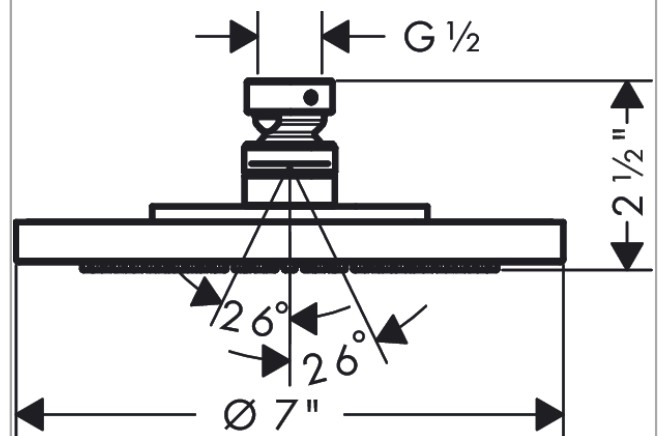

**AXOR Starck**  
**Showerhead 180 1-Jet PowderRain, 2.5 GPM**  
 Finish: **brushed nickel** Part no. : **28615821**

**Description**

**Features**

- Shower head size: 7 1/8"
- Spray modes: PowderRain
- Max. flow: 2.5 GPM (9.5 L/Min)
- 75 spray channels
- Spray face finish: Fully-finished matching spray face

**Item details**

List Price \$ 1,206.00

**Technology**

**Compliance / Sustainability**

**Product image**

**Scale drawing**

**AXOR Starck**  
**Showerhead 180 1-Jet PowderRain, 2.5 GPM**  
 Finish: **brushed nickel** Part no. : **28615821**

Exploded drawing

Year of production: >04/22

**AXOR Starck**  
**Showerhead 180 1-Jet PowderRain, 2.5 GPM**  
 Finish: **brushed nickel** Part no. : **28615821**

**Spare parts list**

Year of production: >04/22

Pos.	Description	Part no.	Price	PU
1	seal	98058000	-	1
2	filter	92672000	-	1
3	lock washer	98942820	-	1
4	screw	95796820	-	1