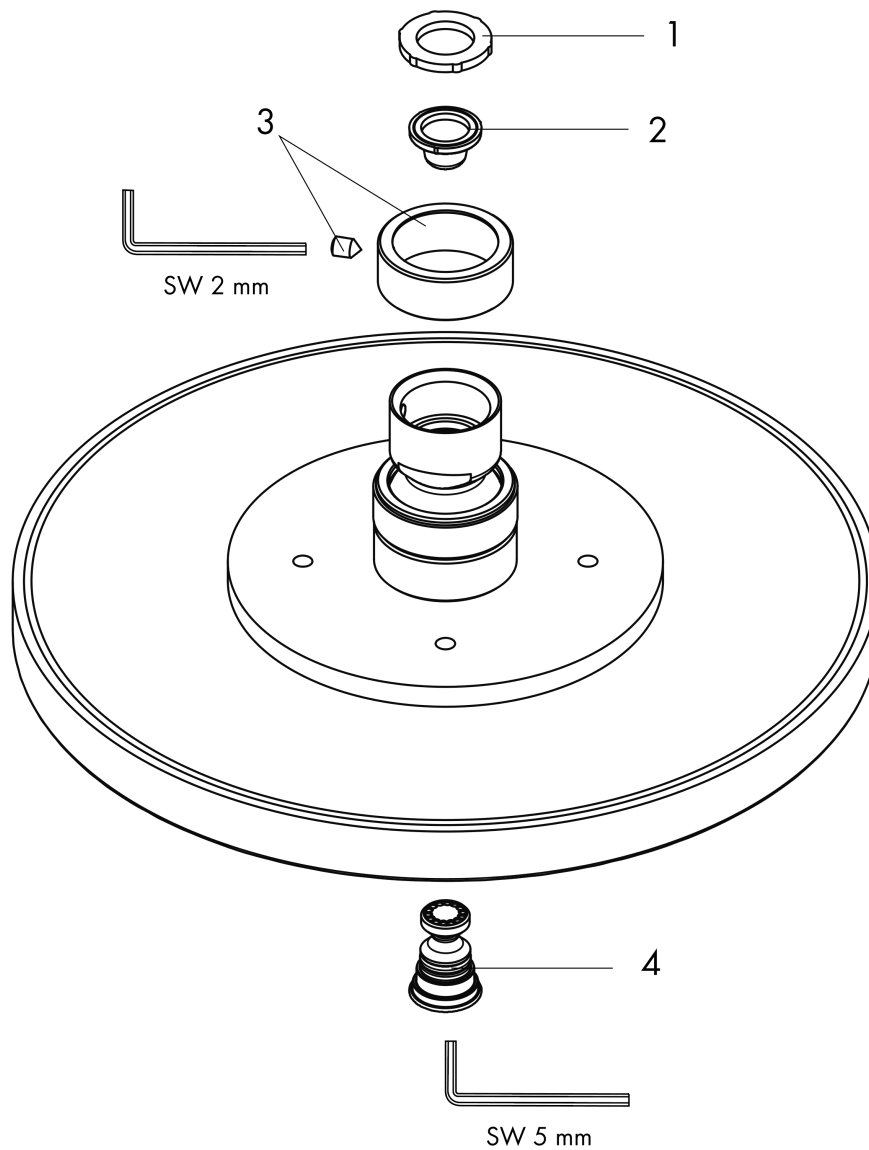

**AXOR Starck**  
**Showerhead 180 1-Jet PowderRain, 2.5 GPM**  
 Finish: **brushed nickel** Part no. : **28615821**

**Description**

**Features**

- Shower head size: 7 1/8"
- Spray modes: PowderRain
- Max. flow: 2.5 GPM (9.5 L/Min)
- 75 spray channels
- Spray face finish: Fully-finished matching spray face

**Item details**

List Price \$ 1,206.00

**Technology**

**Compliance / Sustainability**

**Product image**

**Scale drawing**

**AXOR Starck**  
**Showerhead 180 1-Jet PowderRain, 2.5 GPM**  
 Finish: **brushed nickel** Part no. : **28615821**

Exploded drawing

Year of production: >04/22

**AXOR Starck**  
**Showerhead 180 1-Jet PowderRain, 2.5 GPM**  
 Finish: **brushed nickel** Part no. : **28615821**

**Spare parts list**

Year of production: >04/22

Pos.	Description	Part no.	Price	PU
1	seal	98058000	-	1
2	filter	92672000	-	1
3	lock washer	98942820	-	1
4	screw	95796820	-	1