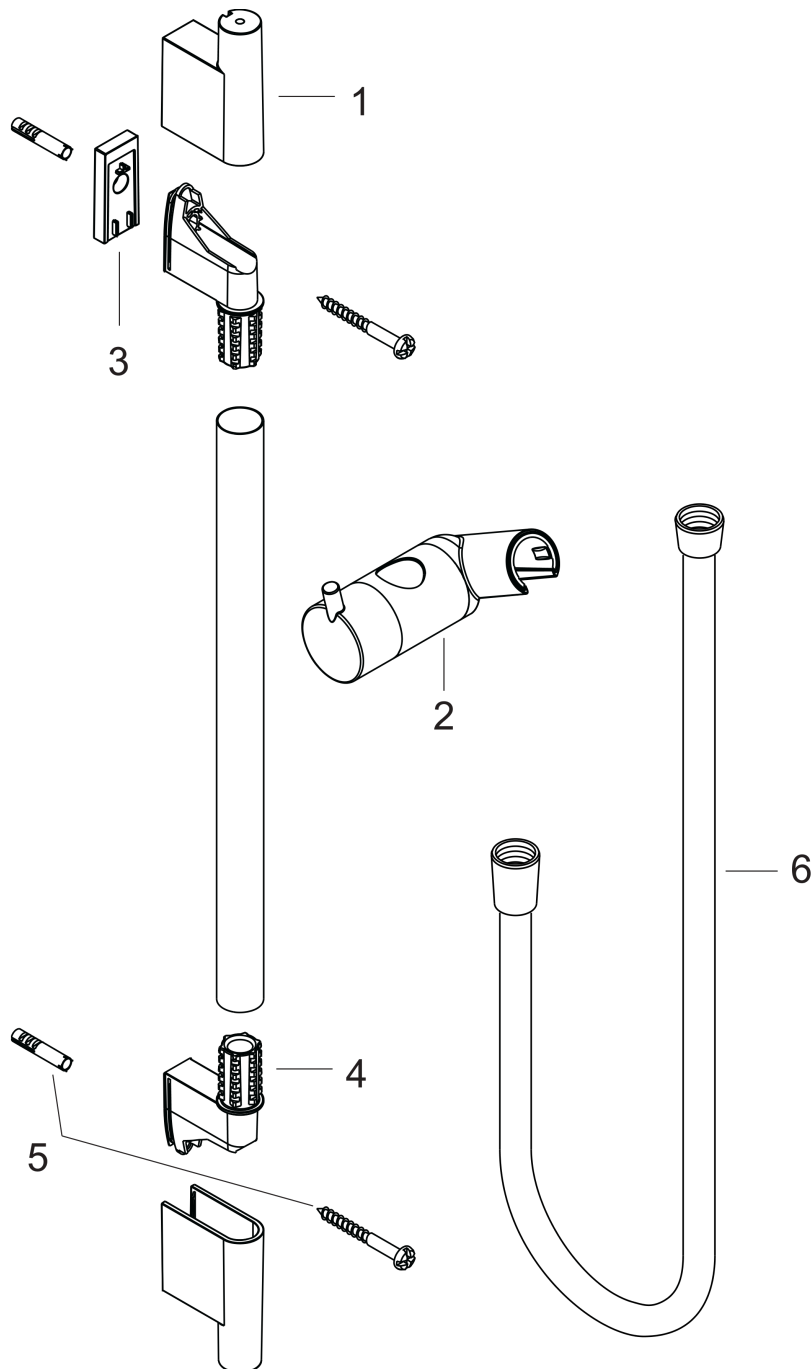

Unica

Wallbar S, 36"

Finish: **brushed black chrome** Part no. : **28631340**

Description

Features

- Consists of: Wallbar, Handshower hose, Slider, Shower hose, Wallbar
- Stand pipe: 39.68"
- Shower bar diameter: 7/8"
- Profile stand pipe: round
- Drilling distance: 36"
- Angle-adjustable holder pivots left and right, slides easily and locks in place

Item details

List Price \$ 342.00

Design awards

Compliance / Sustainability

Product image

Scale drawing

Unica
Wallbar S, 36"
 Finish: **brushed black chrome** Part no. : **28631340**

Installation example

Unica

Wallbar S, 36"

Finish: brushed black chrome

Part no. : 28631340

Exploded drawing

Year of production: >11/19

Unica
Wallbar S, 36"
 Finish: **brushed black chrome** Part no. : **28631340**

Spare parts list

Year of production: >11/19

Pos.	Description	Part no.	Price	PU
1	cover	97709340	-	1
2	support, assy	97651340	-	1
3	tile-matching-disk 7 mm	97450000	-	1
4	wall support	96275000	-	1
5	mounting set	96179000	-	1
6	shower hose Isiflex'B 1,60 m	28276340	-	1