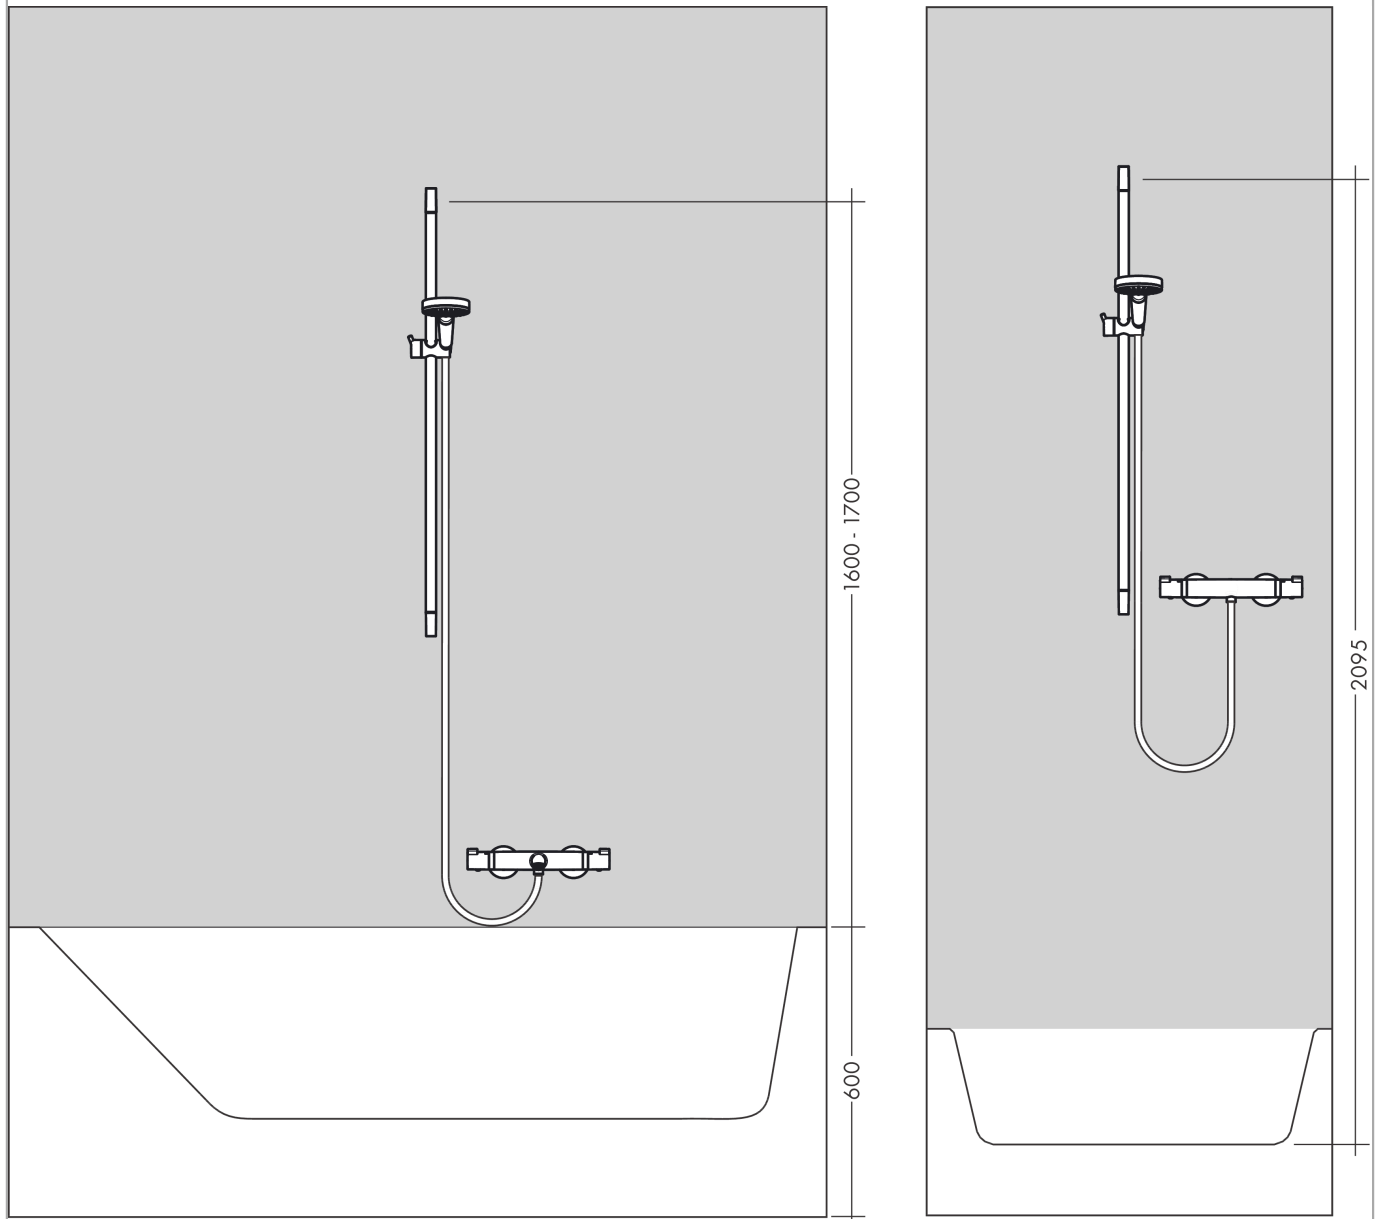

Unica

Wallbar S, 36"

Finish: **brushed black chrome** Part no. : **28631340**

Description

Features

- Consists of: Wallbar, Handshower hose, Slider, Shower hose, Wallbar
- Stand pipe: 39.68"
- Shower bar diameter: 7/8"
- Profile stand pipe: round
- Drilling distance: 36"
- Angle-adjustable holder pivots left and right, slides easily and locks in place

Item details

List Price \$ 342.00

Design awards

Compliance / Sustainability

Product image

Scale drawing

Unica
Wallbar S, 36"
 Finish: **brushed black chrome** Part no. : **28631340**

Installation example

Unica

Wallbar S, 36"

Finish: brushed black chrome

Part no. : 28631340

Exploded drawing

Year of production: >11/19

Unica
Wallbar S, 36"
 Finish: **brushed black chrome** Part no. : **28631340**

Spare parts list

Year of production: >11/19

Pos.	Description	Part no.	Price	PU
1	cover	97709340	-	1
2	support, assy	97651340	-	1
3	tile-matching-disk 7 mm	97450000	-	1
4	wall support	96275000	-	1
5	mounting set	96179000	-	1
6	shower hose Isiflex'B 1,60 m	28276340	-	1