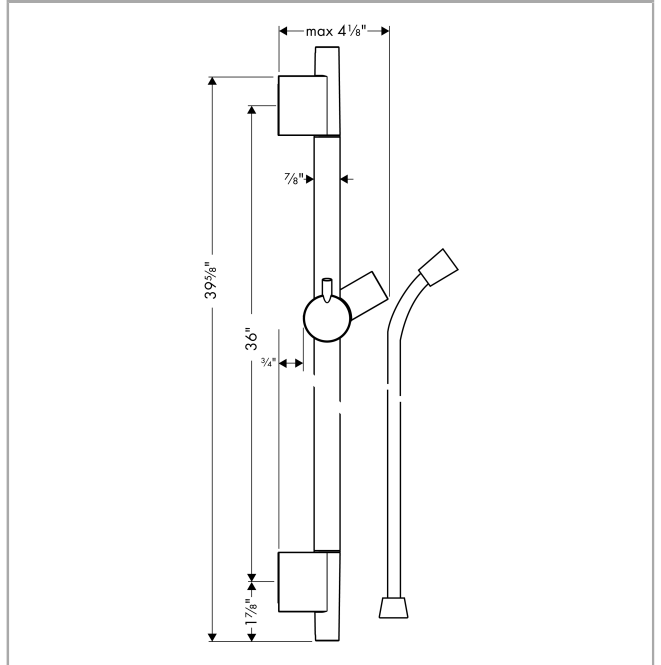

Unica

Wallbar S, 36"

Finish: **brushed black chrome** Part no. : **28631340**

Description

Features

- Consists of: Wallbar, Handshower hose, Slider, Shower hose, Wallbar
- Stand pipe: 39.68"
- Shower bar diameter: 7/8"
- Profile stand pipe: round
- Drilling distance: 36"
- Angle-adjustable holder pivots left and right, slides easily and locks in place

Item details

List Price \$ 342.00

Design awards

Compliance / Sustainability

Product image

Scale drawing

Unica
Wallbar S, 36"
 Finish: **brushed black chrome** Part no. : **28631340**

Installation example

Unica

Wallbar S, 36"

Finish: brushed black chrome

Part no. : 28631340

Exploded drawing

Year of production: >11/19

Unica
Wallbar S, 36"
 Finish: **brushed black chrome** Part no. : **28631340**

Spare parts list

Year of production: >11/19

Pos.	Description	Part no.	Price	PU
1	cover	97709340	-	1
2	support, assy	97651340	-	1
3	tile-matching-disk 7 mm	97450000	-	1
4	wall support	96275000	-	1
5	mounting set	96179000	-	1
6	shower hose Isiflex'B 1,60 m	28276340	-	1