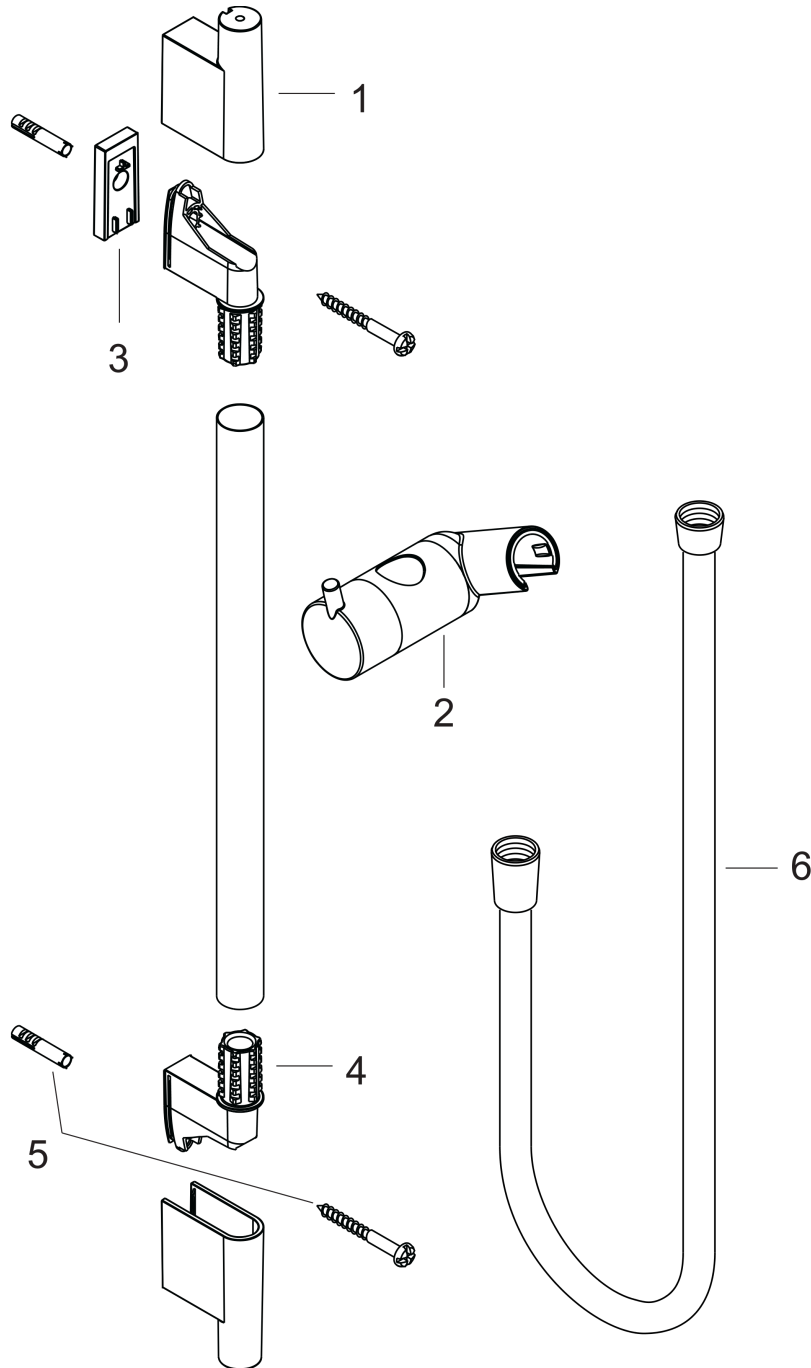

Unica
Wallbar S, 36"
 Finish: **matte black** Part no. : **28631670**

Description

Features

- Consists of: Wallbar, Handshower hose, Slider, Shower hose, Wallbar
- Stand pipe: 39.68"
- Shower bar diameter: 7/8"
- Profile stand pipe: round
- Drilling distance: 36"
- Angle-adjustable holder pivots left and right, slides easily and locks in place

Item details

List Price \$ 342.00

Design awards

Compliance / Sustainability

Product image

Scale drawing

Unica
 Wallbar S, 36"
 Finish: **matte black** Part no. : **28631670**

Installation example

Unica
 Wallbar S, 36"
 Finish: **matte black** Part no. : 28631670

Exploded drawing

Year of production: >08/19

Unica
Wallbar S, 36"
 Finish: **matte black** Part no. : **28631670**

Spare parts list

Year of production: >08/19

Pos.	Description	Part no.	Price	PU
1	cover	97709670	-	1
2	support, assy	97651670	-	1
3	tile-matching-disk 7 mm	97450670	-	1
4	wall support	96275000	-	1
5	mounting set	96179000	-	1
6	shower hose Isiflex'B 1,60 m	28276670	-	1