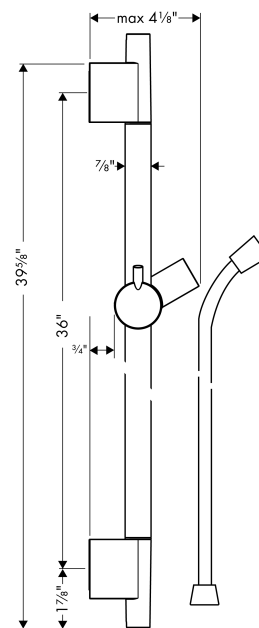

Unica
Wallbar S, 36"
 Finish: **matte black** Part no. : **28631670**

Description

Features

- Consists of: Wallbar, Handshower hose, Slider, Shower hose, Wallbar
- Stand pipe: 39.68"
- Shower bar diameter: 7/8"
- Profile stand pipe: round
- Drilling distance: 36"
- Angle-adjustable holder pivots left and right, slides easily and locks in place

Item details

List Price \$ 342.00

Design awards

Compliance / Sustainability

Product image

Scale drawing

Unica
 Wallbar S, 36"
 Finish: **matte black** Part no. : **28631670**

Installation example

Unica
 Wallbar S, 36"
 Finish: **matte black** Part no. : 28631670

Exploded drawing

Year of production: >08/19

Unica
Wallbar S, 36"
 Finish: **matte black** Part no. : **28631670**

Spare parts list

Year of production: >08/19

Pos.	Description	Part no.	Price	PU
1	cover	97709670	-	1
2	support, assy	97651670	-	1
3	tile-matching-disk 7 mm	97450670	-	1
4	wall support	96275000	-	1
5	mounting set	96179000	-	1
6	shower hose Isiflex'B 1,60 m	28276670	-	1