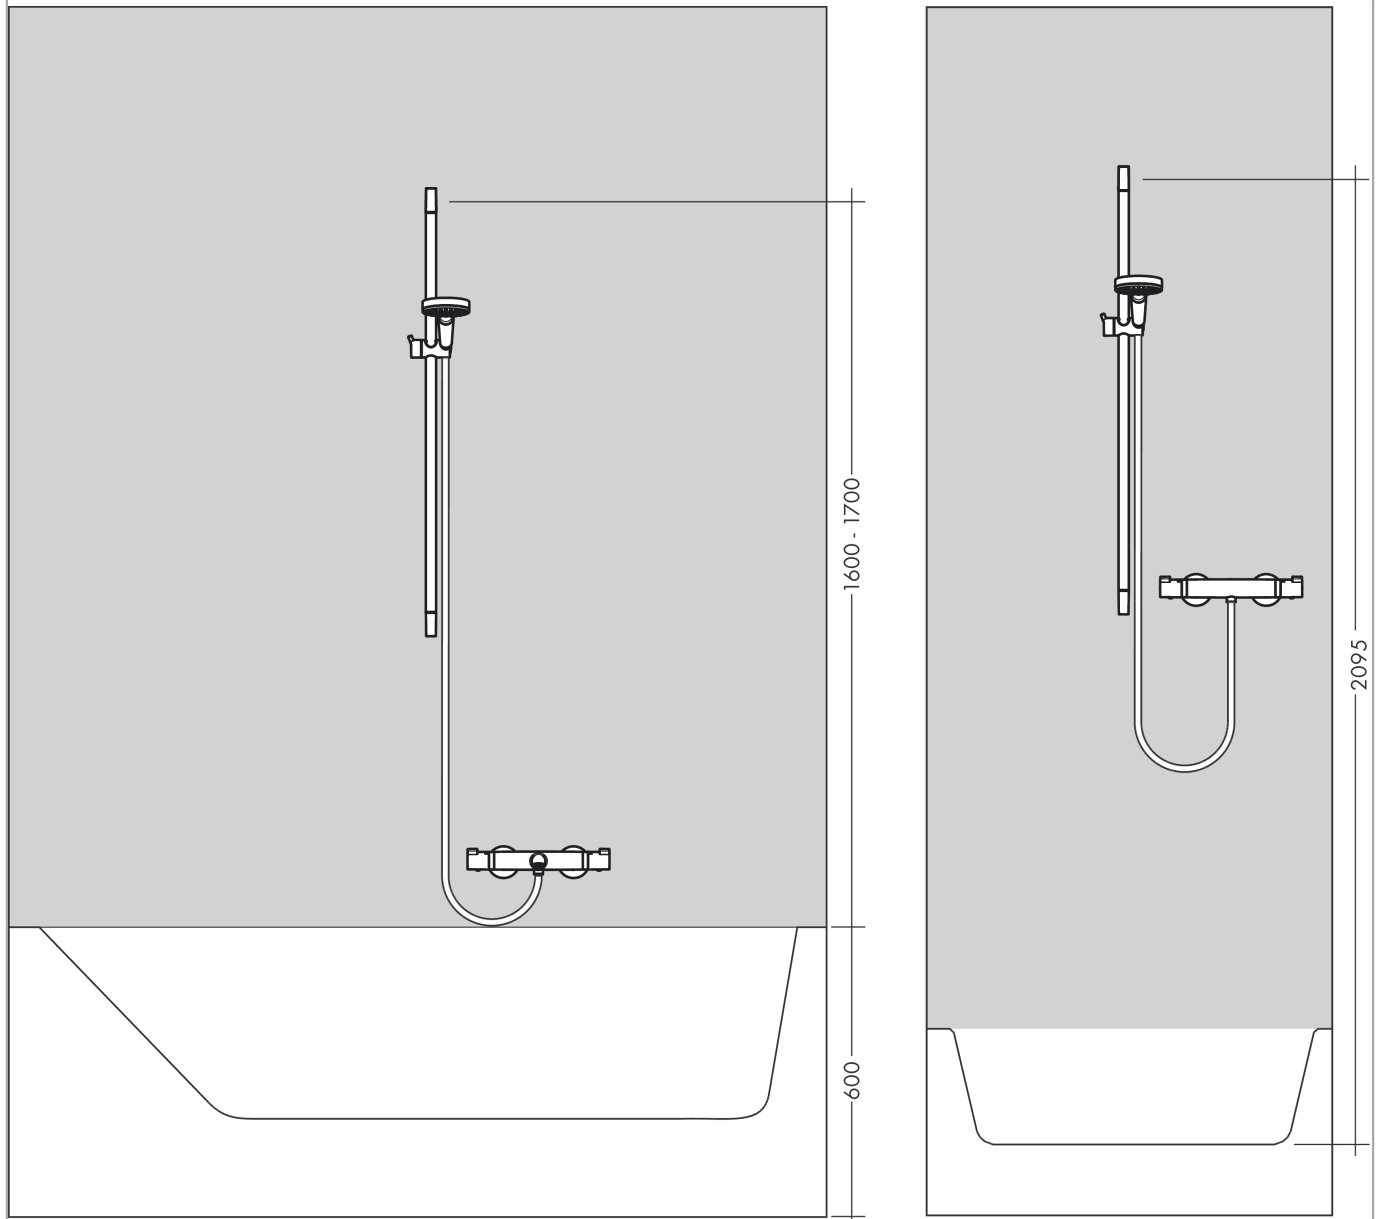

Unica
Wallbar S, 36"
 Finish: **matte black** Part no. : **28631670**

Description

Features

- Consists of: Wallbar, Handshower hose, Slider, Shower hose, Wallbar
- Stand pipe: 39.68"
- Shower bar diameter: 7/8"
- Profile stand pipe: round
- Drilling distance: 36"
- Angle-adjustable holder pivots left and right, slides easily and locks in place

Item details

List Price \$ 342.00

Design awards

Compliance / Sustainability

Product image

Scale drawing

Unica
 Wallbar S, 36"
 Finish: **matte black** Part no. : **28631670**

Installation example

Unica
 Wallbar S, 36"
 Finish: **matte black** Part no. : 28631670

Exploded drawing

Year of production: >08/19

Unica
Wallbar S, 36"
 Finish: **matte black** Part no. : **28631670**

Spare parts list

Year of production: >08/19

Pos.	Description	Part no.	Price	PU
1	cover	97709670	-	1
2	support, assy	97651670	-	1
3	tile-matching-disk 7 mm	97450670	-	1
4	wall support	96275000	-	1
5	mounting set	96179000	-	1
6	shower hose Isiflex'B 1,60 m	28276670	-	1