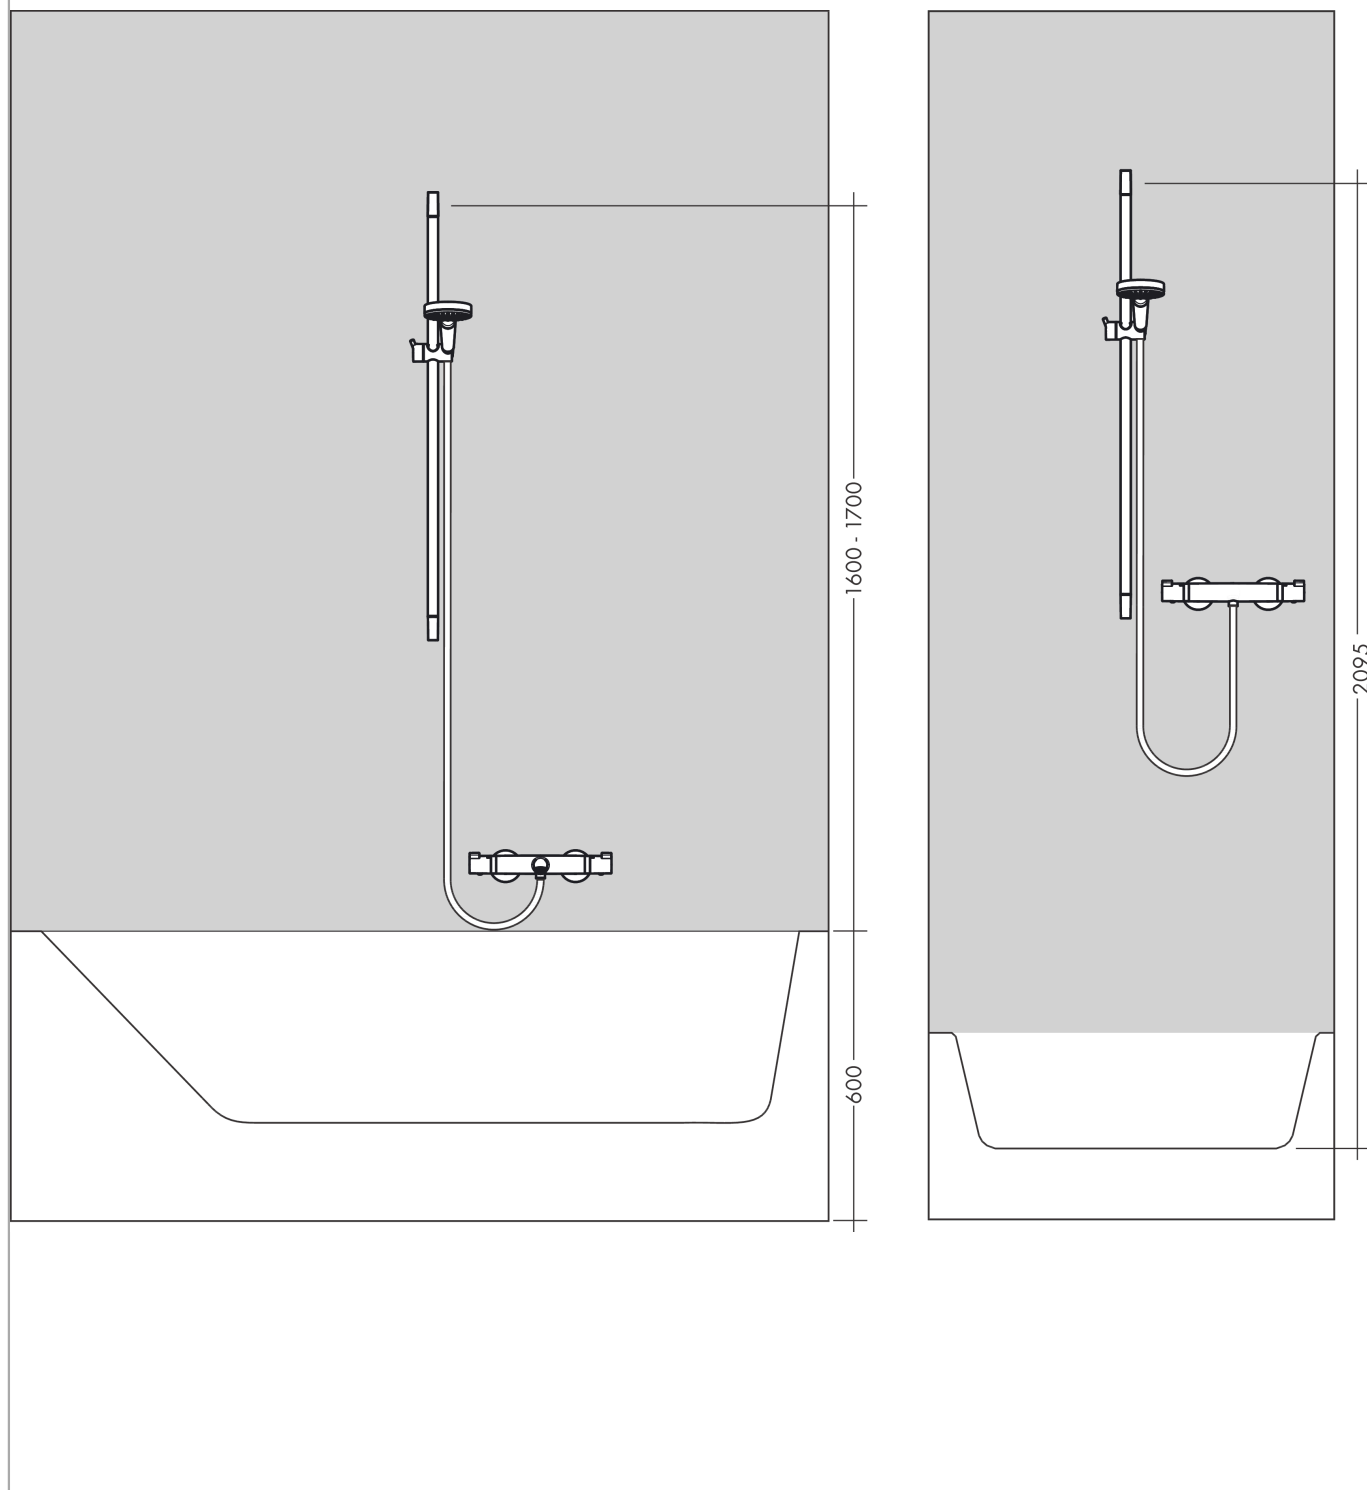

Unica
Wallbar S, 36"
 Finish: **matte white** Part no. : **28631700**

Description

Features

- Consists of: Wallbar, Handshower hose, Slider, Shower hose, Wallbar
- Stand pipe: 39.68"
- Shower bar diameter: 7/8"
- Profile stand pipe: round
- Drilling distance: 36"
- Angle-adjustable holder pivots left and right, slides easily and locks in place

Item details

List Price \$ 342.00

Design awards

Compliance / Sustainability

Product image

Scale drawing

Unica
 Wallbar S, 36"
 Finish: **matte white** Part no. : **28631700**

Installation example

Unica
 Wallbar S, 36"
 Finish: **matte white** Part no. : 28631700

Exploded drawing

Year of production: >11/19

Unica
Wallbar S, 36"
 Finish: **matte white** Part no. : **28631700**

Spare parts list

Year of production: >11/19

Pos.	Description	Part no.	Price	PU
1	cover	97709700	-	1
2	support, assy	97651700	-	1
3	tile-matching-disk 7 mm	97450000	-	1
4	wall support	96275000	-	1
5	mounting set	96179000	-	1
6	shower hose Isiflex'B 1,60 m	28276700	-	1