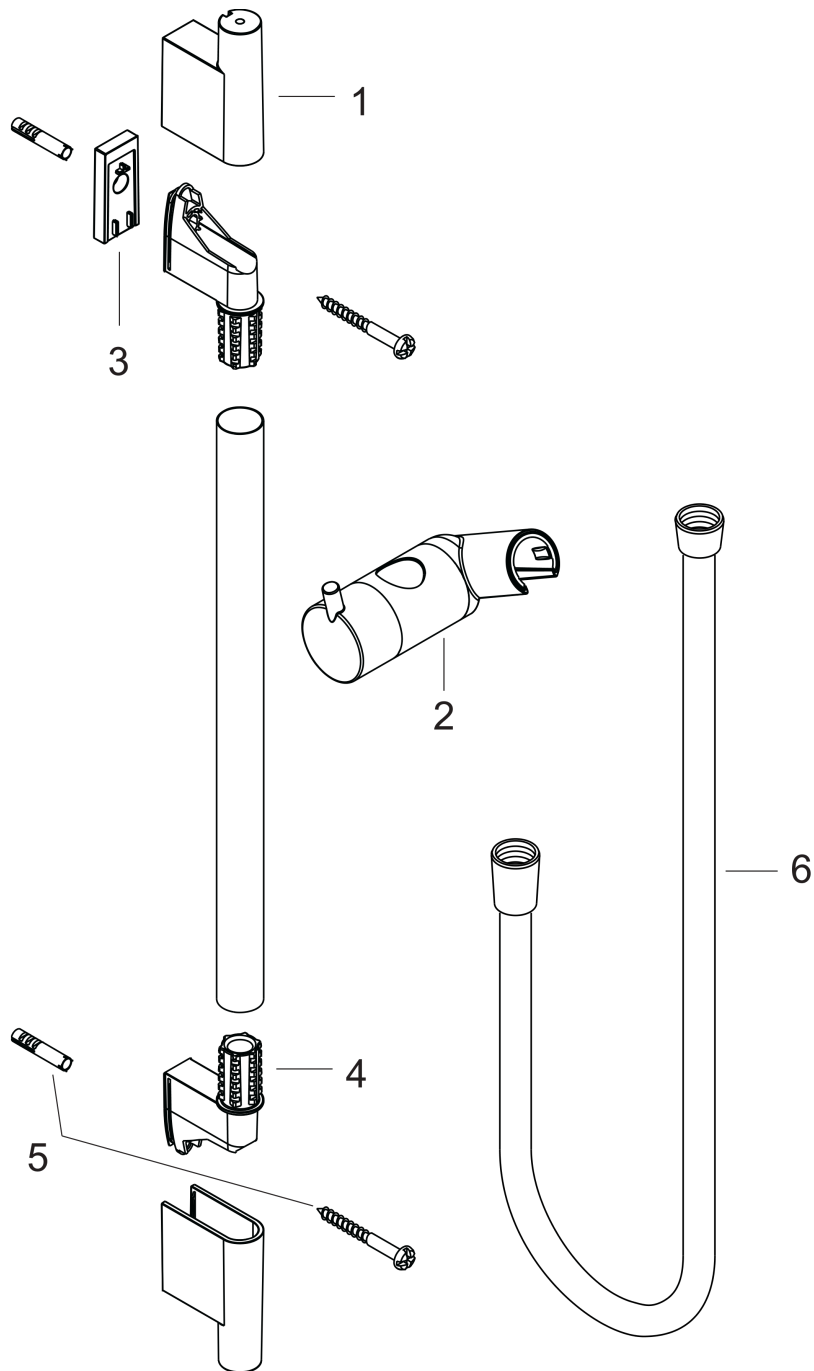

Unica
Wallbar S, 36"
 Finish: **matte white** Part no. : **28631700**

Description

Features

- Consists of: Wallbar, Handshower hose, Slider, Shower hose, Wallbar
- Stand pipe: 39.68"
- Shower bar diameter: 7/8"
- Profile stand pipe: round
- Drilling distance: 36"
- Angle-adjustable holder pivots left and right, slides easily and locks in place

Item details

List Price \$ 342.00

Design awards

Compliance / Sustainability

Product image

Scale drawing

Unica
 Wallbar S, 36"
 Finish: **matte white** Part no. : **28631700**

Installation example

Unica
 Wallbar S, 36"
 Finish: **matte white** Part no. : 28631700

Exploded drawing

Year of production: >11/19

Unica
Wallbar S, 36"
 Finish: **matte white** Part no. : **28631700**

Spare parts list

Year of production: >11/19

Pos.	Description	Part no.	Price	PU
1	cover	97709700	-	1
2	support, assy	97651700	-	1
3	tile-matching-disk 7 mm	97450000	-	1
4	wall support	96275000	-	1
5	mounting set	96179000	-	1
6	shower hose Isiflex'B 1,60 m	28276700	-	1