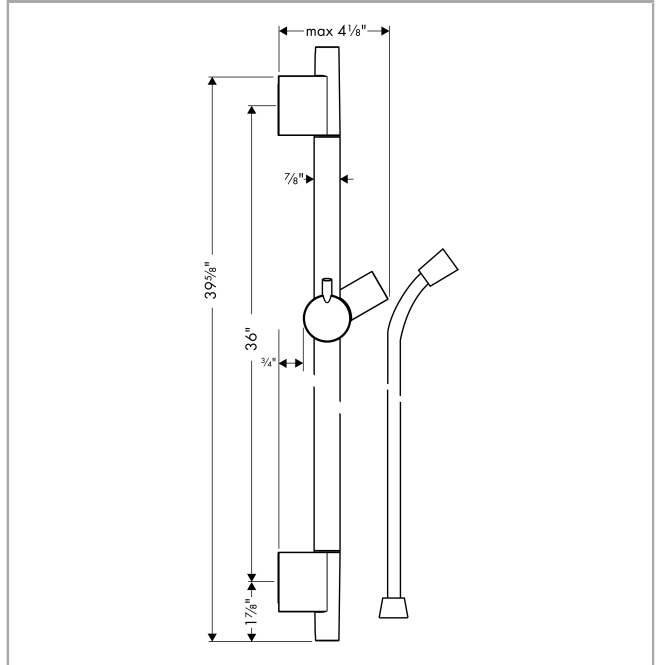

Unica
Wallbar S, 36"
 Finish: **matte white** Part no. : **28631700**

Description

Features

- Consists of: Wallbar, Handshower hose, Slider, Shower hose, Wallbar
- Stand pipe: 39.68"
- Shower bar diameter: 7/8"
- Profile stand pipe: round
- Drilling distance: 36"
- Angle-adjustable holder pivots left and right, slides easily and locks in place

Item details

List Price \$ 342.00

Design awards

Compliance / Sustainability

Product image

Scale drawing

Unica
 Wallbar S, 36"
 Finish: **matte white** Part no. : **28631700**

Installation example

Unica
 Wallbar S, 36"
 Finish: **matte white** Part no. : 28631700

Exploded drawing

Year of production: >11/19

Unica
Wallbar S, 36"
 Finish: **matte white** Part no. : **28631700**

Spare parts list

Year of production: >11/19

Pos.	Description	Part no.	Price	PU
1	cover	97709700	-	1
2	support, assy	97651700	-	1
3	tile-matching-disk 7 mm	97450000	-	1
4	wall support	96275000	-	1
5	mounting set	96179000	-	1
6	shower hose Isiflex'B 1,60 m	28276700	-	1