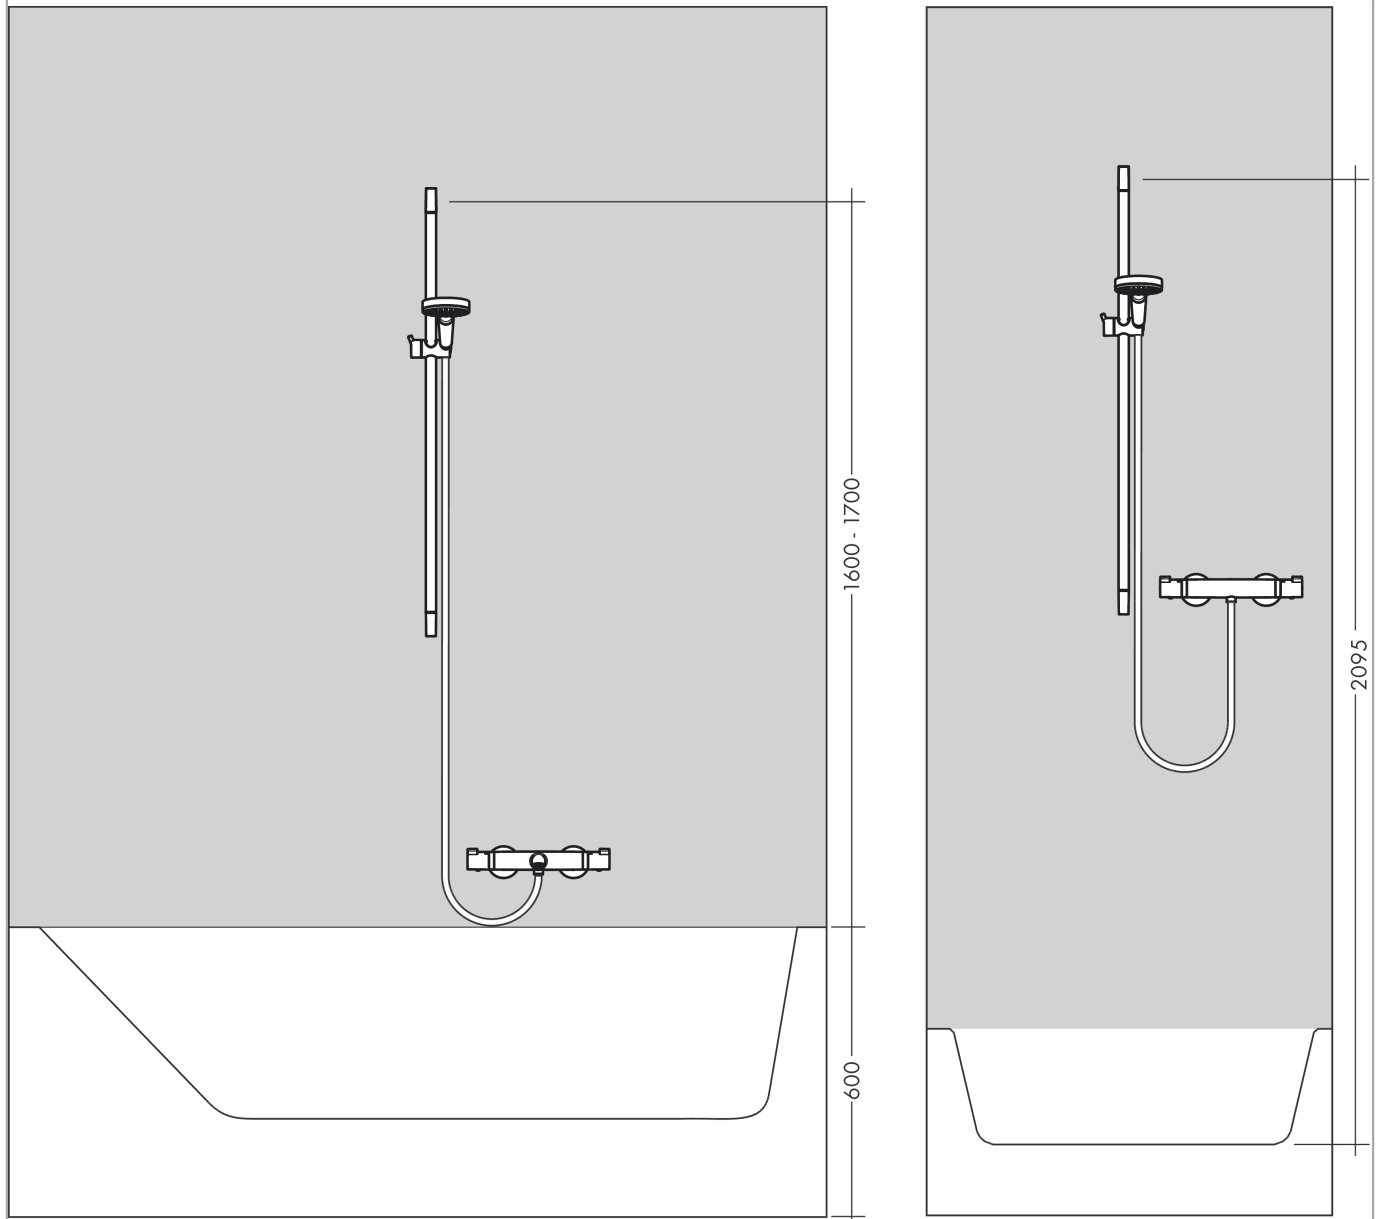

**Unica**  
**Wallbar S, 36"**  
 Finish: **brushed nickel** Part no. : **28631820**

**Description**

**Features**

- Consists of: Wallbar, Handshower hose, Slider, Shower hose, Wallbar
- Stand pipe: 39.68"
- Shower bar diameter: 7/8"
- Profile stand pipe: round
- Drilling distance: 36"
- Angle-adjustable holder pivots left and right, slides easily and locks in place

**Item details**

List Price \$ 342.00

**Design awards**

**Compliance / Sustainability**

**Product image**

**Scale drawing**

Unica  
 Wallbar S, 36"  
 Finish: brushed nickel Part no. : 28631820

Installation example

Unica  
 Wallbar S, 36"  
 Finish: brushed nickel Part no. : 28631820

Exploded drawing

Year of production: >07/05

**Unica**  
**Wallbar S, 36"**  
 Finish: **brushed nickel**    Part no. : **28631820**

**Spare parts list**

Year of production: >07/05

Pos.	Description	Part no.	Price	PU
1	cover	97709820	-	1
2	support, assy	97651820	-	1
3	tile-matching-disk 7 mm	97450820	-	1
4	wall support	96275000	-	1
5	mounting set	96179000	-	1
6	shower hose Isiflex'B 1,60 m	28276XXX	> \$ 32.00	-
7	shelf Casetta'S	28679000	-	1
8	clips for Casetta, Ø 22 mm	98717000	-	1