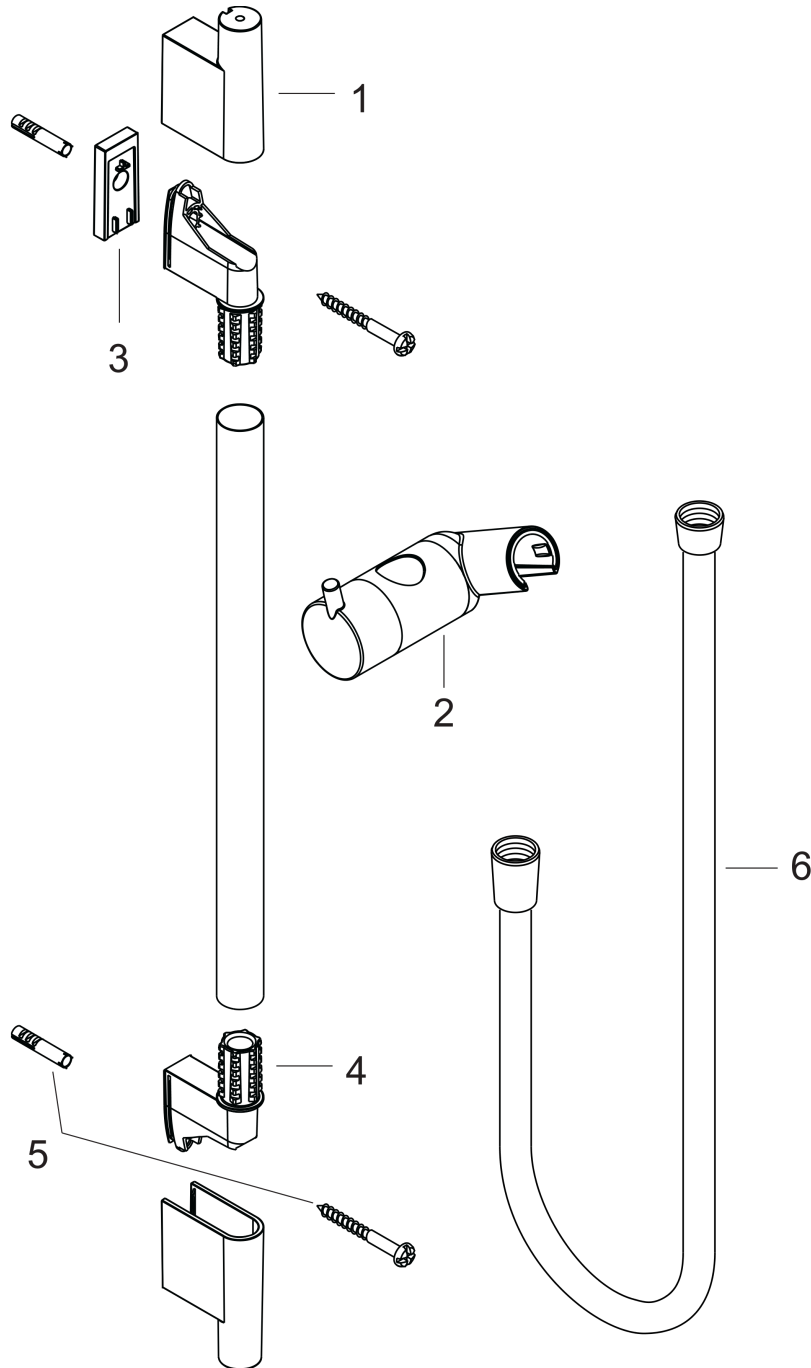

**Unica**  
**Wallbar S, 36"**  
 Finish: **brushed nickel** Part no. : **28631820**

**Description**

**Features**

- Consists of: Wallbar, Handshower hose, Slider, Shower hose, Wallbar
- Stand pipe: 39.68"
- Shower bar diameter: 7/8"
- Profile stand pipe: round
- Drilling distance: 36"
- Angle-adjustable holder pivots left and right, slides easily and locks in place

**Item details**

List Price \$ 342.00

**Design awards**

**Compliance / Sustainability**

**Product image**

**Scale drawing**

Unica  
 Wallbar S, 36"  
 Finish: brushed nickel Part no. : 28631820

Installation example

Unica  
 Wallbar S, 36"  
 Finish: brushed nickel Part no. : 28631820

Exploded drawing

Year of production: >07/05

**Unica**  
**Wallbar S, 36"**  
 Finish: **brushed nickel**    Part no. : **28631820**

**Spare parts list**

Year of production: >07/05

Pos.	Description	Part no.	Price	PU
1	cover	97709820	-	1
2	support, assy	97651820	-	1
3	tile-matching-disk 7 mm	97450820	-	1
4	wall support	96275000	-	1
5	mounting set	96179000	-	1
6	shower hose Isiflex'B 1,60 m	28276XXX	> \$ 32.00	-
7	shelf Casetta'S	28679000	-	1
8	clips for Casetta, Ø 22 mm	98717000	-	1