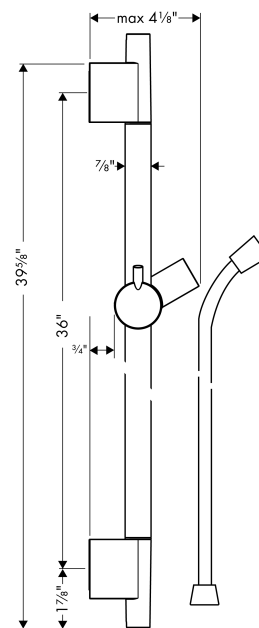

**Unica**  
**Wallbar S, 36"**  
 Finish: **brushed nickel** Part no. : **28631820**

**Description**

**Features**

- Consists of: Wallbar, Handshower hose, Slider, Shower hose, Wallbar
- Stand pipe: 39.68"
- Shower bar diameter: 7/8"
- Profile stand pipe: round
- Drilling distance: 36"
- Angle-adjustable holder pivots left and right, slides easily and locks in place

**Item details**

List Price \$ 342.00

**Design awards**

**Compliance / Sustainability**

**Product image**

**Scale drawing**

Unica  
 Wallbar S, 36"  
 Finish: brushed nickel Part no. : 28631820

Installation example

Unica  
 Wallbar S, 36"  
 Finish: brushed nickel Part no. : 28631820

Exploded drawing

Year of production: >07/05

**Unica**  
**Wallbar S, 36"**  
 Finish: **brushed nickel**    Part no. : **28631820**

**Spare parts list**

Year of production: >07/05

Pos.	Description	Part no.	Price	PU
1	cover	97709820	-	1
2	support, assy	97651820	-	1
3	tile-matching-disk 7 mm	97450820	-	1
4	wall support	96275000	-	1
5	mounting set	96179000	-	1
6	shower hose Isiflex'B 1,60 m	28276XXX	> \$ 32.00	-
7	shelf Casetta'S	28679000	-	1
8	clips for Casetta, Ø 22 mm	98717000	-	1