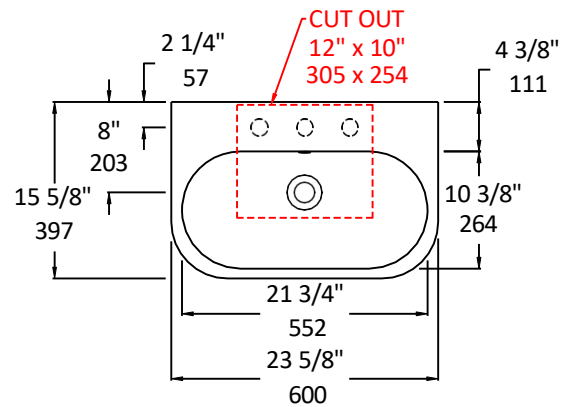

Features:

- Porcelain sink with overflow
- Unglazed back
- Unglazed bottom
- Wall-mounting bolts are included
- It must be installed against a wall on the back
- Current cut-out template can be requested

Codes + Standards:

- Meets and exceeds applicable national codes and standards

Recommended Items:

- Furniture
  - 4207 - Wall-mount porcelain shroud
  - 4231 - Free-standing porcelain pedestal
- European drain with overflow
  - 7100-12