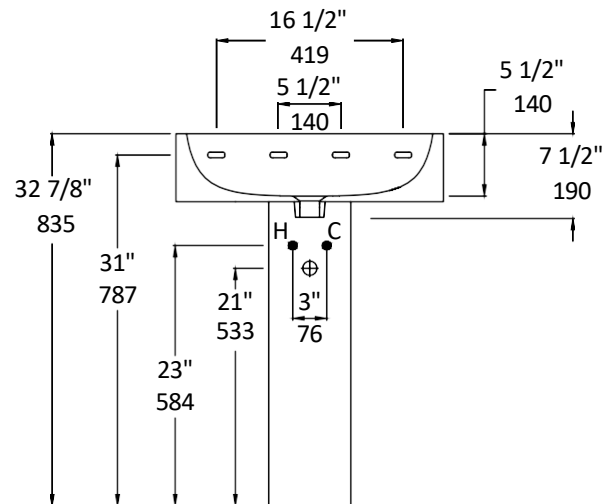

Specifications:

Installation:	Wall-mount, above-counter, or pedestal
Exterior Dimensions:	23 5/8" w x 15 5/8" d x 7 1/2" h
Material:	Porcelain
Weight:	45 lbs
Overflow:	Yes
Finishes:	001 - White
Faucet Holes:	01 - one centered hole 02 - two hole - center and right, 4" spread 03 - three hole, 8" spread
Faucet Hole Size:	Ø 1 3/8"
Drain Hole Size:	Ø 1 3/4"
Cutout Size:	12" x 10" (template available upon request)

LACAVA reserves the right to revise any dimension or information on this sheet without notice. Dimensions are nominal and may vary within an industry accepted tolerance of 1/4". Drawings provided herein are meant to give the user an idea of the product and are not made to scale.