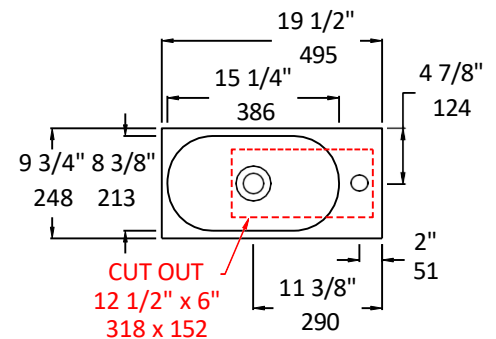

## Specifications:

|                             |   |
|-----------------------------|---|
| <b>Installation:</b>        | Vanity-top, above-counter, or wall-mount        |
| <b>Exterior Dimensions:</b> | 19 1/2" w x 9 3/4" d x 6 3/4" h                 |
| <b>Material:</b>            | Porcelain                                       |
| <b>Weight:</b>              | 22 lbs  |
| <b>Overflow:</b>            | No  |
| <b>Finishes:</b>            | 001 – White                                     |
| <b>Faucet Holes:</b>        | 00 - no hole<br>01 - one hole on the right side |
| <b>Faucet Hole Size:</b>    | Ø 1 3/8"  |
| <b>Drain Hole Size:</b>     | Ø 1 3/4"  |
| <b>Cutout Size:</b>         | 12 1/2" x 6" (template available upon request)  |

## Recommended Items:

- Furniture
  - MAR-W-20 - Wall-mount under-counter vanity with one adjustable shelf behind a door
- European drain with overflow
  - 7100-13
  - 7100-16

LACAVA reserves the right to revise any dimension or information on this sheet without notice. Dimensions are nominal and may vary within an industry accepted tolerance of 1/4\"/>