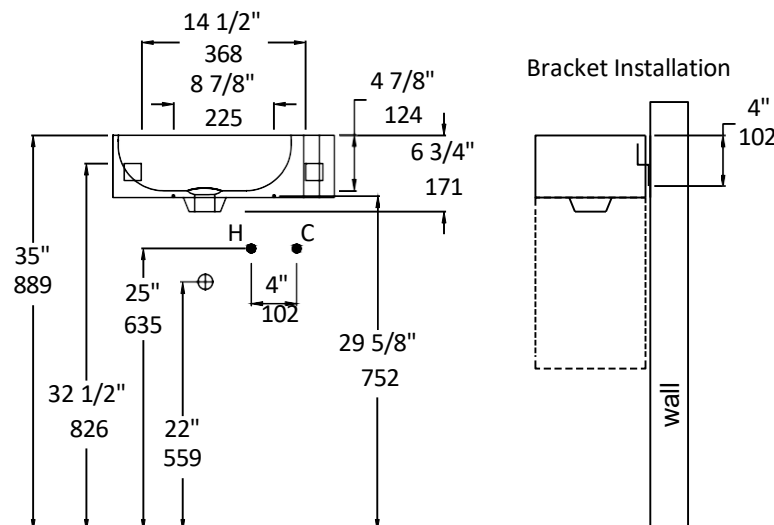

## Specifications:

|                             |   |
|-----------------------------|---|
| <b>Installation:</b>        | Vanity-top, above-counter, or wall-mount        |
| <b>Exterior Dimensions:</b> | 19 1/2" w x 9 3/4" d x 6 3/4" h                 |
| <b>Material:</b>            | Porcelain                                       |
| <b>Weight:</b>              | 22 lbs  |
| <b>Overflow:</b>            | No  |
| <b>Finishes:</b>            | 001 – White                                     |
| <b>Faucet Holes:</b>        | 00 - no hole<br>01 - one hole on the right side |
| <b>Faucet Hole Size:</b>    | Ø 1 3/8"  |
| <b>Drain Hole Size:</b>     | Ø 1 3/4"  |
| <b>Cutout Size:</b>         | 12 1/2" x 6" (template available upon request)  |

## Recommended Items:

- Furniture
  - MAR-W-20 - Wall-mount under-counter vanity with one adjustable shelf behind a door
- European drain with overflow
  - 7100-13
  - 7100-16

LACAVA reserves the right to revise any dimension or information on this sheet without notice. Dimensions are nominal and may vary within an industry accepted tolerance of 1/4\"/>