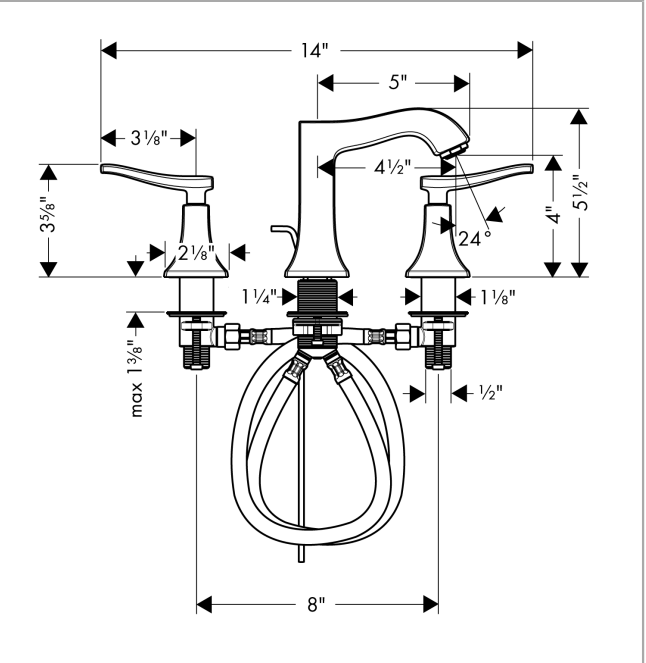

**Metris C**  
**Widespread Faucet 100 with Pop-Up Drain, 1.2 GPM**  
 Finish: **chrome** Part no. : **31073001**

**Description**

**Features**

- Handle variant: Lever
- Spray modes: aerated spray
- Max. flow: 1.2 GPM (4.5 L/Min)
- Ceramic valves hot/cold 90°
- Includes pop-up drain

**Item details**

List Price \$ 821.00

**Technology**

**Compliance / Sustainability**

**Product image**

**Scale drawing**

**Metris C**  
**Widespread Faucet 100 with Pop-Up Drain, 1.2 GPM**  
 Finish: **chrome** Part no. : **31073001**

## Metris C

Widespread Faucet 100 with Pop-Up Drain, 1.2 GPM

Finish: **chrome** Part no. : **31073001**

### Spare parts list

Year of production: >07/16

Pos.	Description	Part no.	Price	PU
1	spout cpl.	95394001	-	1
2	aerator M24x1 (4,5 l/min)	92877000	-	1
3	pull rod	96657000	-	1
4	connection hose 18½" M8x0,75 3/8"	96321001	-	1
5	fixing set (Ø 32)	13961000	-	1
6	handle for cold water	31293000	-	1
7	handle for hot water	31292000	-	1
8	stop valve cpl.	97357001	-	1
9	shut off unit left closing	94008000	-	1
10	shut off unit right closing	94009000	-	1
11	adapter for handle	95252000	-	1
a	pop up waste	88509000	-	1
b	handle fixing set	98932000	-	1