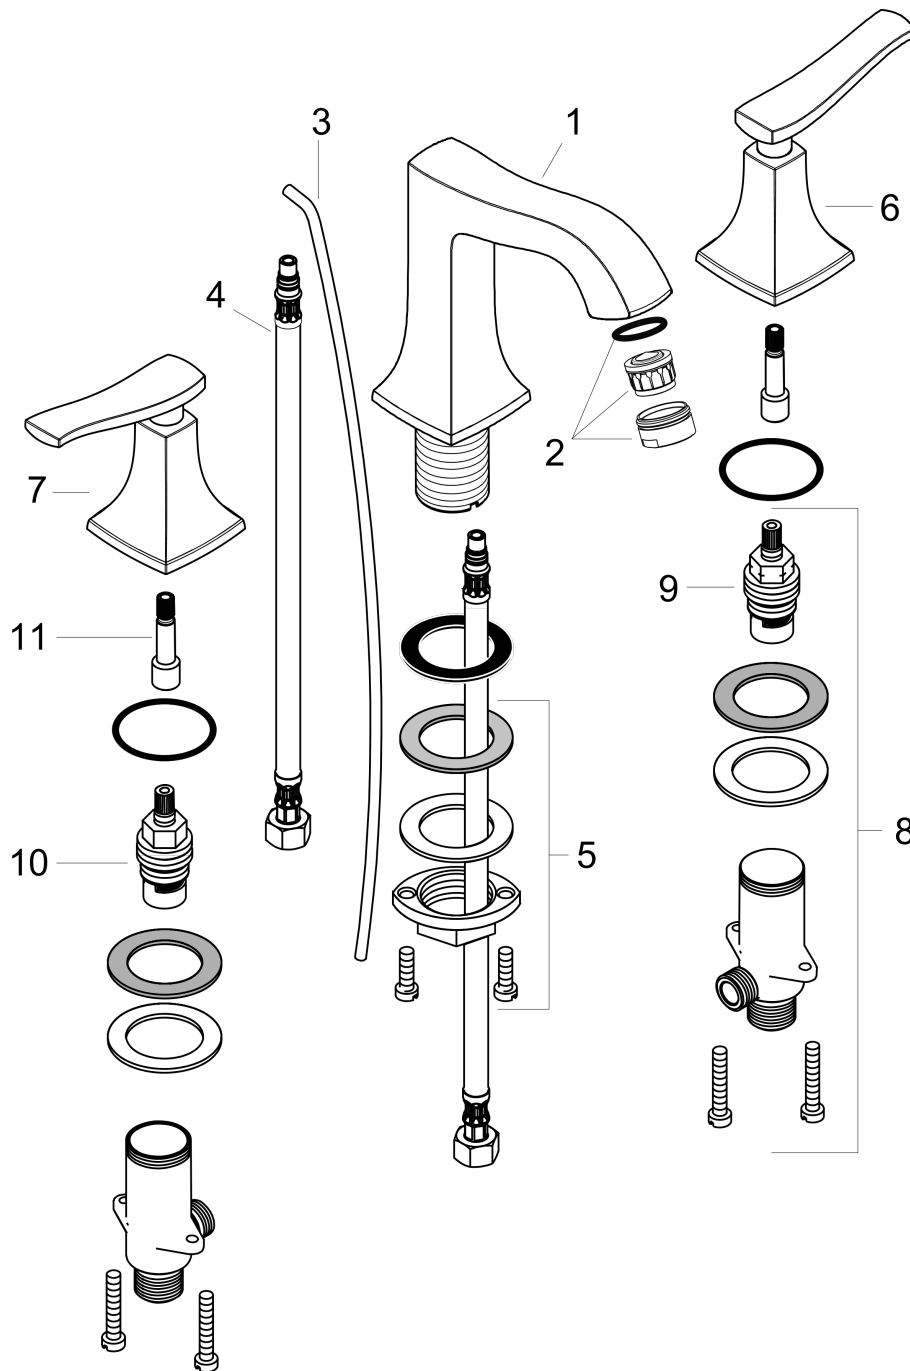

**Metris C**  
**Widespread Faucet 100 with Pop-Up Drain, 1.2 GPM**  
 Finish: **chrome** Part no. : **31073001**

**Description**

**Features**

- Handle variant: Lever
- Spray modes: aerated spray
- Max. flow: 1.2 GPM (4.5 L/Min)
- Ceramic valves hot/cold 90°
- Includes pop-up drain

**Item details**

List Price \$ 821.00

**Technology**

**Compliance / Sustainability**

**Product image**

**Scale drawing**

**Metris C**  
**Widespread Faucet 100 with Pop-Up Drain, 1.2 GPM**  
 Finish: **chrome** Part no. : **31073001**

## Metris C

Widespread Faucet 100 with Pop-Up Drain, 1.2 GPM

Finish: **chrome** Part no. : **31073001**

### Spare parts list

Year of production: >07/16

Pos.	Description	Part no.	Price	PU
1	spout cpl.	95394001	-	1
2	aerator M24x1 (4,5 l/min)	92877000	-	1
3	pull rod	96657000	-	1
4	connection hose 18½" M8x0,75 3/8"	96321001	-	1
5	fixing set (Ø 32)	13961000	-	1
6	handle for cold water	31293000	-	1
7	handle for hot water	31292000	-	1
8	stop valve cpl.	97357001	-	1
9	shut off unit left closing	94008000	-	1
10	shut off unit right closing	94009000	-	1
11	adapter for handle	95252000	-	1
a	pop up waste	88509000	-	1
b	handle fixing set	98932000	-	1