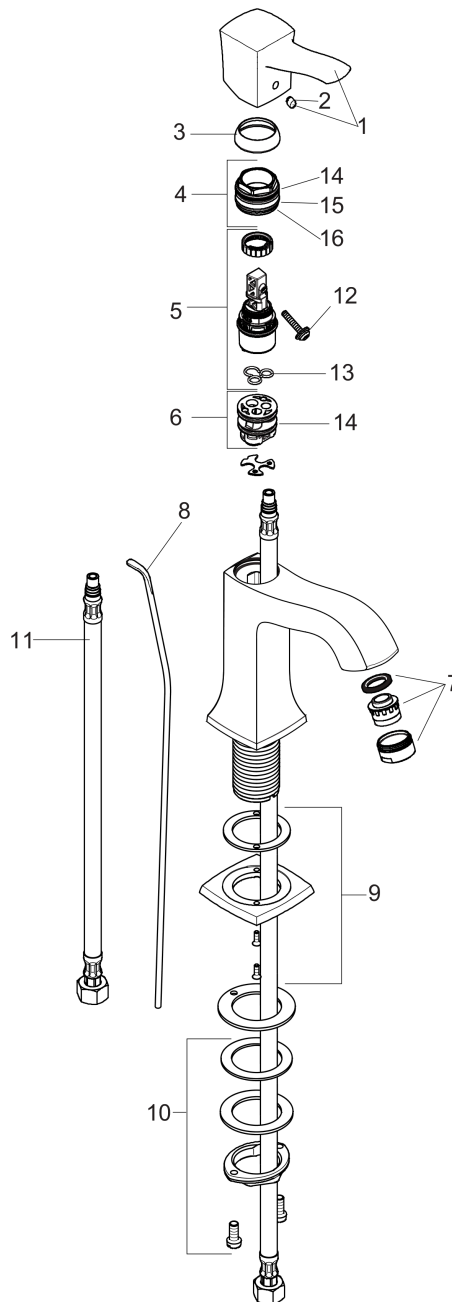

Metropol Classic
Single-Hole Faucet 260 with Pop-Up Drain, 1.2 GPM
 Finish: **brushed nickel** Part no. : **31303821**

Description

Features

- Handle variant: Lever
- Spray modes: aerated spray
- Max. flow: 1.2 GPM (4.5 L/Min)
- Ceramic cartridge
- Includes pop-up drain

Item details

List Price \$ 901.00

Technology

Compliance / Sustainability

Product image

Scale drawing

Metropol Classic
Single-Hole Faucet 260 with Pop-Up Drain, 1.2 GPM
 Finish: brushed nickel Part no. : 31303821

Exploded drawing

Year of production: >01/19

Metropol Classic
Single-Hole Faucet 260 with Pop-Up Drain, 1.2 GPM
 Finish: **brushed nickel** Part no. : **31303821**

Spare parts list

Year of production: >01/19

Pos.	Description	Part no.	Price	PU
1	handle	92815820	-	1
2	screw cover	96338000	-	1
3	flange	98863820	-	1
4	nut	98864000	-	1
5	cartridge, assy	95973001	-	1
6	adapter for cartridge	98866000	-	1
7	aerator M24x1 (4,5 l/min)	92877820	-	1
8	pull rod	96657820	-	1
9	escutcheon for spout	92814820	-	1
10	fixing set (Ø 32)	13961000	-	1
11	connection hose 35½" M8x0,75 3/8"	96316001	-	1
12	locking screw for handle	95140000	-	1
13	seal	98865000	-	1
14	O-ring 23x2	98398000	-	1
15	O-ring 27x1,5	92527000	-	1
16	O-ring 25x1,5	98146000	-	1
a	pop up waste	88509820	-	1