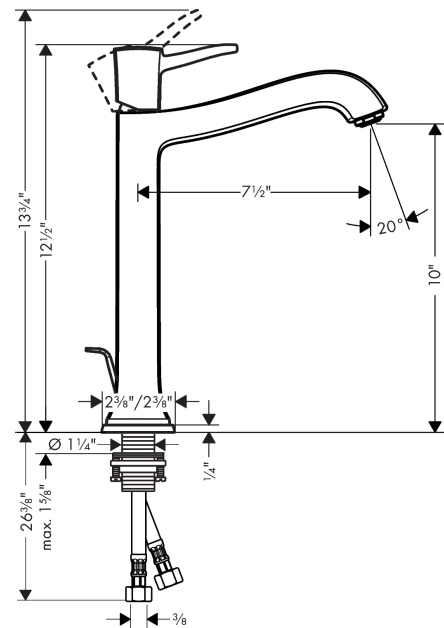

Metropol Classic
Single-Hole Faucet 260 with Pop-Up Drain, 1.2 GPM
 Finish: **brushed nickel** Part no. : **31303821**

Description

Features

- Handle variant: Lever
- Spray modes: aerated spray
- Max. flow: 1.2 GPM (4.5 L/Min)
- Ceramic cartridge
- Includes pop-up drain

Item details

List Price \$ 901.00

Technology

Compliance / Sustainability

Product image

Scale drawing

Metropol Classic
Single-Hole Faucet 260 with Pop-Up Drain, 1.2 GPM
 Finish: brushed nickel Part no. : 31303821

Exploded drawing

Year of production: >01/19

Metropol Classic
Single-Hole Faucet 260 with Pop-Up Drain, 1.2 GPM
 Finish: **brushed nickel** Part no. : **31303821**

Spare parts list

Year of production: >01/19

Pos.	Description	Part no.	Price	PU
1	handle	92815820	-	1
2	screw cover	96338000	-	1
3	flange	98863820	-	1
4	nut	98864000	-	1
5	cartridge, assy	95973001	-	1
6	adapter for cartridge	98866000	-	1
7	aerator M24x1 (4,5 l/min)	92877820	-	1
8	pull rod	96657820	-	1
9	escutcheon for spout	92814820	-	1
10	fixing set (Ø 32)	13961000	-	1
11	connection hose 35½" M8x0,75 3/8"	96316001	-	1
12	locking screw for handle	95140000	-	1
13	seal	98865000	-	1
14	O-ring 23x2	98398000	-	1
15	O-ring 27x1,5	92527000	-	1
16	O-ring 25x1,5	98146000	-	1
a	pop up waste	88509820	-	1