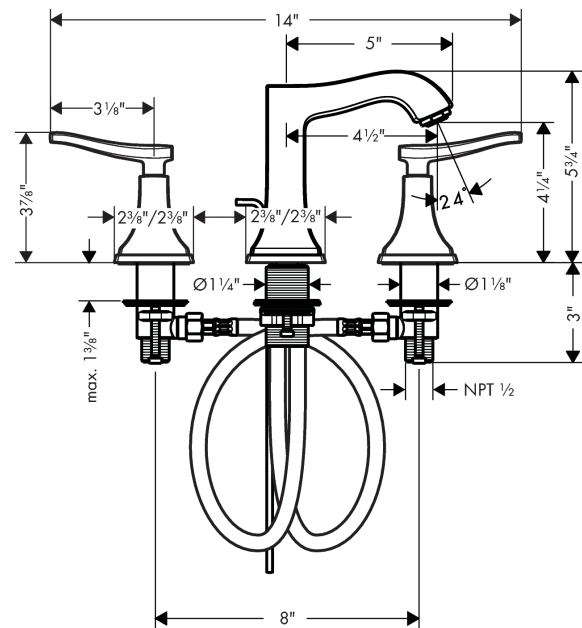

### Technology

### Scale drawing

**Metropol Classic**  
**Widespread Faucet 110 with Lever Handles and Pop-Up Drain, 1.2 GPM**  
 Finish: brushed nickel Part no. : 31330821

Exploded drawing

Year of production: >01/19

**Metropol Classic**  
**Widespread Faucet 110 with Lever Handles and Pop-Up Drain, 1.2 GPM**  
 Finish: **brushed nickel** Part no. : **31330821**

## Spare parts list

Year of production: >01/19

Pos.	Description	Part no.	Price	PU
1	handle fixing set	98932000	-	1
2	nut	92825000	-	1
3	O-ring 29x1,5	92738000	-	1
4	O-ring 48x1,5	92159000	-	1
5	stop valve cpl.	97357001	-	1
6	lever collar	97548000	-	1
7	shut off unit right closing	94009000	-	1
8	shut off unit left closing	94008000	-	1
9	connection hose 18½" M8x0,75 3/8"	96321001	-	1
10	fixing set (Ø 32)	13961000	-	1
11	aerator M24x1 (4,5 l/min)	92877820	-	1
12	pull rod	96657820	-	1
a	pop up waste	88509820	-	1
b	spout cpl.	95394820	-	1