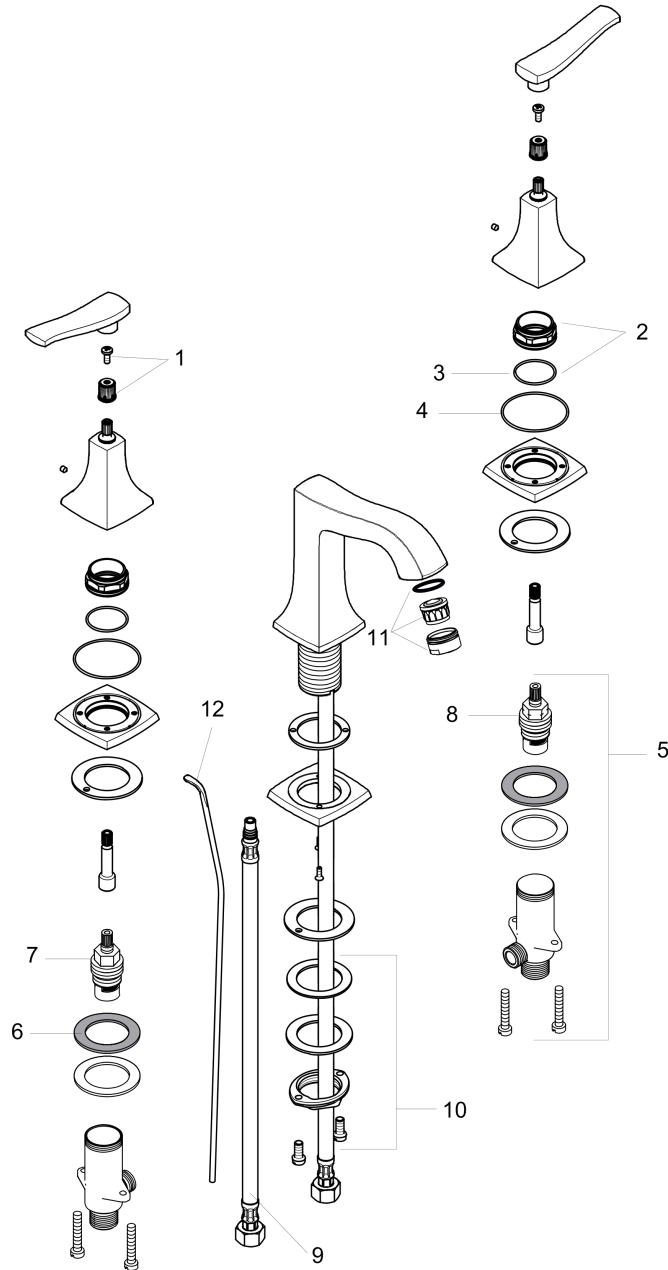

### Product image

### Scale drawing

**Metropol Classic**  
**Widespread Faucet 110 with Lever Handles and Pop-Up Drain, 1.2 GPM**  
 Finish: brushed nickel Part no. : 31330821

Exploded drawing

Year of production: >01/19

**Metropol Classic**  
**Widespread Faucet 110 with Lever Handles and Pop-Up Drain, 1.2 GPM**  
 Finish: **brushed nickel** Part no. : **31330821**

## Spare parts list

Year of production: >01/19

Pos.	Description	Part no.	Price	PU
1	handle fixing set	98932000	-	1
2	nut	92825000	-	1
3	O-ring 29x1,5	92738000	-	1
4	O-ring 48x1,5	92159000	-	1
5	stop valve cpl.	97357001	-	1
6	lever collar	97548000	-	1
7	shut off unit right closing	94009000	-	1
8	shut off unit left closing	94008000	-	1
9	connection hose 18½" M8x0,75 3/8"	96321001	-	1
10	fixing set (Ø 32)	13961000	-	1
11	aerator M24x1 (4,5 l/min)	92877820	-	1
12	pull rod	96657820	-	1
a	pop up waste	88509820	-	1
b	spout cpl.	95394820	-	1