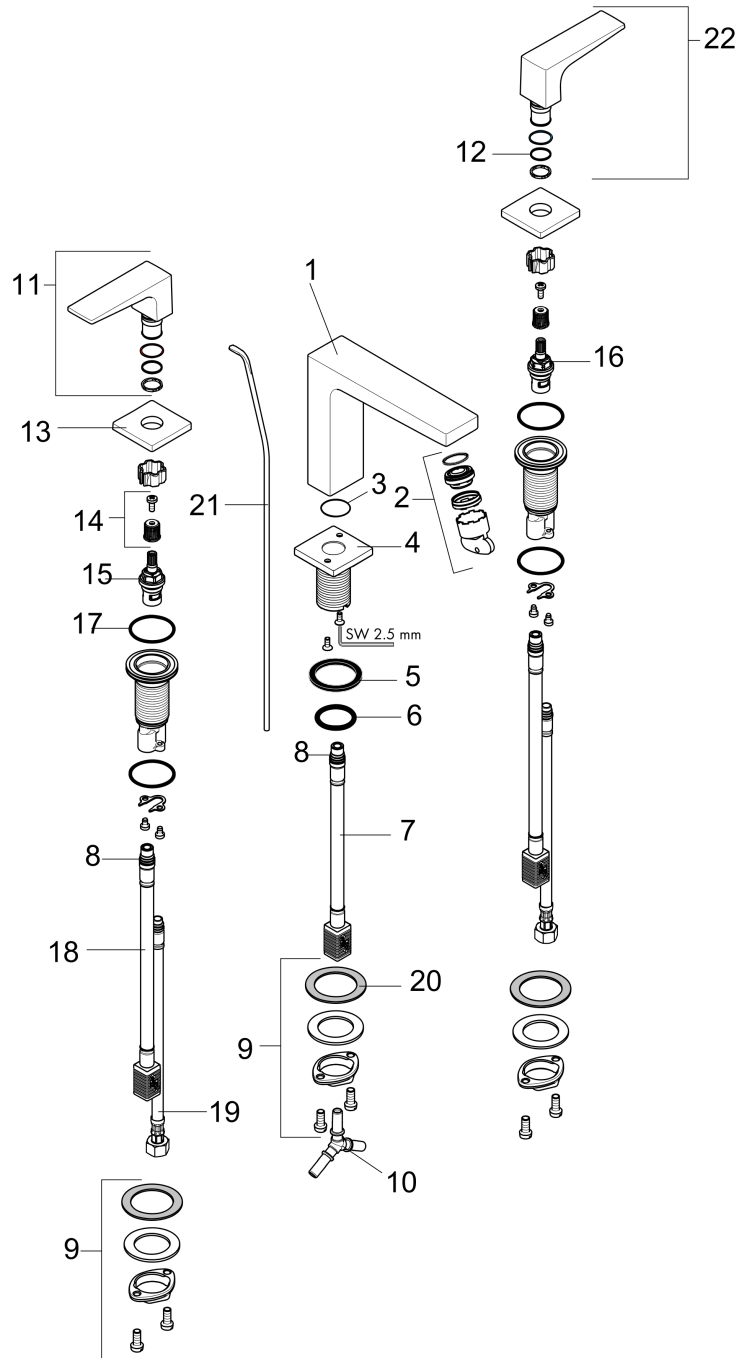

Metropol
Widespread Faucet 110 with Lever Handles and Pop-Up Drain, 0.5 GPM
 Finish: **chrome** Part no. : **32528001**

Exploded drawing

Year of production: >10/19

Metropol

Widespread Faucet 110 with Lever Handles and Pop-Up Drain, 0.5 GPM

Finish: **chrome** Part no. : **32528001**

Spare parts list

Year of production: >10/19

Pos.	Description	Part no.	Price	PU
1	spout 110 mm	93021000	-	1
2	aerator M24x1 (1,9 l/min)	92300000	-	1
3	O-ring 22x1,2	98397000	-	1
4	escutcheon for spout	92906000	-	1
5	flat seal	98749000	-	1
6	O-ring 26x4	92191000	-	1
7	null	92913000	-	1
8	O-ring 8x1,75	97827000	-	1
9	null	92909000	-	1
10	hose connection angel	92905000	-	1
11	handle for hot water	92916000	-	1
12	O-Ring 14x1,5	98201000	-	1
13	escutcheon	92915000	-	1
14	handle fixing set	98932000	-	1
15	shut off unit right closing	98817000	-	1
16	shut off unit left closing	95366001	-	1
17	null	92907000	-	1
18	null	92914000	-	1
19	connection hose 18½" M8x0,75 3/8"	96321001	-	1
20	lever collar	97548000	-	1
21	pull rod	96657000	-	1
22	handle for cold water	92917000	-	1
a	pop up waste	88509000	-	1