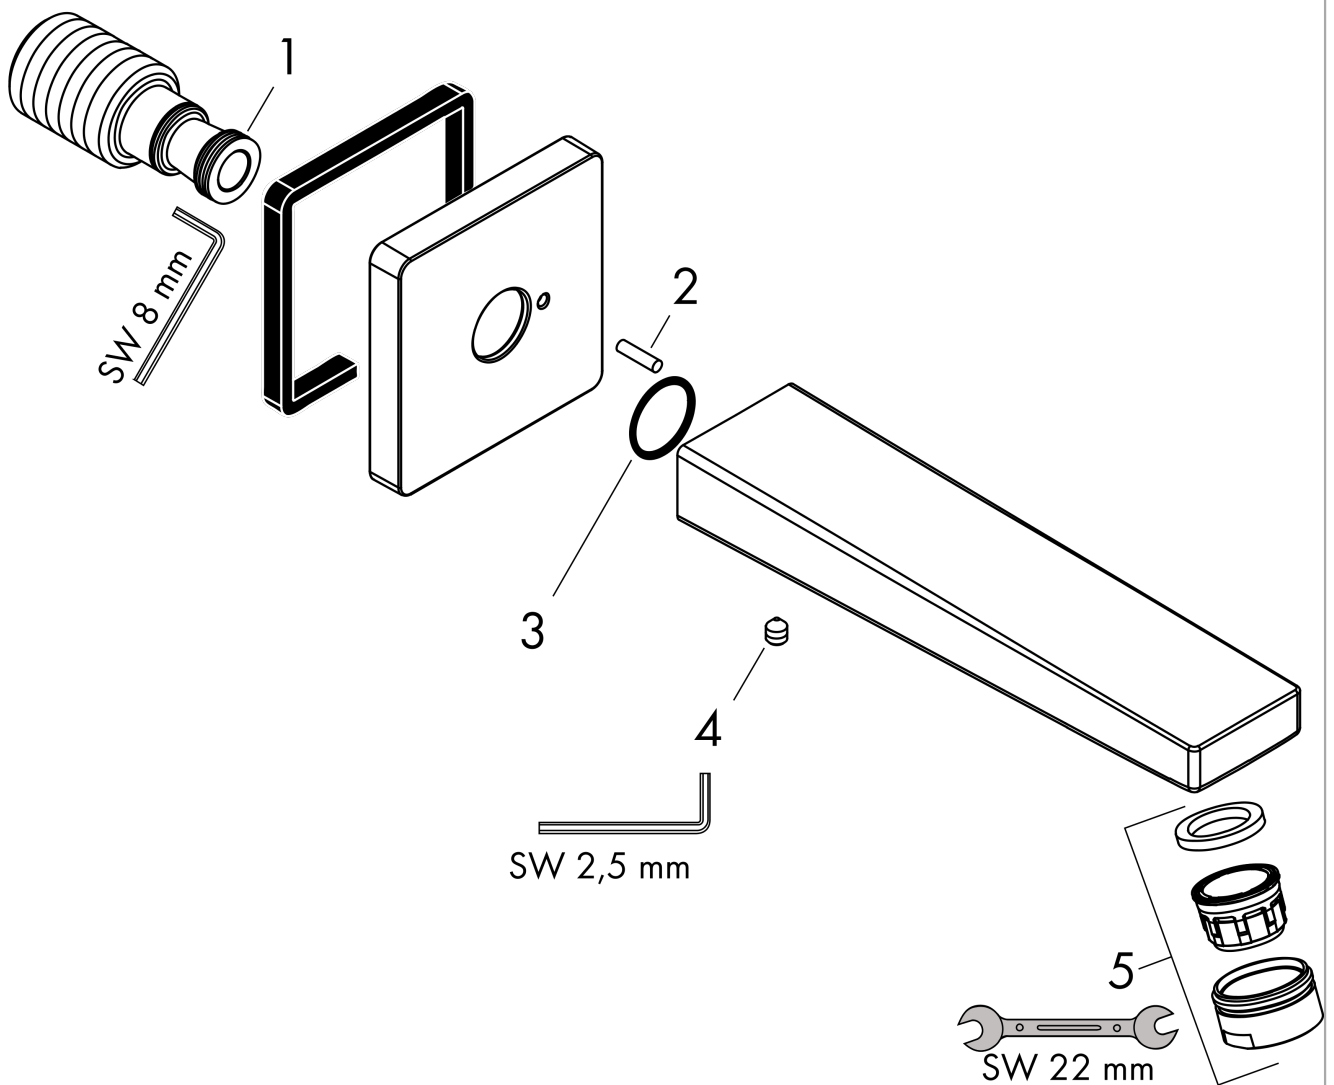

**Metropol
Tub Spout**

Finish: **chrome** Part no. : **32542001**

Description

Features

- Max. flow: 5.5 GPM (20.6 L/Min)
- Solid Brass
- Includes: 1/2" female and 3/4" male adaptor

Item details

List Price \$ 257.00

Compliance / Sustainability

Product image

Scale drawing

**Metropol
Tub Spout**

Finish: **chrome** Part no. : **32542001**

Exploded drawing

Year of production: >01/18

**Metropol
Tub Spout**

Finish: **chrome** Part no. : **32542001**

Spare parts list

Year of production: >01/18

Pos.	Description	Part no.	Price	PU
1	O-ring 13x2	98128000	-	1
2	pin	97766000	-	1
3	O-ring 18x1,5	98231000	-	1
4	hollow set screw M5x6	94810000	-	1
5	aerator M24x1 (30 l/min)	96512000	-	1