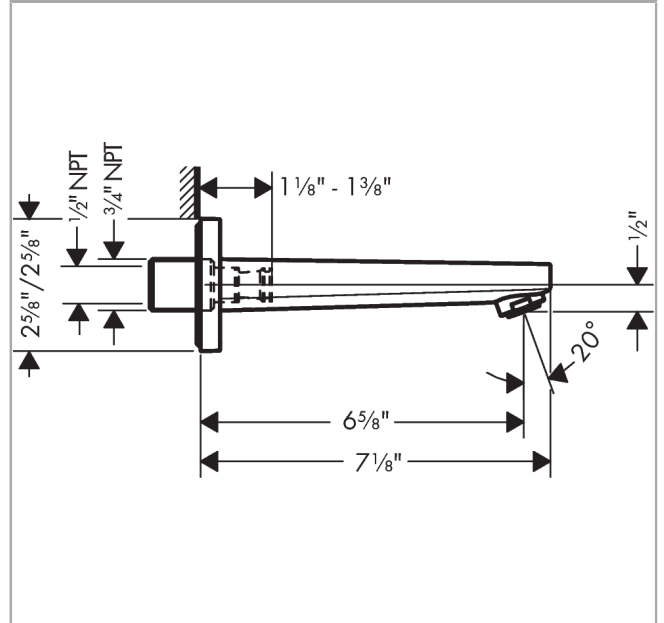

**Metropol
Tub Spout**

Finish: **chrome** Part no. : **32542001**

Description

Features

- Max. flow: 5.5 GPM (20.6 L/Min)
- Solid Brass
- Includes: 1/2" female and 3/4" male adaptor

Item details

List Price \$ 257.00

Compliance / Sustainability

Product image

Scale drawing

**Metropol
Tub Spout**

Finish: **chrome** Part no. : **32542001**

Exploded drawing

Year of production: >01/18

**Metropol
Tub Spout**

Finish: **chrome** Part no. : **32542001**

Spare parts list

Year of production: >01/18

Pos.	Description	Part no.	Price	PU
1	O-ring 13x2	98128000	-	1
2	pin	97766000	-	1
3	O-ring 18x1,5	98231000	-	1
4	hollow set screw M5x6	94810000	-	1
5	aerator M24x1 (30 l/min)	96512000	-	1