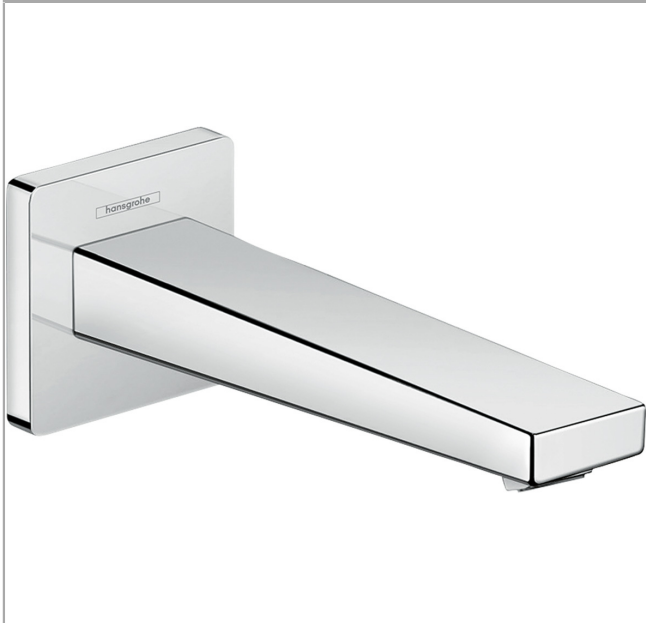

**Metropol
Tub Spout**

Finish: **chrome** Part no. : **32542001**

Description

Features

- Max. flow: 5.5 GPM (20.6 L/Min)
- Solid Brass
- Includes: 1/2" female and 3/4" male adaptor

Item details

List Price \$ 257.00

Compliance / Sustainability

Product image

Scale drawing

**Metropol
Tub Spout**

Finish: **chrome** Part no. : **32542001**

Exploded drawing

Year of production: >01/18

**Metropol
Tub Spout**