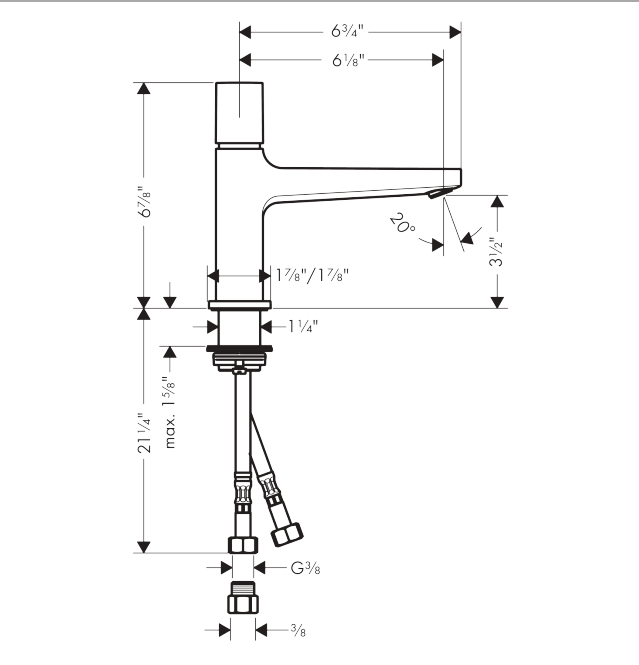

Metropol
Single-Hole Faucet 100 Select, 1.2 GPM
 Finish: **chrome** Part no. : **32570001**

Description

Features

- Handle variant: Select
- Spray modes: aerated spray
- Max. flow: 1.2 GPM (4.5 L/Min)
- Select cartridge for easy, intuitive operation: Push handle to turn water on and off, and turn to adjust temperature

Item details

List Price \$ 497.00

Technology

Compliance / Sustainability

Product image

Scale drawing

Metropol
Single-Hole Faucet 100 Select, 1.2 GPM
 Finish: **chrome** Part no. : **32570001**

Spare parts list

Year of production: >04/20

Pos.	Description	Part no.	Price	PU
1	handle	93070000	-	1
2	adapter for handle	92526000	-	1
3	nut	92528000	-	1
4	O-ring 27x1,5	92527000	-	1
5	cartridge, assy	92529000	-	1
6	adapter for cartridge	98866000	-	1
7	O-ring 23x2	98398000	-	1
8	aerator M24x1 (4,5 l/min)	93202000	-	1
9	service tool	95661000	-	1
10	escutcheon	93048000	-	1
11	flat seal	98749000	-	1
12	fixing set (Ø 32)	13961000	-	1
13	lever collar	97548000	-	1
14	connection hose 600 mm M8x0,75 G3/8	95664000	-	1
15	O-ring 7x1,5	98422000	-	1
16	non return valve DW 10	96456000	-	1
17	filter packing	95291000	-	1
18	adapter for connection hose	88802000	-	1