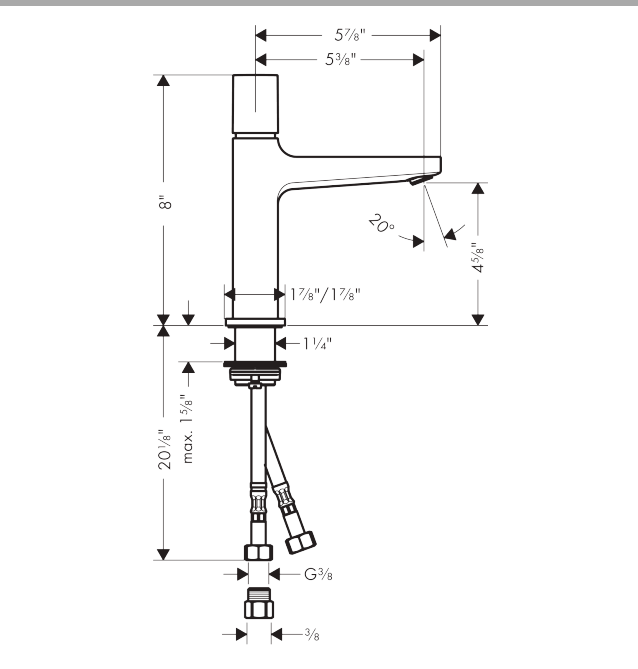

Metropol
Single-Hole Faucet 110 Select, 1.2 GPM
 Finish: **chrome** Part no. : **32571001**

Description

Features

- Handle variant: Select
- Spray modes: aerated spray
- Max. flow: 1.2 GPM (4.5 L/Min)
- Select cartridge for easy, intuitive operation: Push handle to turn water on and off, and turn to adjust temperature

Item details

List Price \$ 511.00

Technology

Compliance / Sustainability

Product image

Scale drawing

Metropol
Single-Hole Faucet 110 Select, 1.2 GPM
 Finish: **chrome** Part no. : **32571001**

Exploded drawing

Year of production: >04/20

Metropol
Single-Hole Faucet 110 Select, 1.2 GPM
 Finish: **chrome** Part no. : **32571001**

Spare parts list

Year of production: >04/20

Pos.	Description	Part no.	Price	PU
1	handle	93070000	-	1
2	adapter for handle	92526000	-	1
3	nut	92528000	-	1
4	O-ring 27x1,5	92527000	-	1
5	cartridge, assy	92529000	-	1
6	adapter for cartridge	98866000	-	1
7	O-ring 23x2	98398000	-	1
8	aerator M24x1 (4,5 l/min)	93202000	-	1
9	service tool	95661000	-	1
10	escutcheon	93048000	-	1
11	flat seal	98749000	-	1
12	fixing set (Ø 32)	13961000	-	1
13	lever collar	97548000	-	1
14	connection hose 600 mm M8x0,75 G3/8	95664000	-	1
15	O-ring 7x1,5	98422000	-	1
16	non return valve DW 10	96456000	-	1
17	filter packing	95291000	-	1
18	adapter for connection hose	88802000	-	1