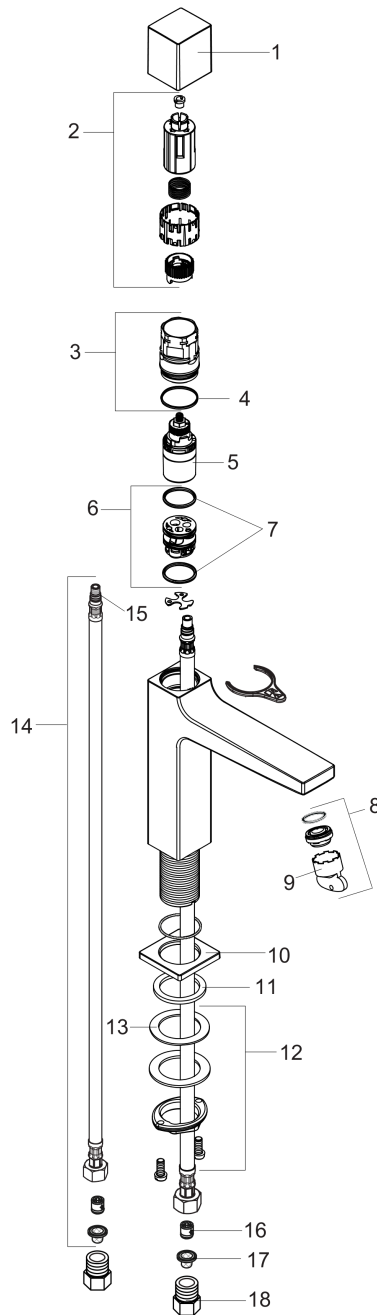

Metropol
Single-Hole Faucet 110 Select, 1.2 GPM
 Finish: **chrome** Part no. : **32571001**

Description

Features

- Handle variant: Select
- Spray modes: aerated spray
- Max. flow: 1.2 GPM (4.5 L/Min)
- Select cartridge for easy, intuitive operation: Push handle to turn water on and off, and turn to adjust temperature

Item details

List Price \$ 511.00

Technology

Compliance / Sustainability

Product image

Scale drawing

Metropol
Single-Hole Faucet 110 Select, 1.2 GPM
 Finish: **chrome** Part no. : **32571001**

Exploded drawing

Year of production: >04/20

Metropol
Single-Hole Faucet 110 Select, 1.2 GPM
 Finish: **chrome** Part no. : **32571001**

Spare parts list

Year of production: >04/20

Pos.	Description	Part no.	Price	PU
1	handle	93070000	-	1
2	adapter for handle	92526000	-	1
3	nut	92528000	-	1
4	O-ring 27x1,5	92527000	-	1
5	cartridge, assy	92529000	-	1
6	adapter for cartridge	98866000	-	1
7	O-ring 23x2	98398000	-	1
8	aerator M24x1 (4,5 l/min)	93202000	-	1
9	service tool	95661000	-	1
10	escutcheon	93048000	-	1
11	flat seal	98749000	-	1
12	fixing set (Ø 32)	13961000	-	1
13	lever collar	97548000	-	1
14	connection hose 600 mm M8x0,75 G3/8	95664000	-	1
15	O-ring 7x1,5	98422000	-	1
16	non return valve DW 10	96456000	-	1
17	filter packing	95291000	-	1
18	adapter for connection hose	88802000	-	1