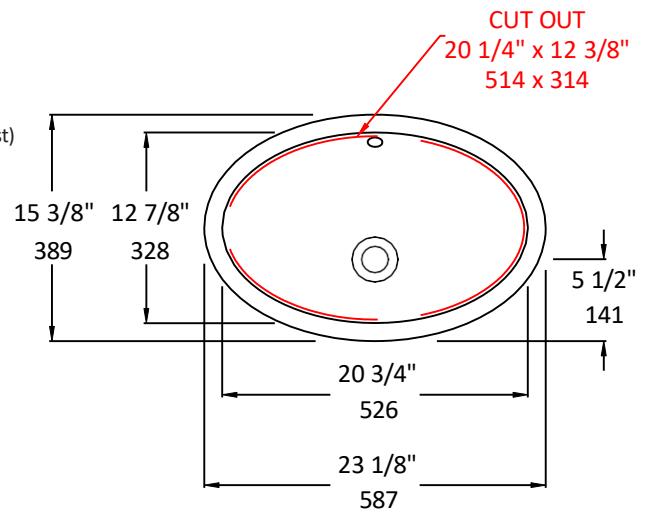

### Specifications:

<b>Installation:</b>	Undercounter
<b>Interior Dimensions:</b>	33LA-001: 20 3/4" w x 12 7/8" d x 6 1/8" h
<b>Exterior Dimensions:</b>	33LA-001: 23 1/8" w x 15 3/8" d x 7 7/8" h
<b>Material:</b>	Porcelain
<b>Weight:</b>	16lbs
<b>Overflow:</b>	Yes
<b>Finishes:</b>	001 - White
<b>Faucet Holes:</b>	N/A
<b>Drain Hole Size:</b>	Ø 1 3/4"
<b>Cut-out Size:</b>	20 1/4" x 12 3/8" (template available upon request)

### Recommended Items:

- European drain with overflow
  - 7100-130F
  - 7100-160F

LACAVA reserves the right to revise any dimension or information on this sheet without notice. Dimensions are nominal and may vary within an industry accepted tolerance of 1/4". Drawings provided herein are meant to give the user an idea of the product and are not made to scale.