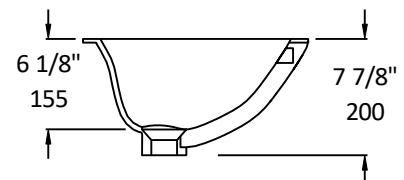

### Specifications:

<b>Installation:</b>	Undercounter
<b>Interior Dimensions:</b>	33LA-001: 20 3/4" w x 12 7/8" d x 6 1/8" h
<b>Exterior Dimensions:</b>	33LA-001: 23 1/8" w x 15 3/8" d x 7 7/8" h
<b>Material:</b>	Porcelain
<b>Weight:</b>	16lbs
<b>Overflow:</b>	Yes
<b>Finishes:</b>	001 - White
<b>Faucet Holes:</b>	N/A
<b>Drain Hole Size:</b>	Ø 1 3/4"
<b>Cut-out Size:</b>	20 1/4" x 12 3/8" (template available upon request)

### Recommended Items:

- European drain with overflow
  - 7100-130F
  - 7100-160F

LACAVA reserves the right to revise any dimension or information on this sheet without notice. Dimensions are nominal and may vary within an industry accepted tolerance of 1/4". Drawings provided herein are meant to give the user an idea of the product and are not made to scale.