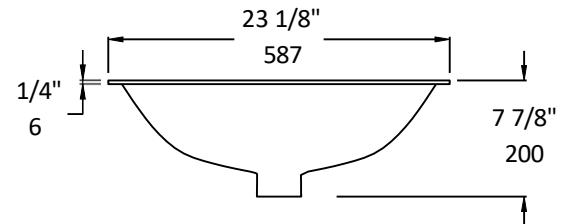

### Specifications:

<b>Installation:</b>	Undercounter
<b>Interior Dimensions:</b>	33LA-001: 20 3/4" w x 12 7/8" d x 6 1/8" h
<b>Exterior Dimensions:</b>	33LA-001: 23 1/8" w x 15 3/8" d x 7 7/8" h
<b>Material:</b>	Porcelain
<b>Weight:</b>	16lbs
<b>Overflow:</b>	Yes
<b>Finishes:</b>	001 - White
<b>Faucet Holes:</b>	N/A
<b>Drain Hole Size:</b>	Ø 1 3/4"
<b>Cut-out Size:</b>	20 1/4" x 12 3/8" (template available upon request)

### Recommended Items:

- European drain with overflow
  - 7100-130F
  - 7100-160F

LACAVA reserves the right to revise any dimension or information on this sheet without notice. Dimensions are nominal and may vary within an industry accepted tolerance of 1/4". Drawings provided herein are meant to give the user an idea of the product and are not made to scale.