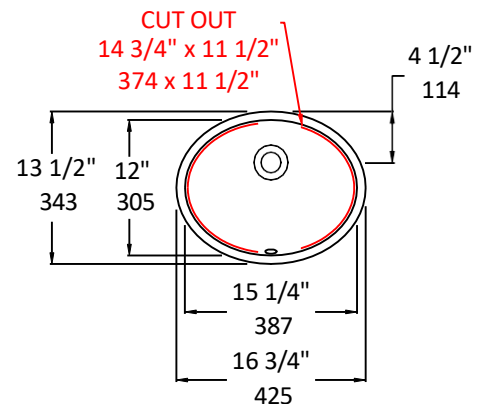

Specifications:

Installation:	Undercounter
Interior Dimensions:	15 1/4" w x 12" d x 5 3/4" h
Exterior Dimensions:	16 3/4" w x 13 1/2" d x 7 3/4" h
Material:	Porcelain
Weight:	10 lbs
Overflow:	Yes
Finishes:	001 - White
Faucet Holes:	N/A
Drain Hole Size:	Ø 1 3/4"
Cut-out Size:	14 3/4" x 11 1/2" (template available upon request)

Recommended Items:

- European drain with overflow
 - 7100-13OF
 - 7100-16OF

LACAVA reserves the right to revise any dimension or information on this sheet without notice. Dimensions are nominal and may vary within an industry accepted tolerance of 1/4". Drawings provided herein are meant to give the user an idea of the product and are not made to scale.