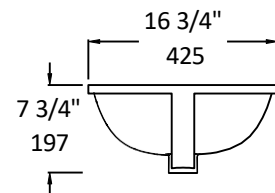

Specifications:

Installation:	Undercounter
Interior Dimensions:	15 1/4" w x 12" d x 5 3/4" h
Exterior Dimensions:	16 3/4" w x 13 1/2" d x 7 3/4" h
Material:	Porcelain
Weight:	10 lbs
Overflow:	Yes
Finishes:	001 - White
Faucet Holes:	N/A
Drain Hole Size:	Ø 1 3/4"
Cut-out Size:	14 3/4" x 11 1/2" (template available upon request)

Recommended Items:

- European drain with overflow
 - 7100-13OF
 - 7100-16OF

LACAVA reserves the right to revise any dimension or information on this sheet without notice. Dimensions are nominal and may vary within an industry accepted tolerance of 1/4". Drawings provided herein are meant to give the user an idea of the product and are not made to scale.