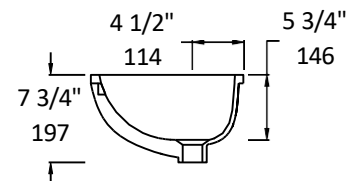

Specifications:

Installation:	Undercounter
Interior Dimensions:	15 1/4" w x 12" d x 5 3/4" h
Exterior Dimensions:	16 3/4" w x 13 1/2" d x 7 3/4" h
Material:	Porcelain
Weight:	10 lbs
Overflow:	Yes
Finishes:	001 - White
Faucet Holes:	N/A
Drain Hole Size:	Ø 1 3/4"
Cut-out Size:	14 3/4" x 11 1/2" (template available upon request)

Recommended Items:

- European drain with overflow
 - 7100-13OF
 - 7100-16OF

LACAVA reserves the right to revise any dimension or information on this sheet without notice. Dimensions are nominal and may vary within an industry accepted tolerance of 1/4". Drawings provided herein are meant to give the user an idea of the product and are not made to scale.