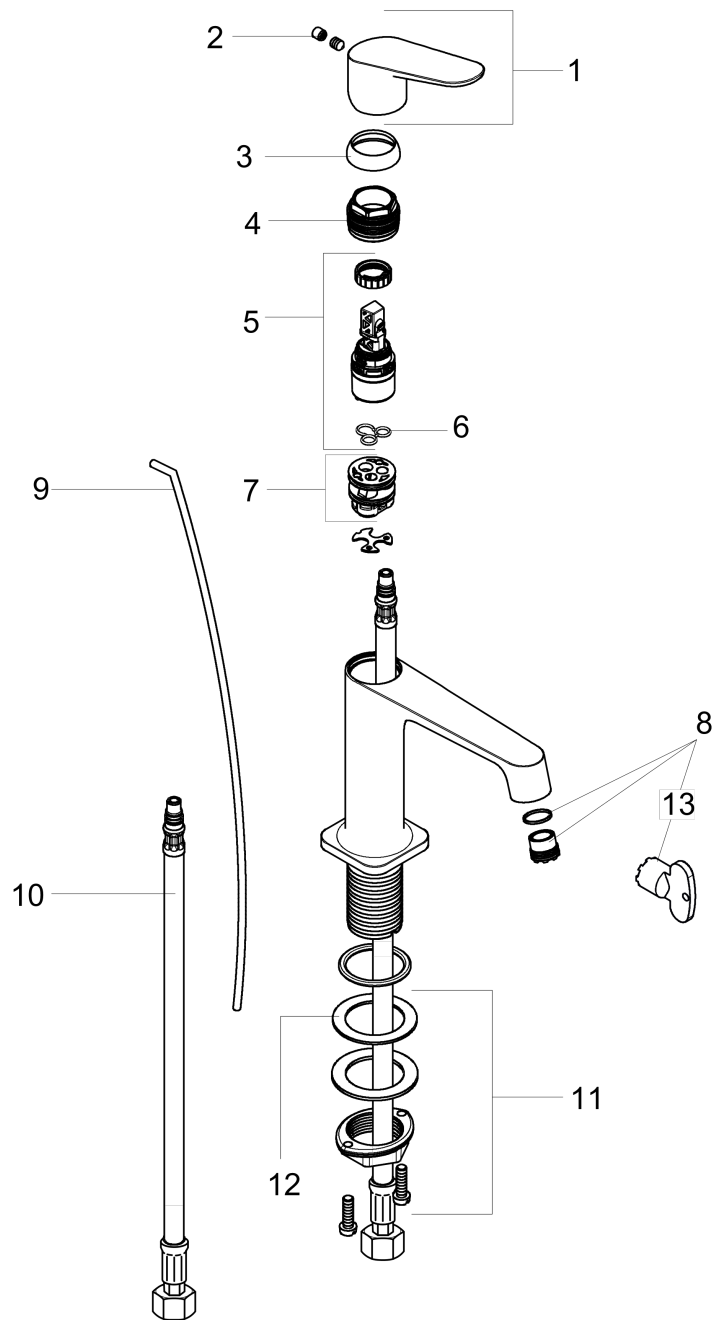

**AXOR Citterio M**  
**Single-Hole Faucet 100 with Pop-Up Drain, 1.2 GPM**  
 Finish: **chrome** Part no. : **34010001**

**Description**

**Features**

- Handle variant: Lever
- Spray modes: aerated spray
- Max. flow: 1.2 GPM (4.5 L/Min)
- Ceramic cartridge
- Includes pop-up drain

**Item details**

List Price \$ 895.00

**Technology**

**Compliance / Sustainability**

**Product image**

**Scale drawing**

**AXOR Citterio M**  
**Single-Hole Faucet 100 with Pop-Up Drain, 1.2 GPM**  
 Finish: **chrome** Part no. : **34010001**

Exploded drawing

Year of production: >07/16

**AXOR Citterio M**  
**Single-Hole Faucet 100 with Pop-Up Drain, 1.2 GPM**  
 Finish: **chrome** Part no. : **34010001**

## Spare parts list

Year of production: >07/16

Pos.	Description	Part no.	Price	PU
1	handle	34093000	-	1
2	screw cover	96762000	-	1
3	flange	98863000	-	1
4	nut	98864000	-	1
5	cartridge, assy	95973001	-	1
6	seal	98865000	-	1
7	adapter for cartridge	98866000	-	1
8	aerator M16,5x1 (4,5 l/min)	92875000	-	1
9	pull rod	96923000	-	1
10	connection hose 18½" M8x0,75 3/8"	96321001	-	1
11	fixing set (Ø 32)	13961000	-	1
12	lever collar	97548000	-	1
13	special tool	98987000	-	1
a	pop up waste	88509000	-	1