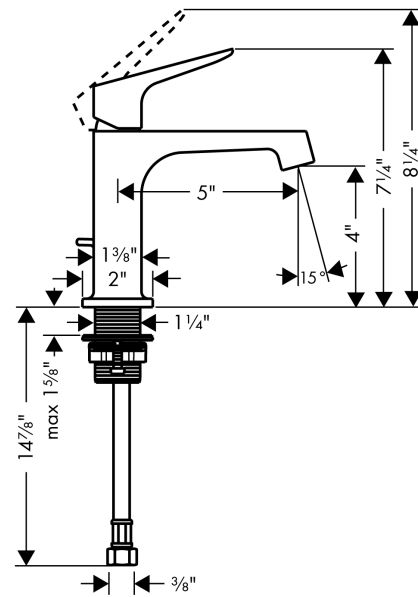

**AXOR Citterio M**  
**Single-Hole Faucet 100 with Pop-Up Drain, 1.2 GPM**  
 Finish: **chrome** Part no. : **34010001**

**Description**

**Features**

- Handle variant: Lever
- Spray modes: aerated spray
- Max. flow: 1.2 GPM (4.5 L/Min)
- Ceramic cartridge
- Includes pop-up drain

**Item details**

List Price \$ 895.00

**Technology**

**Compliance / Sustainability**

**Product image**

**Scale drawing**

**AXOR Citterio M**  
**Single-Hole Faucet 100 with Pop-Up Drain, 1.2 GPM**  
 Finish: **chrome** Part no. : **34010001**

Exploded drawing

Year of production: >07/16

**AXOR Citterio M**  
**Single-Hole Faucet 100 with Pop-Up Drain, 1.2 GPM**  
 Finish: **chrome** Part no. : **34010001**

## Spare parts list

Year of production: >07/16

Pos.	Description	Part no.	Price	PU
1	handle	34093000	-	1
2	screw cover	96762000	-	1
3	flange	98863000	-	1
4	nut	98864000	-	1
5	cartridge, assy	95973001	-	1
6	seal	98865000	-	1
7	adapter for cartridge	98866000	-	1
8	aerator M16,5x1 (4,5 l/min)	92875000	-	1
9	pull rod	96923000	-	1
10	connection hose 18½" M8x0,75 3/8"	96321001	-	1
11	fixing set (Ø 32)	13961000	-	1
12	lever collar	97548000	-	1
13	special tool	98987000	-	1
a	pop up waste	88509000	-	1