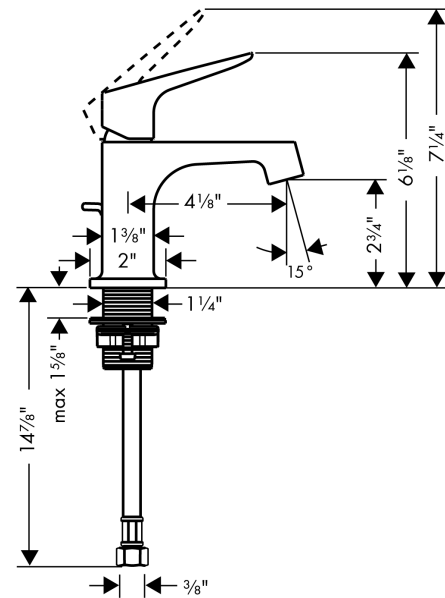

AXOR Citterio M
Single-Hole Faucet 70 with Pop-Up Drain, 1.2 GPM
 Finish: **chrome** Part no. : **34016001**

Description

Features

- Handle variant: Lever
- Spray modes: aerated spray
- Max. flow: 1.2 GPM (4.5 L/Min)
- Ceramic cartridge
- Includes pop-up drain

Item details

List Price \$ 865.00

Technology

Compliance / Sustainability

Product image

Scale drawing

AXOR Citterio M
Single-Hole Faucet 70 with Pop-Up Drain, 1.2 GPM
 Finish: **chrome** Part no. : **34016001**

Exploded drawing

Year of production: >07/16

AXOR Citterio M
Single-Hole Faucet 70 with Pop-Up Drain, 1.2 GPM
 Finish: **chrome** Part no. : **34016001**

Spare parts list

Year of production: >07/16

Pos.	Description	Part no.	Price	PU
1	handle	34093000	-	1
2	screw cover	96762000	-	1
3	flange	98863000	-	1
4	nut	98864000	-	1
5	cartridge, assy	95973001	-	1
6	seal	98865000	-	1
7	adapter for cartridge	98866000	-	1
8	aerator M16,5x1 (4,5 l/min)	92875000	-	1
9	pull rod	96923000	-	1
10	connection hose 18½" M8x0,75 3/8"	96321001	-	1
11	fixing set (Ø 32)	13961000	-	1
12	lever collar	97548000	-	1
13	special tool	98987000	-	1
a	pop up waste	88509000	-	1