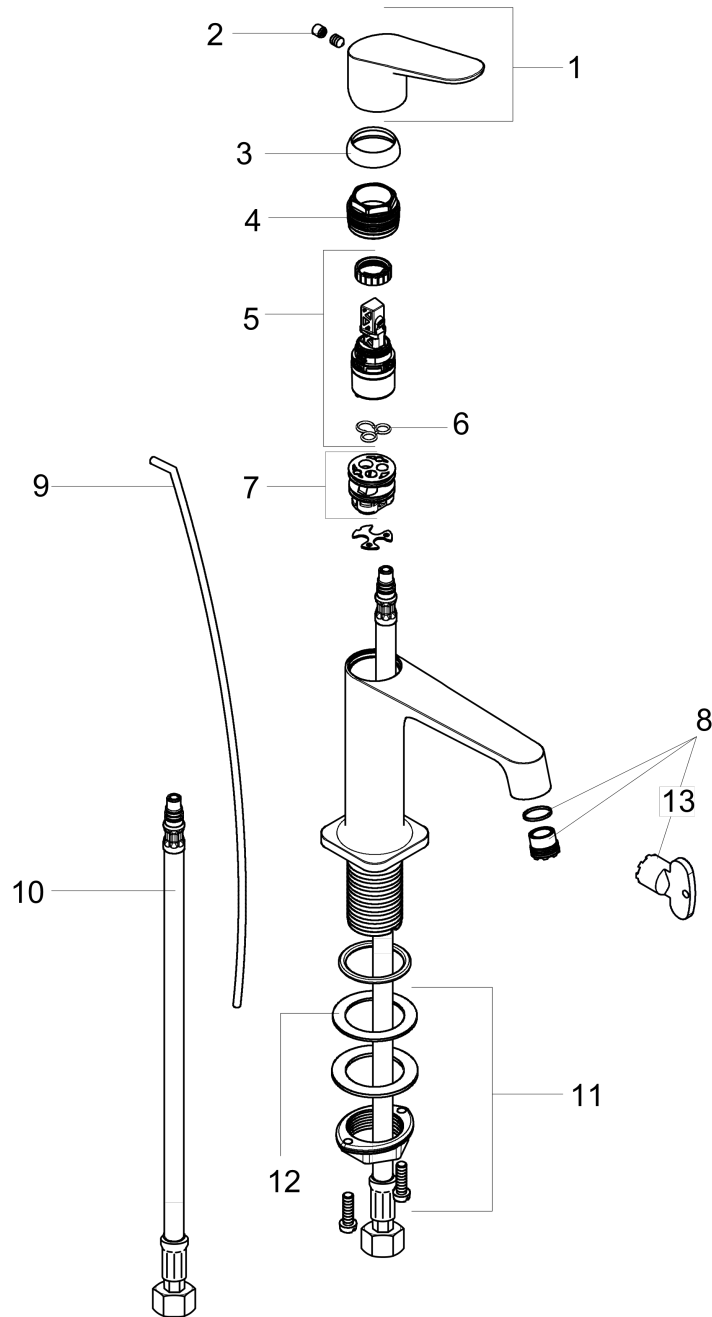

AXOR Citterio M
Single-Hole Faucet 70 with Pop-Up Drain, 1.2 GPM
 Finish: **chrome** Part no. : **34016001**

Description

Features

- Handle variant: Lever
- Spray modes: aerated spray
- Max. flow: 1.2 GPM (4.5 L/Min)
- Ceramic cartridge
- Includes pop-up drain

Item details

List Price \$ 865.00

Technology

Compliance / Sustainability

Product image

Scale drawing

AXOR Citterio M
Single-Hole Faucet 70 with Pop-Up Drain, 1.2 GPM
 Finish: **chrome** Part no. : **34016001**

Exploded drawing

Year of production: >07/16

AXOR Citterio M
Single-Hole Faucet 70 with Pop-Up Drain, 1.2 GPM
 Finish: **chrome** Part no. : **34016001**

Spare parts list

Year of production: >07/16

Pos.	Description	Part no.	Price	PU
1	handle	34093000	-	1
2	screw cover	96762000	-	1
3	flange	98863000	-	1
4	nut	98864000	-	1
5	cartridge, assy	95973001	-	1
6	seal	98865000	-	1
7	adapter for cartridge	98866000	-	1
8	aerator M16,5x1 (4,5 l/min)	92875000	-	1
9	pull rod	96923000	-	1
10	connection hose 18½" M8x0,75 3/8"	96321001	-	1
11	fixing set (Ø 32)	13961000	-	1
12	lever collar	97548000	-	1
13	special tool	98987000	-	1
a	pop up waste	88509000	-	1