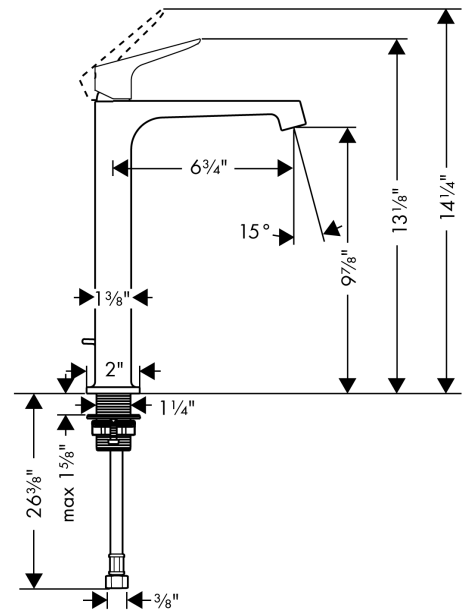

AXOR Citterio M
Single-Hole Faucet 250 with Pop-Up Drain, 1.2 GPM
 Finish: **chrome** Part no. : **34120001**

Description

Features

- Handle variant: Lever
- Spray modes: aerated spray
- Max. flow: 1.2 GPM (4.5 L/Min)
- Ceramic cartridge
- Includes pop-up drain

Item details

List Price \$ 1,238.00

Technology

Compliance / Sustainability

Product image

Scale drawing

AXOR Citterio M
Single-Hole Faucet 250 with Pop-Up Drain, 1.2 GPM
 Finish: **chrome** Part no. : **34120001**

Exploded drawing

Year of production: >07/16

AXOR Citterio M
Single-Hole Faucet 250 with Pop-Up Drain, 1.2 GPM
 Finish: **chrome** Part no. : **34120001**

Spare parts list

Year of production: >07/16

Pos.	Description	Part no.	Price	PU
1	handle	34093000	-	1
2	screw cover	96762000	-	1
3	flange	98863000	-	1
4	nut	98864000	-	1
5	cartridge, assy	95973001	-	1
6	seal	98865000	-	1
7	adapter for cartridge	98866000	-	1
8	aerator M16,5x1 (4,5 l/min)	92875000	-	1
9	pull rod	96923000	-	1
10	connection hose 35½" M8x0,75 3/8"	96316001	-	1
11	fixing set (Ø 32)	13961000	-	1
12	lever collar	97548000	-	1
13	special tool	98987000	-	1
a	pop up waste	88509000	-	1