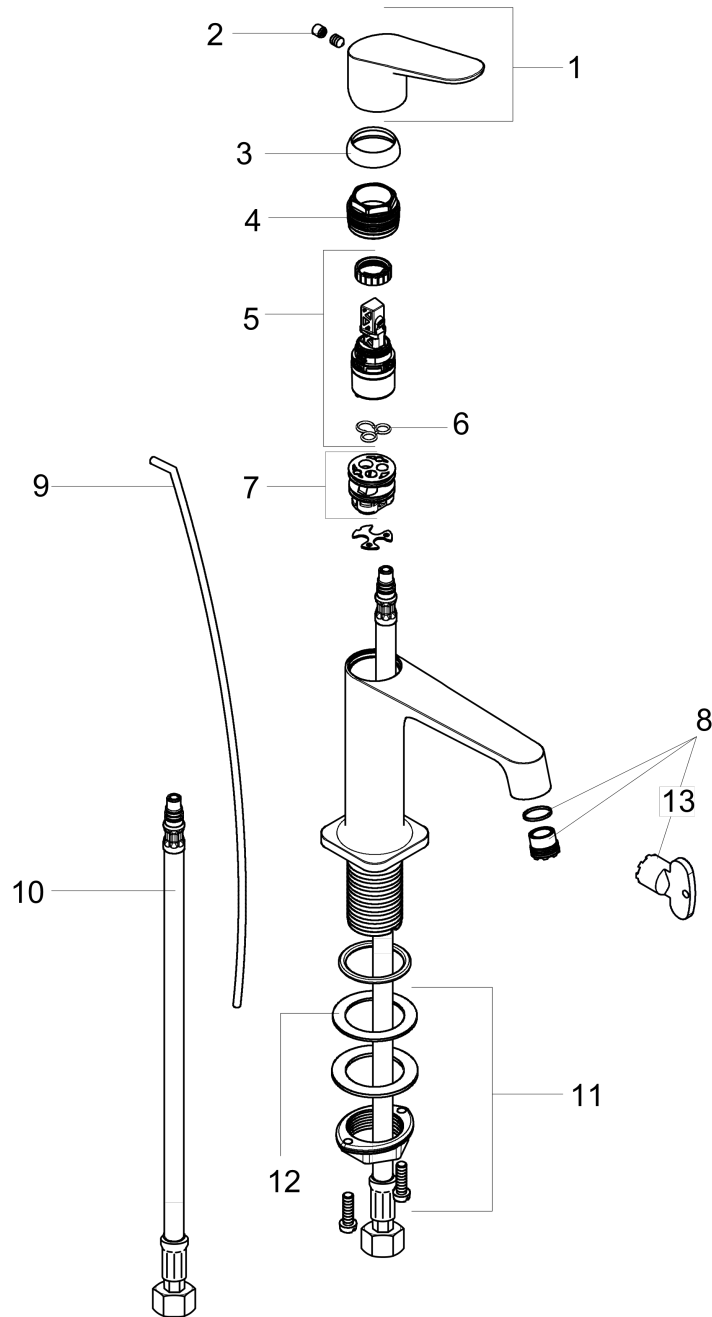

AXOR Citterio M
Single-Hole Faucet 250 with Pop-Up Drain, 1.2 GPM
 Finish: **chrome** Part no. : **34120001**

Description

Features

- Handle variant: Lever
- Spray modes: aerated spray
- Max. flow: 1.2 GPM (4.5 L/Min)
- Ceramic cartridge
- Includes pop-up drain

Item details

List Price \$ 1,238.00

Technology

Compliance / Sustainability

Product image

Scale drawing

AXOR Citterio M
Single-Hole Faucet 250 with Pop-Up Drain, 1.2 GPM
 Finish: **chrome** Part no. : **34120001**

Exploded drawing

Year of production: >07/16

AXOR Citterio M
Single-Hole Faucet 250 with Pop-Up Drain, 1.2 GPM
 Finish: **chrome** Part no. : **34120001**

Spare parts list

Year of production: >07/16

Pos.	Description	Part no.	Price	PU
1	handle	34093000	-	1
2	screw cover	96762000	-	1
3	flange	98863000	-	1
4	nut	98864000	-	1
5	cartridge, assy	95973001	-	1
6	seal	98865000	-	1
7	adapter for cartridge	98866000	-	1
8	aerator M16,5x1 (4,5 l/min)	92875000	-	1
9	pull rod	96923000	-	1
10	connection hose 35½" M8x0,75 3/8"	96316001	-	1
11	fixing set (Ø 32)	13961000	-	1
12	lever collar	97548000	-	1
13	special tool	98987000	-	1
a	pop up waste	88509000	-	1