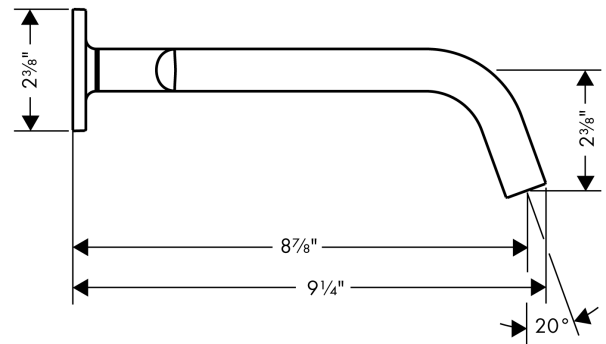

**AXOR Citterio M**  
**Wall-Mounted Widespread Faucet Trim, 1.2 GPM, without Pop-up Drain**  
 Finish: **chrome** Part no. : **34315001**

**Description**

**Features**

- Handle variant: Lever
- Spray modes: aerated spray
- Max. flow: 1.2 GPM (4.5 L/Min)
- Ceramic valves hot/cold 90°

**Item details**

List Price \$ 1,045.00

**Technology**

**Compliance / Sustainability**

**Product image**

**Scale drawing**

**AXOR Citterio M**  
**Wall-Mounted Widespread Faucet Trim, 1.2 GPM, without Pop-up Drain**  
 Finish: **chrome** Part no. : **34315001**

Exploded drawing

Year of production: >07/16

**AXOR Citterio M**  
**Wall-Mounted Widespread Faucet Trim, 1.2 GPM, without Pop-up Drain**  
 Finish: **chrome** Part no. : **34315001**

## Spare parts list

Year of production: >07/16

Pos.	Description	Part no.	Price	PU
1	handle	34095000	-	1
2	set of color-rings cold / hot water	98927000	-	1
3	handle fixing set	98932000	-	1
4	nut	98929000	-	1
5	escutcheon	98930000	-	1
6	fixing set	96393000	-	1
7	connecting thread G½	98933000	-	1
8	spout 220 mm	98935000	-	1
9	seal	97530000	-	1
10	shut off unit right closing	96350000	-	1
11	shut off unit left closing	96351000	-	1
12	special tool	98987000	-	1
13	extension 25 mm	95413000	-	1
14	extension 25 mm	96259000	-	1
15	hollow set screw M4x5	92846000	-	1
a	aerator M16,5x1 (4,5 l/min)	92875000	-	1
b	base body	10303181	-	1