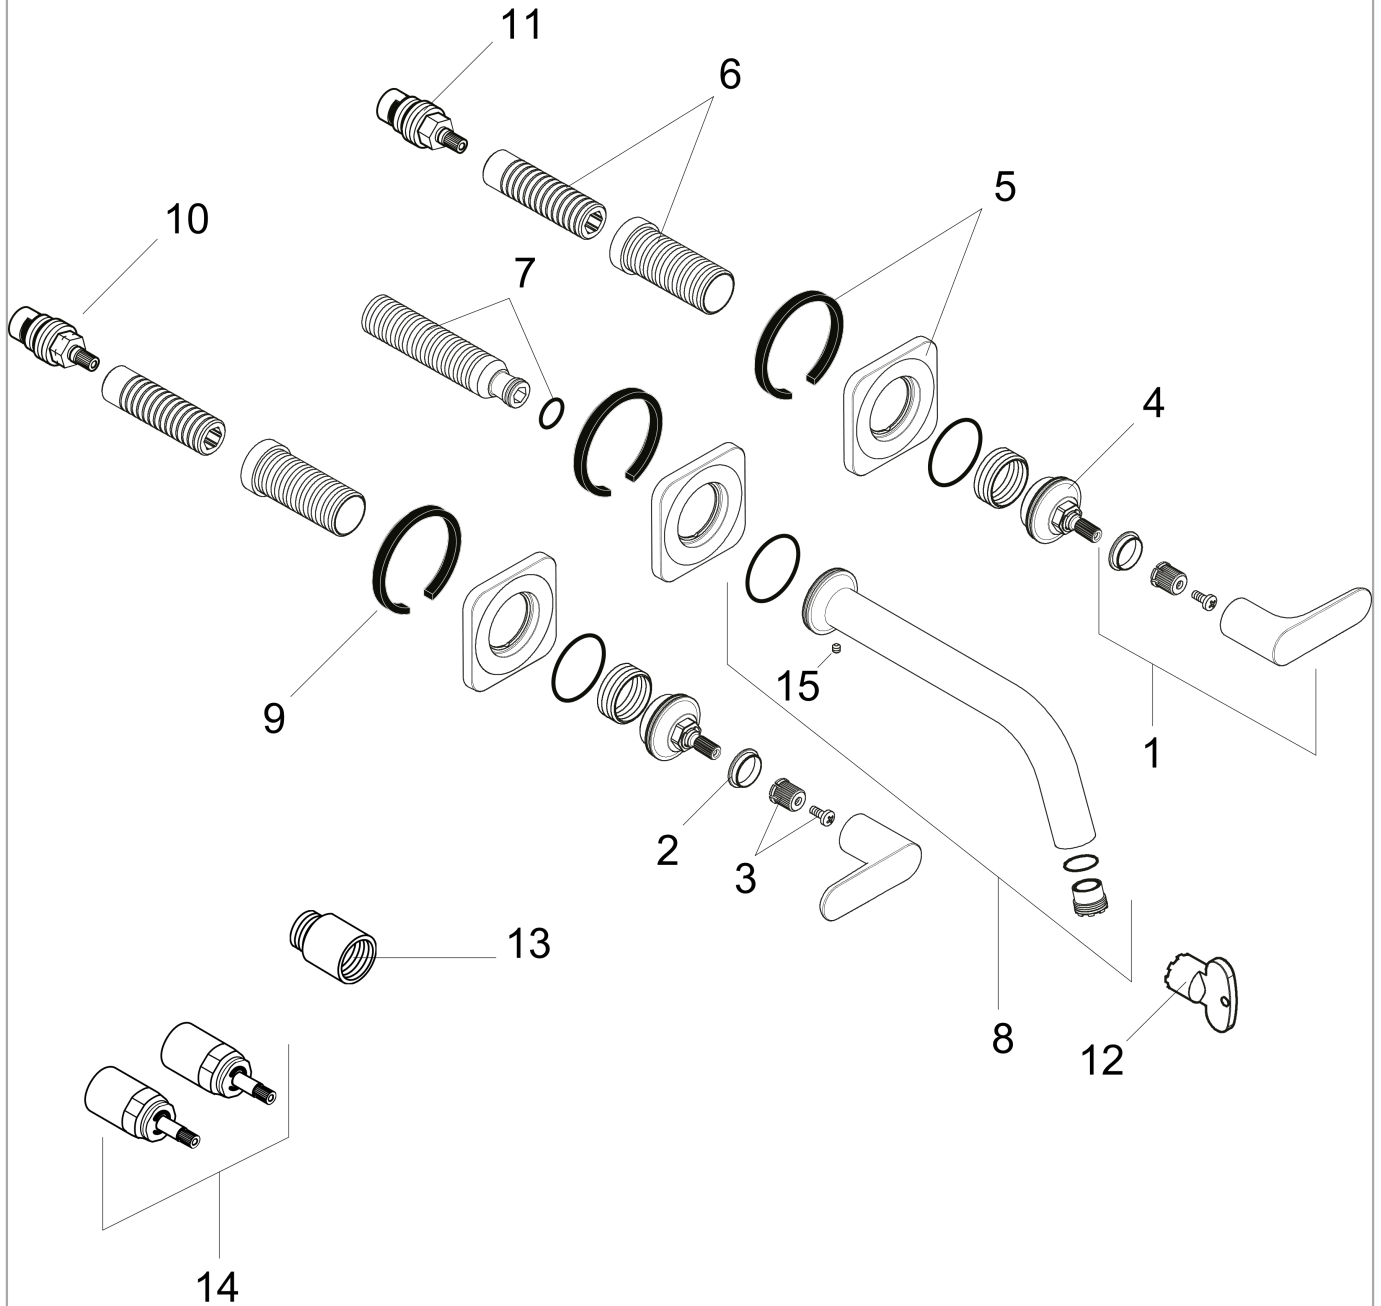

**AXOR Citterio M**  
**Wall-Mounted Widespread Faucet Trim, 1.2 GPM, without Pop-up Drain**  
 Finish: **chrome** Part no. : **34315001**

**Description**

**Features**

- Handle variant: Lever
- Spray modes: aerated spray
- Max. flow: 1.2 GPM (4.5 L/Min)
- Ceramic valves hot/cold 90°

**Item details**

List Price \$ 1,045.00

**Technology**

**Compliance / Sustainability**

**Product image**

**Scale drawing**

**AXOR Citterio M**  
**Wall-Mounted Widespread Faucet Trim, 1.2 GPM, without Pop-up Drain**  
 Finish: **chrome** Part no. : **34315001**

Exploded drawing

Year of production: >07/16

**AXOR Citterio M**  
**Wall-Mounted Widespread Faucet Trim, 1.2 GPM, without Pop-up Drain**  
 Finish: **chrome** Part no. : **34315001**

## Spare parts list

Year of production: >07/16

Pos.	Description	Part no.	Price	PU
1	handle	34095000	-	1
2	set of color-rings cold / hot water	98927000	-	1
3	handle fixing set	98932000	-	1
4	nut	98929000	-	1
5	escutcheon	98930000	-	1
6	fixing set	96393000	-	1
7	connecting thread G½	98933000	-	1
8	spout 220 mm	98935000	-	1
9	seal	97530000	-	1
10	shut off unit right closing	96350000	-	1
11	shut off unit left closing	96351000	-	1
12	special tool	98987000	-	1
13	extension 25 mm	95413000	-	1
14	extension 25 mm	96259000	-	1
15	hollow set screw M4x5	92846000	-	1
a	aerator M16,5x1 (4,5 l/min)	92875000	-	1
b	base body	10303181	-	1