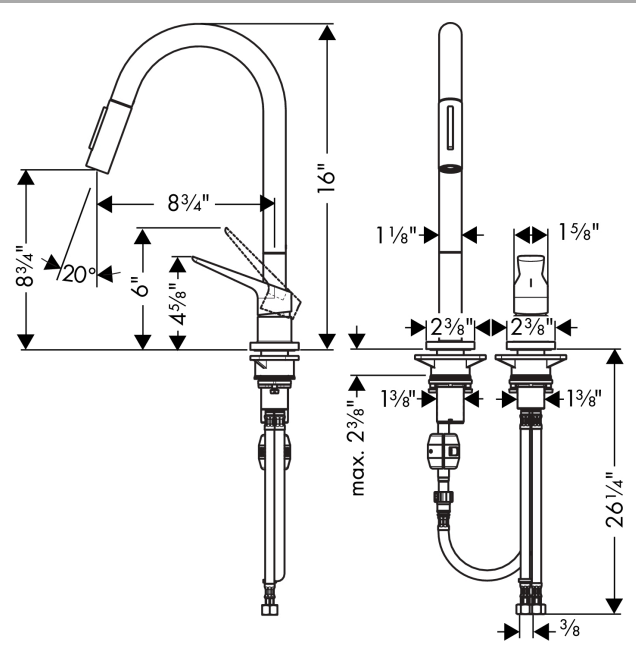

AXOR Citterio M
2-Hole Single-Handle Kitchen Faucet 2-Spray Pull-Down, 1.75 GPM
 Finish: **chrome** Part no. : **34822001**

Description

Features

- Swivel range 150°
- Laminar spray, needle spray, Shower spray pattern
- Toggle spray diverter
- MagFit magnetic sprayhead docking
- Freestanding installation 2-hole
- Max. flow: 1.75 GPM (6.6 L/Min)
- Ceramic cartridge
- 3/8" connections
- Integrated double backflow prevention
- Extension length up to 19 5/8" (50cm)
- 2-Hole Single-Handle Kitchen Faucet, connection hoses, Fastening set, Mounting Material, Assembly instructions

Item details

List Price \$ 989.00

Technology

Compliance / Sustainability

Product image

Scale drawing

AXOR Citterio M
2-Hole Single-Handle Kitchen Faucet 2-Spray Pull-Down, 1.75 GPM
 Finish: **chrome** Part no. : **34822001**

Spare parts list

Year of production: >06/20

Pos.	Description	Part no.	Price	PU
1	spout cpl.	95562000	-	1
2	filter	97735000	-	1
3	handspray	95908001	-	1
4	set of non return valves DW 15	97350000	-	1
5	O-ring 18x1,5	98231000	-	1
6	aerator laminar M22x1 (15 l/min)	95909000	-	1
7	O-ring 20x1	98140000	-	1
8	service tool	95910000	-	1
9	sealing washer	97825000	-	1
10	support	97523000	-	1
11	fixing set (Ø 34)	95049000	-	1
12	lever collar	97548000	-	1
13	weight	98551000	-	1
14	hose 1,50 m	88624000	-	1
15	handle	95902000	-	1
16	screw cover	96762000	-	1
17	flange	96763000	-	1
18	nut	97209000	-	1
19	cartridge, assy	92730000	-	1
20	seal	95008000	-	1
21	connection hose 600 mm M10x1	95561000	-	1
22	connection hose 35½" M8x0,75 3/8"	96316001	-	1
23	O-ring 11x2	98127000	-	1
24	set of lever collars	98365000	-	1
25	O-ring 21x2,5	98211000	-	1
26	non return valve	93218000	-	1