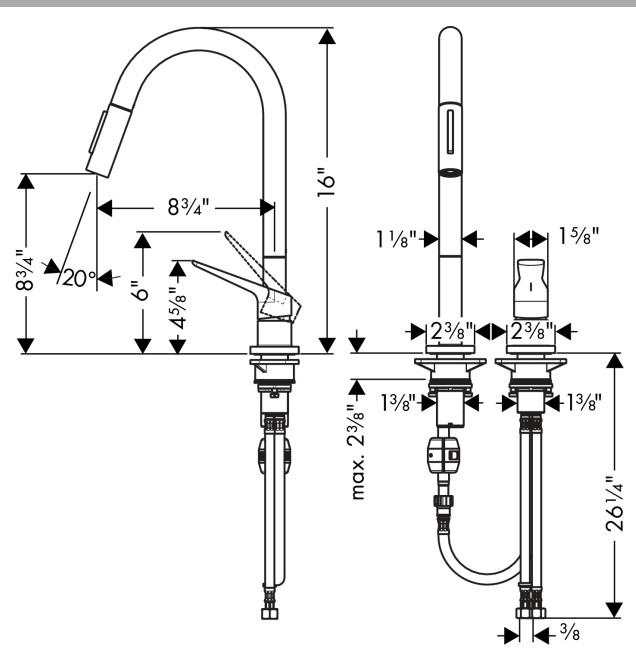

AXOR Citterio M
2-Hole Single-Handle Kitchen Faucet 2-Spray Pull-Down, 1.75 GPM
 Finish: **Steel Optic** Part no. : **34822801**

Description

Features

- Swivel range 150°
- Laminar spray, needle spray, Shower spray pattern
- Toggle spray diverter
- MagFit magnetic sprayhead docking
- Freestanding installation 2-hole
- Max. flow: 1.75 GPM (6.6 L/Min)
- Ceramic cartridge
- 3/8" connections
- Integrated double backflow prevention
- Extension length up to 19 5/8" (50cm)
- 2-Hole Single-Handle Kitchen Faucet, connection hoses, Fastening set, Mounting Material, Assembly instructions

Item details

List Price \$ 1,305.00

Technology

Compliance / Sustainability

Product image

Scale drawing

AXOR Citterio M
2-Hole Single-Handle Kitchen Faucet 2-Spray Pull-Down, 1.75 GPM
 Finish: **Steel Optic** Part no. : **34822801**

Spare parts list

Year of production: >06/20

Pos.	Description	Part no.	Price	PU
1	spout cpl.	95562800	-	1
2	filter	97735000	-	1
3	handspray	95908801	-	1
4	set of non return valves DW 15	97350000	-	1
5	O-ring 18x1,5	98231000	-	1
6	aerator laminar M22x1 (15 l/min)	95909000	-	1
7	service tool	95910000	-	1
8	O-ring 20x1	98140000	-	1
9	sealing washer	97825000	-	1
10	support	97523000	-	1
11	fixing set (Ø 34)	95049000	-	1
12	lever collar	97548000	-	1
13	weight	98551000	-	1
14	hose 1,50 m	88624000	-	1
15	handle	95902800	-	1
16	screw cover	96762000	-	1
17	flange	96763800	-	1
18	nut	97209000	-	1
19	cartridge, assy	92730000	-	1
20	seal	95008000	-	1
21	connection hose 600 mm M10x1	95561000	-	1
22	connection hose 35½" M8x0,75 3/8"	96316001	-	1
23	O-ring 11x2	98127000	-	1
24	set of lever collars	98365000	-	1
25	O-ring 21x2,5	98211000	-	1
26	non return valve	93218000	-	1