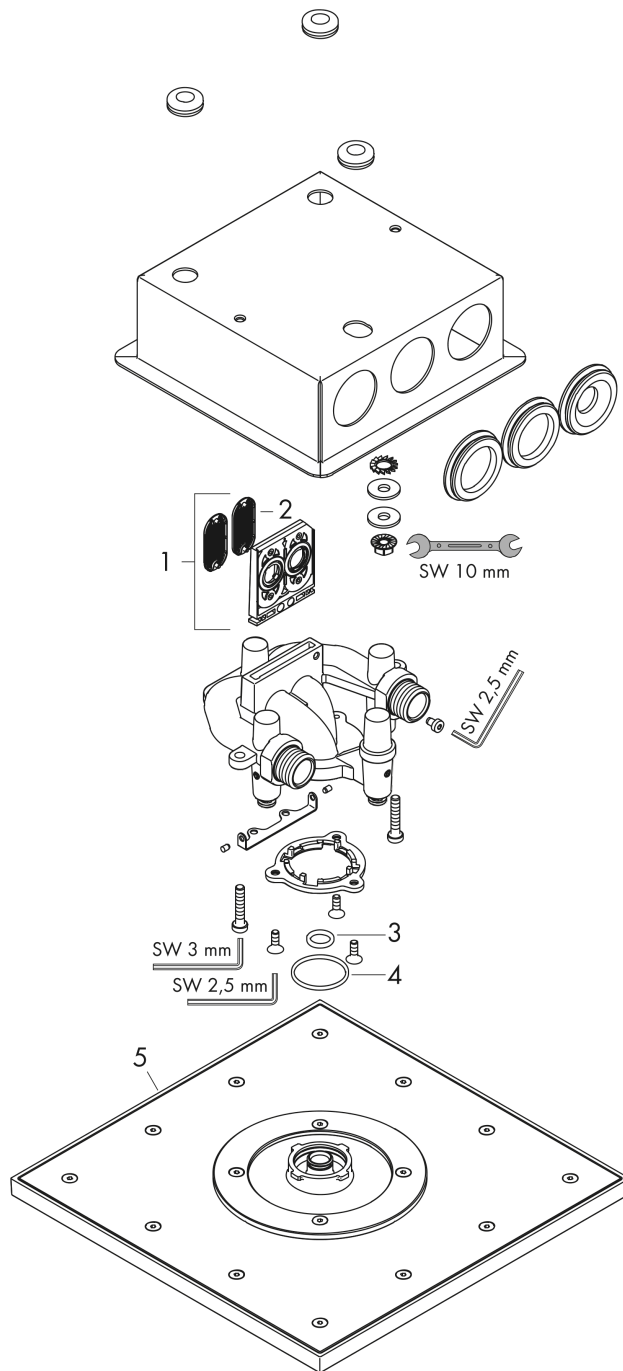

AXOR ShowerSolutions
Showerhead 250 Square 2-Jet, Flush Ceiling Mount, 2.5 GPM
 Finish: **brushed nickel** Part no. : **35313821**

Description

Features

- Consists of: Showerhead
- Shower head size: 9.84" x 9.84"
- Spray modes: PowderRain, Intense PowderRain
- Max. flow: 2.5 GPM (9.5 L/Min)
- Select button on thermostat
- dynamic spray nozzles move out while using
- Showerhead removable for cleaning

Item details

List Price \$ 2,279.00

Technology

Compliance / Sustainability

Product image

Scale drawing

AXOR ShowerSolutions
Showerhead 250 Square 2-Jet, Flush Ceiling Mount, 2.5 GPM
 Finish: brushed nickel Part no. : 35313821

Exploded drawing

Year of production: >07/21

AXOR ShowerSolutions
Showerhead 250 Square 2-Jet, Flush Ceiling Mount, 2.5 GPM
 Finish: **brushed nickel** Part no. : **35313821**

Spare parts list

Year of production: >07/21

Pos.	Description	Part no.	Price	PU
1	service unit	93423821	-	1
2	filter	93402000	-	1
3	O-ring 11x2	98127000	-	1
4	O-Ring 28x2	98194000	-	1
5	head shower	93460821	-	1