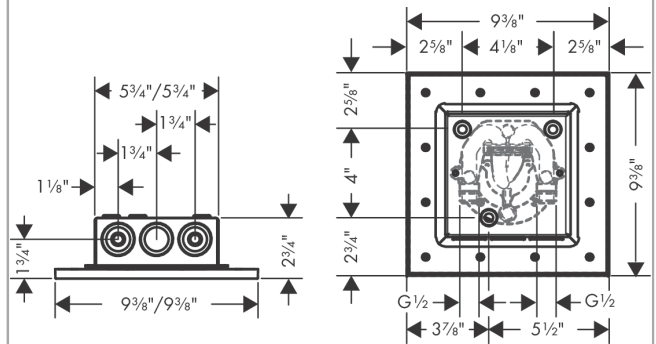

AXOR ShowerSolutions
Showerhead 250 Square 2-Jet, Flush Ceiling Mount, 2.5 GPM
 Finish: **brushed nickel** Part no. : **35313821**

Description

Features

- Consists of: Showerhead
- Shower head size: 9.84" x 9.84"
- Spray modes: PowderRain, Intense PowderRain
- Max. flow: 2.5 GPM (9.5 L/Min)
- Select button on thermostat
- dynamic spray nozzles move out while using
- Showerhead removable for cleaning

Item details

List Price \$ 2,279.00

Technology

Compliance / Sustainability

Product image

Scale drawing

AXOR ShowerSolutions
Showerhead 250 Square 2-Jet, Flush Ceiling Mount, 2.5 GPM
 Finish: brushed nickel Part no. : 35313821

Exploded drawing

Year of production: >07/21

AXOR ShowerSolutions
Showerhead 250 Square 2-Jet, Flush Ceiling Mount, 2.5 GPM
 Finish: **brushed nickel** Part no. : **35313821**

Spare parts list

Year of production: >07/21

Pos.	Description	Part no.	Price	PU
1	service unit	93423821	-	1
2	filter	93402000	-	1
3	O-ring 11x2	98127000	-	1
4	O-Ring 28x2	98194000	-	1
5	head shower	93460821	-	1