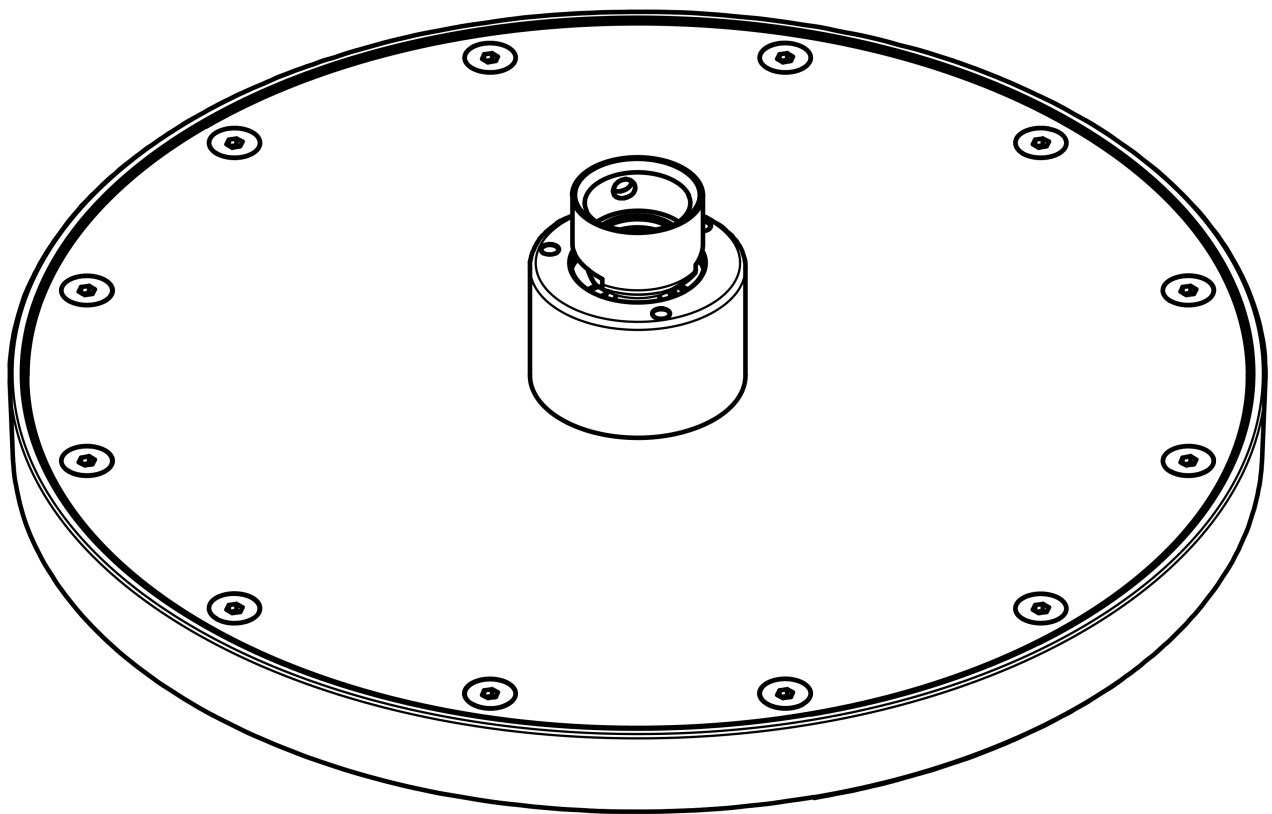

**AXOR ShowerSolutions**  
**Showerhead 220 1-Jet, 1.5 GPM**  
 Finish: **brushed gold optic** Part no. : **35369251**

**Description**

**Features**

- Shower head size: 8.66"
- Spray modes: Rain
- Max. flow: 1.5 GPM (5.7 L/Min)
- Spray face finish: Fully-finished matching spray face
- Showerhead removable for cleaning

**Item details**

List Price \$ 1,056.00

**Technology**

**Compliance / Sustainability**

**Product image**

**Scale drawing**

AXOR ShowerSolutions  
 Showerhead 220 1-Jet, 1.5 GPM  
 Finish: brushed gold optic Part no. : 35369251

Exploded drawing

Year of production: >07/22

**AXOR ShowerSolutions**  
**Showerhead 220 1-Jet, 1.5 GPM**  
 Finish: **brushed gold optic** Part no. : **35369251**

**Spare parts list**

Year of production: >07/22