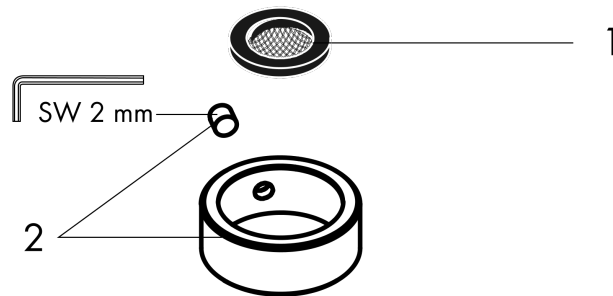

**AXOR ShowerSolutions**  
**Showerhead 220 1-Jet, 1.5 GPM**  
 Finish: **brushed gold optic** Part no. : **35369251**

**Description**

**Features**

- Shower head size: 8.66"
- Spray modes: Rain
- Max. flow: 1.5 GPM (5.7 L/Min)
- Spray face finish: Fully-finished matching spray face
- Showerhead removable for cleaning

**Item details**

List Price \$ 1,056.00

**Technology**

**Compliance / Sustainability**

**Product image**

**Scale drawing**

AXOR ShowerSolutions  
 Showerhead 220 1-Jet, 1.5 GPM  
 Finish: brushed gold optic Part no. : 35369251

Exploded drawing

Year of production: >07/22

**AXOR ShowerSolutions**  
**Showerhead 220 1-Jet, 1.5 GPM**  
 Finish: **brushed gold optic** Part no. : **35369251**

**Spare parts list**

Year of production: >07/22