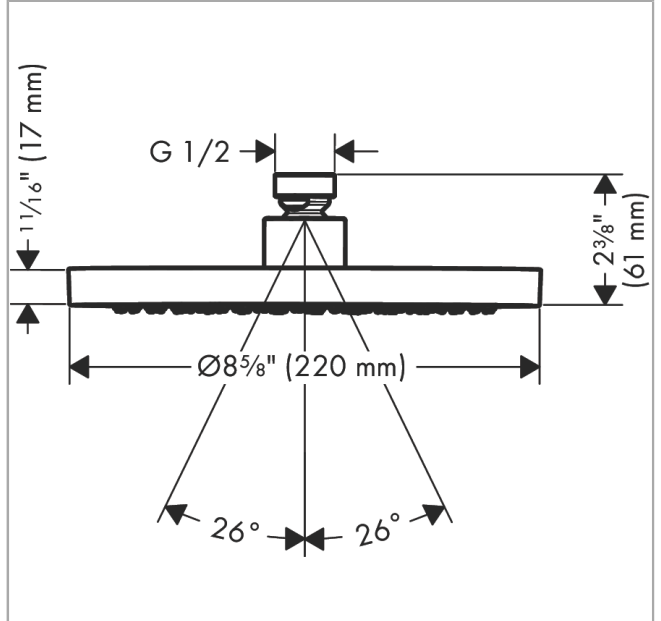

**AXOR ShowerSolutions**  
**Showerhead 220 1-Jet, 1.5 GPM**  
 Finish: **brushed gold optic** Part no. : **35369251**

**Description**

**Features**

- Shower head size: 8.66"
- Spray modes: Rain
- Max. flow: 1.5 GPM (5.7 L/Min)
- Spray face finish: Fully-finished matching spray face
- Showerhead removable for cleaning

**Item details**

List Price \$ 1,056.00

**Technology**

**Compliance / Sustainability**

**Product image**

**Scale drawing**

AXOR ShowerSolutions  
 Showerhead 220 1-Jet, 1.5 GPM  
 Finish: brushed gold optic Part no. : 35369251

Exploded drawing

Year of production: >07/22

**AXOR ShowerSolutions**  
**Showerhead 220 1-Jet, 1.5 GPM**  
 Finish: **brushed gold optic** Part no. : **35369251**

**Spare parts list**

Year of production: >07/22