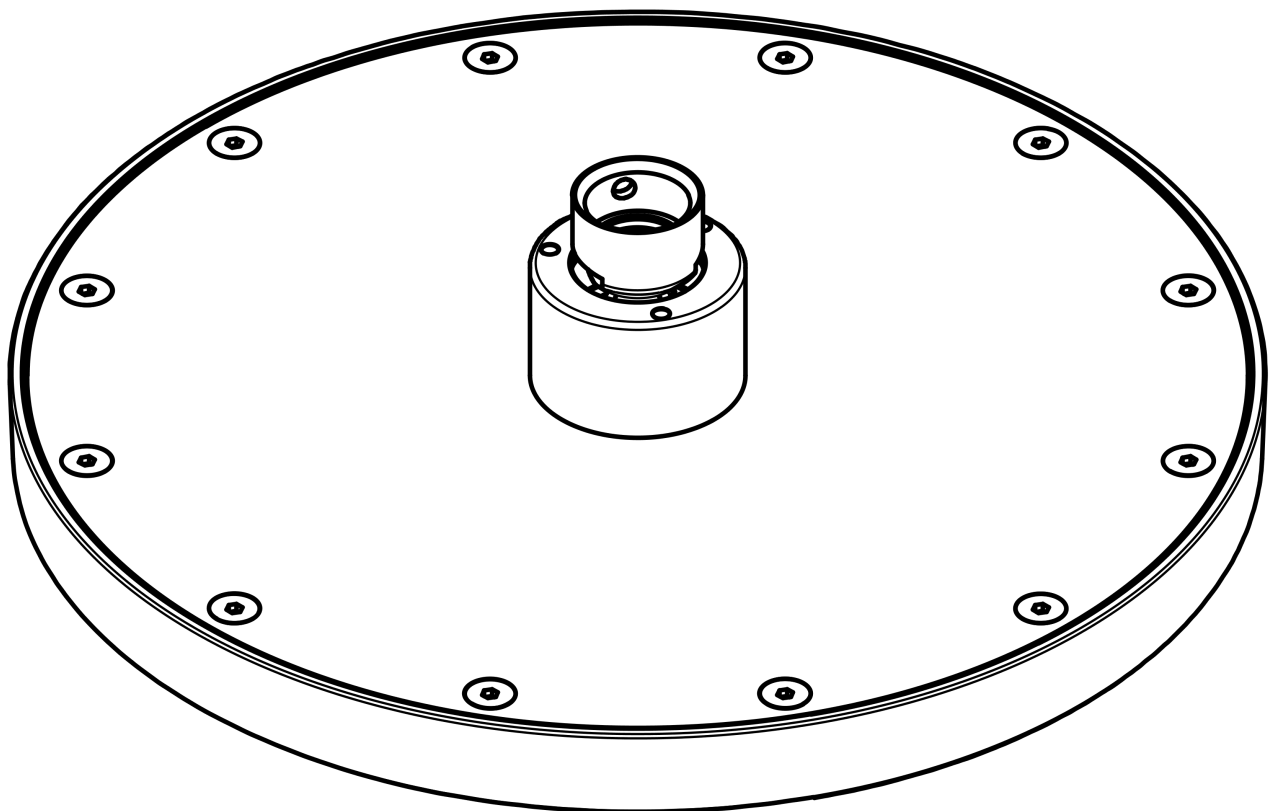

AXOR ShowerSolutions
Showerhead 220 1-Jet, 1.5 GPM
 Finish: **brushed black chrome** Part no. : **35369341**

Description

Features

- Shower head size: 8.66"
- Spray modes: Rain
- Max. flow: 1.5 GPM (5.7 L/Min)
- Spray face finish: Fully-finished matching spray face
- Showerhead removable for cleaning

Item details

List Price \$ 1,056.00

Technology

Compliance / Sustainability

Product image

Scale drawing

AXOR ShowerSolutions
Showerhead 220 1-Jet, 1.5 GPM

Finish: brushed black chrome Part no. : 35369341

Exploded drawing

Year of production: >07/22

AXOR ShowerSolutions
Showerhead 220 1-Jet, 1.5 GPM

Finish: **brushed black chrome** Part no. : **35369341**

Spare parts list

Year of production: >07/22

Pos.	Description	Part no.	Price	PU
1	filter packing	94246000	-	1
2	lock washer	98942341	-	1