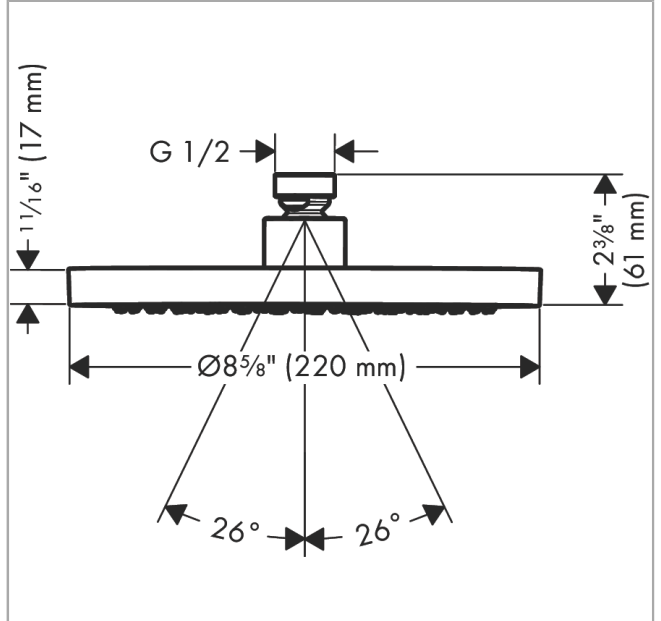

AXOR ShowerSolutions
Showerhead 220 1-Jet, 1.5 GPM
 Finish: **brushed black chrome** Part no. : **35369341**

Description

Features

- Shower head size: 8.66"
- Spray modes: Rain
- Max. flow: 1.5 GPM (5.7 L/Min)
- Spray face finish: Fully-finished matching spray face
- Showerhead removable for cleaning

Item details

List Price \$ 1,056.00

Technology

Compliance / Sustainability

Product image

Scale drawing

AXOR ShowerSolutions
Showerhead 220 1-Jet, 1.5 GPM

Finish: brushed black chrome Part no. : 35369341

Exploded drawing

Year of production: >07/22

AXOR ShowerSolutions
Showerhead 220 1-Jet, 1.5 GPM

Finish: **brushed black chrome** Part no. : **35369341**

Spare parts list

Year of production: >07/22

Pos.	Description	Part no.	Price	PU
1	filter packing	94246000	-	1
2	lock washer	98942341	-	1