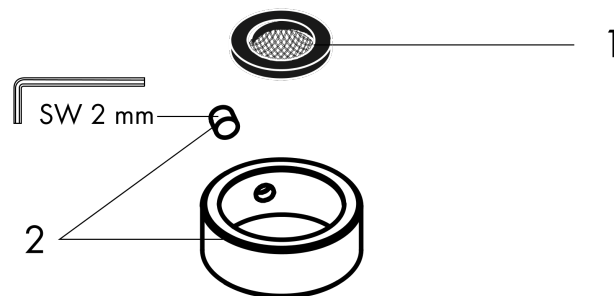

AXOR ShowerSolutions
Showerhead 220 1-Jet, 1.5 GPM
 Finish: **brushed black chrome** Part no. : **35369341**

Description

Features

- Shower head size: 8.66"
- Spray modes: Rain
- Max. flow: 1.5 GPM (5.7 L/Min)
- Spray face finish: Fully-finished matching spray face
- Showerhead removable for cleaning

Item details

List Price \$ 1,056.00

Technology

Compliance / Sustainability

Product image

Scale drawing

AXOR ShowerSolutions
Showerhead 220 1-Jet, 1.5 GPM

Finish: brushed black chrome Part no. : 35369341

Exploded drawing

Year of production: >07/22

AXOR ShowerSolutions
Showerhead 220 1-Jet, 1.5 GPM

Finish: **brushed black chrome** Part no. : **35369341**

Spare parts list

Year of production: >07/22

Pos.	Description	Part no.	Price	PU
1	filter packing	94246000	-	1
2	lock washer	98942341	-	1