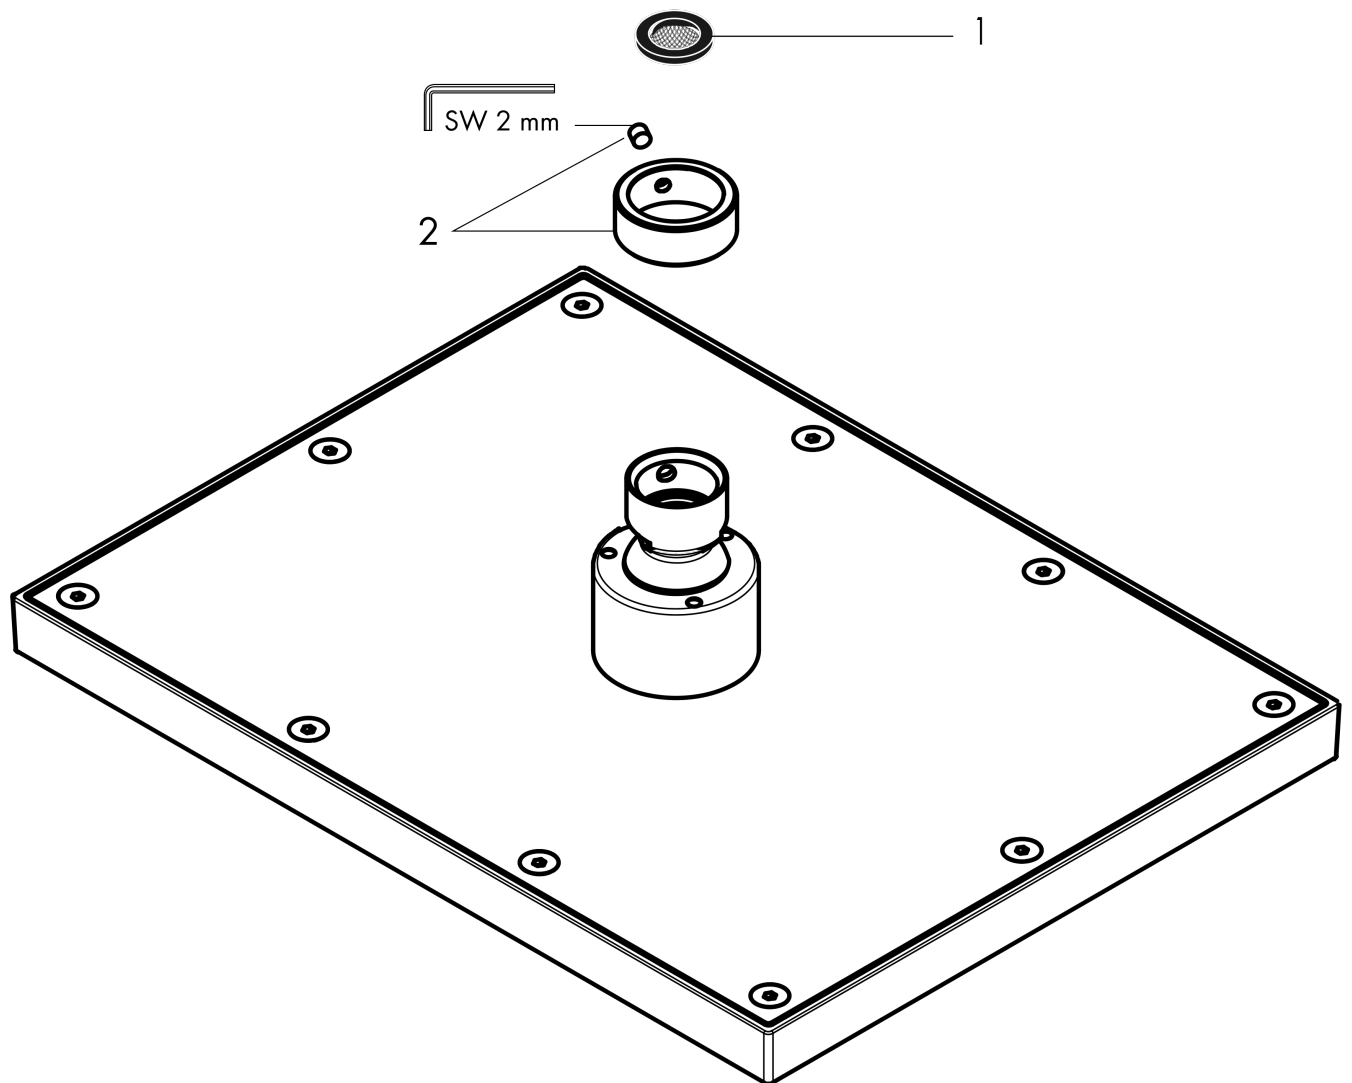

AXOR ShowerSolutions
Showerhead 245/185 1-Jet, 2.5 GPM
 Finish: **brushed gold optic** Part no. : **35370251**

Description

Features

- Shower head size: 9.64" x 7.28"
- Spray modes: Rain
- Max. flow: 2.5 GPM (9.5 L/Min)
- Spray face finish: Fully-finished matching spray face
- Showerhead removable for cleaning

Item details

List Price \$ 1,122.00

Technology

Compliance / Sustainability

Product image

Scale drawing

AXOR ShowerSolutions
 Showerhead 245/185 1-Jet, 2.5 GPM
 Finish: brushed gold optic Part no. : 35370251

Exploded drawing

Year of production: >07/22

AXOR ShowerSolutions
Showerhead 245/185 1-Jet, 2.5 GPM
 Finish: **brushed gold optic** Part no. : **35370251**

Spare parts list

Year of production: >07/22

Pos.	Description	Part no.	Price	PU
1	filter packing	94246000	-	1
2	lock washer	98942251	-	1