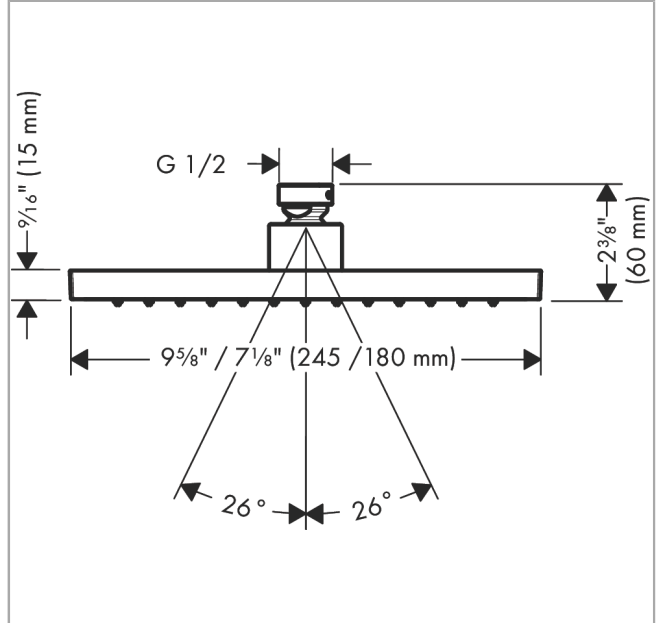

AXOR ShowerSolutions
Showerhead 245/185 1-Jet, 2.5 GPM
 Finish: **brushed gold optic** Part no. : **35370251**

Description

Features

- Shower head size: 9.64" x 7.28"
- Spray modes: Rain
- Max. flow: 2.5 GPM (9.5 L/Min)
- Spray face finish: Fully-finished matching spray face
- Showerhead removable for cleaning

Item details

List Price \$ 1,122.00

Technology

Compliance / Sustainability

Product image

Scale drawing

AXOR ShowerSolutions
 Showerhead 245/185 1-Jet, 2.5 GPM
 Finish: brushed gold optic Part no. : 35370251

Exploded drawing

Year of production: >07/22

AXOR ShowerSolutions
Showerhead 245/185 1-Jet, 2.5 GPM
 Finish: **brushed gold optic** Part no. : **35370251**

Spare parts list

Year of production: >07/22

Pos.	Description	Part no.	Price	PU
1	filter packing	94246000	-	1
2	lock washer	98942251	-	1