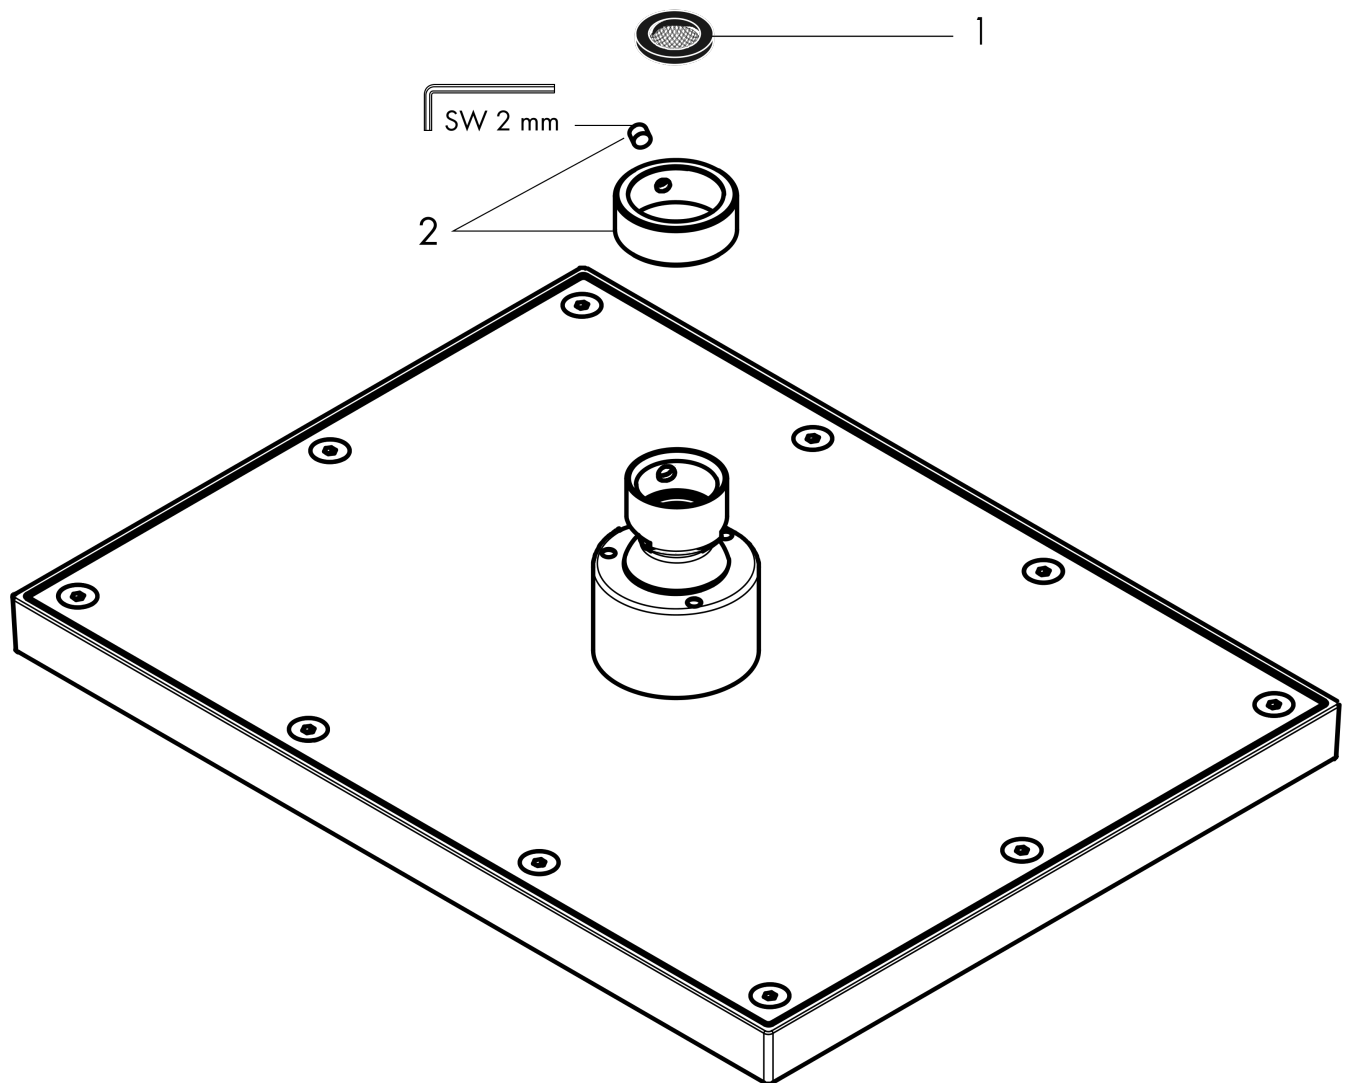

AXOR ShowerSolutions
Showerhead 245/185 1-Jet, 2.5 GPM
 Finish: **brushed black chrome** Part no. : **35370341**

Description

Features

- Shower head size: 9.64" x 7.28"
- Spray modes: Rain
- Max. flow: 2.5 GPM (9.5 L/Min)
- Spray face finish: Fully-finished matching spray face
- Showerhead removable for cleaning

Item details

List Price \$ 1,122.00

Technology

Compliance / Sustainability

Product image

Scale drawing

AXOR ShowerSolutions
 Showerhead 245/185 1-Jet, 2.5 GPM
 Finish: brushed black chrome Part no. : 35370341

Exploded drawing

Year of production: >07/22

AXOR ShowerSolutions
Showerhead 245/185 1-Jet, 2.5 GPM
 Finish: **brushed black chrome** Part no. : **35370341**

Spare parts list

Year of production: >07/22

Pos.	Description	Part no.	Price	PU
1	filter packing	94246000	-	1
2	lock washer	98942341	-	1