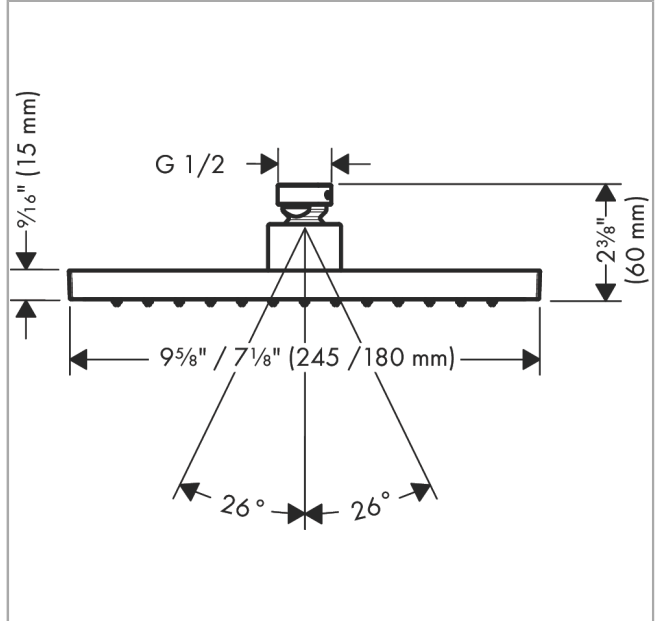

AXOR ShowerSolutions
Showerhead 245/185 1-Jet, 2.5 GPM
 Finish: **brushed black chrome** Part no. : **35370341**

Description

Features

- Shower head size: 9.64" x 7.28"
- Spray modes: Rain
- Max. flow: 2.5 GPM (9.5 L/Min)
- Spray face finish: Fully-finished matching spray face
- Showerhead removable for cleaning

Item details

List Price \$ 1,122.00

Technology

Compliance / Sustainability

Product image

Scale drawing

AXOR ShowerSolutions
 Showerhead 245/185 1-Jet, 2.5 GPM
 Finish: brushed black chrome Part no. : 35370341

Exploded drawing

Year of production: >07/22

AXOR ShowerSolutions
Showerhead 245/185 1-Jet, 2.5 GPM
 Finish: **brushed black chrome** Part no. : **35370341**

Spare parts list

Year of production: >07/22

Pos.	Description	Part no.	Price	PU
1	filter packing	94246000	-	1
2	lock washer	98942341	-	1