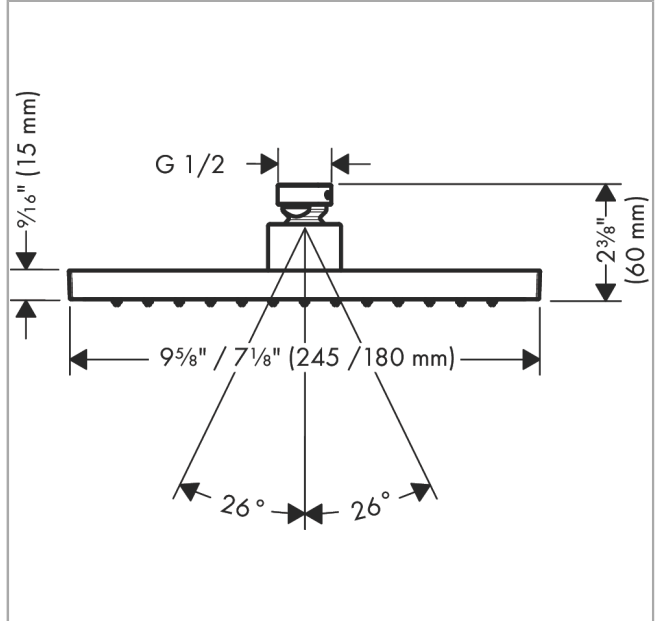

AXOR ShowerSolutions
Showerhead 245/185 1-Jet, 2.5 GPM
 Finish: **matte black** Part no. : **35370671**

Description

Features

- Shower head size: 9.64" x 7.28"
- Spray modes: Rain
- Max. flow: 2.5 GPM (9.5 L/Min)
- Spray face finish: Fully-finished matching spray face
- Showerhead removable for cleaning

Item details

List Price \$ 1,122.00

Technology

Compliance / Sustainability

Product image

Scale drawing

AXOR ShowerSolutions
 Showerhead 245/185 1-Jet, 2.5 GPM
 Finish: matte black Part no. : 35370671

Exploded drawing

Year of production: >07/22

AXOR ShowerSolutions
Showerhead 245/185 1-Jet, 2.5 GPM
 Finish: **matte black** Part no. : **35370671**

Spare parts list

Year of production: >07/22

Pos.	Description	Part no.	Price	PU
1	filter packing	94246000	-	1
2	lock washer	98942671	-	1