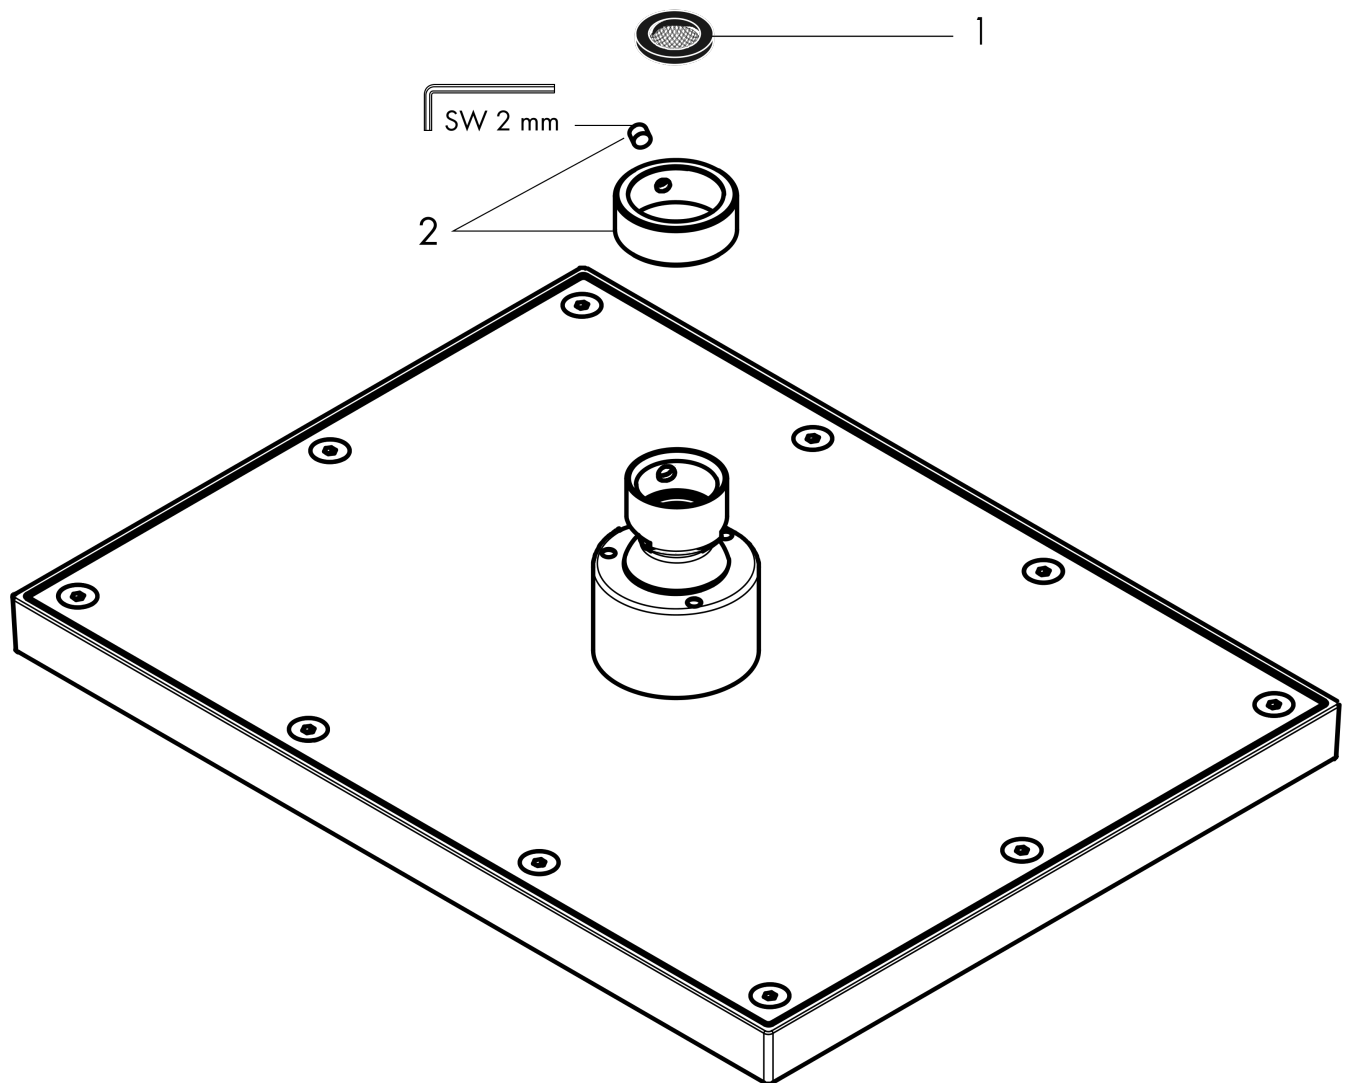

AXOR ShowerSolutions
Showerhead 245/185 1-Jet, 2.5 GPM
 Finish: **matte black** Part no. : **35370671**

Description

Features

- Shower head size: 9.64" x 7.28"
- Spray modes: Rain
- Max. flow: 2.5 GPM (9.5 L/Min)
- Spray face finish: Fully-finished matching spray face
- Showerhead removable for cleaning

Item details

List Price \$ 1,122.00

Technology

Compliance / Sustainability

Product image

Scale drawing

AXOR ShowerSolutions
 Showerhead 245/185 1-Jet, 2.5 GPM
 Finish: matte black Part no. : 35370671

Exploded drawing

Year of production: >07/22

AXOR ShowerSolutions
Showerhead 245/185 1-Jet, 2.5 GPM
 Finish: **matte black** Part no. : **35370671**

Spare parts list

Year of production: >07/22

Pos.	Description	Part no.	Price	PU
1	filter packing	94246000	-	1
2	lock washer	98942671	-	1