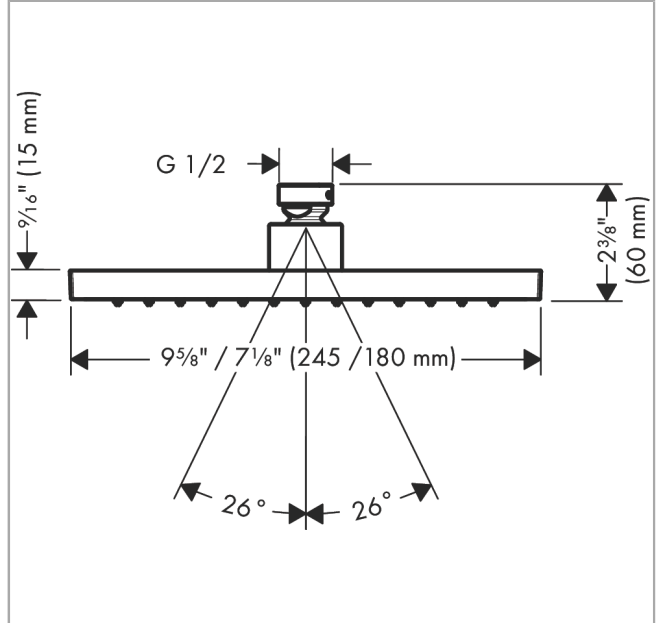

**AXOR ShowerSolutions**  
**Showerhead 245/185 1-Jet, 2.5 GPM**  
 Finish: **brushed nickel** Part no. : **35370821**

**Description**

**Features**

- Shower head size: 9.64" x 7.28"
- Spray modes: Rain
- Max. flow: 2.5 GPM (9.5 L/Min)
- Spray face finish: Fully-finished matching spray face
- Showerhead removable for cleaning

**Item details**

List Price \$ 1,122.00

**Technology**

**Compliance / Sustainability**

**Product image**

**Scale drawing**

AXOR ShowerSolutions  
 Showerhead 245/185 1-Jet, 2.5 GPM  
 Finish: brushed nickel Part no. : 35370821

Exploded drawing

Year of production: >07/22

**AXOR ShowerSolutions**  
**Showerhead 245/185 1-Jet, 2.5 GPM**  
 Finish: brushed nickel Part no. : 35370821

Spare parts list

Year of production: >07/22

Pos.	Description	Part no.	Price	PU
1	filter packing	94246000	-	1
2	lock washer	98942821	-	1