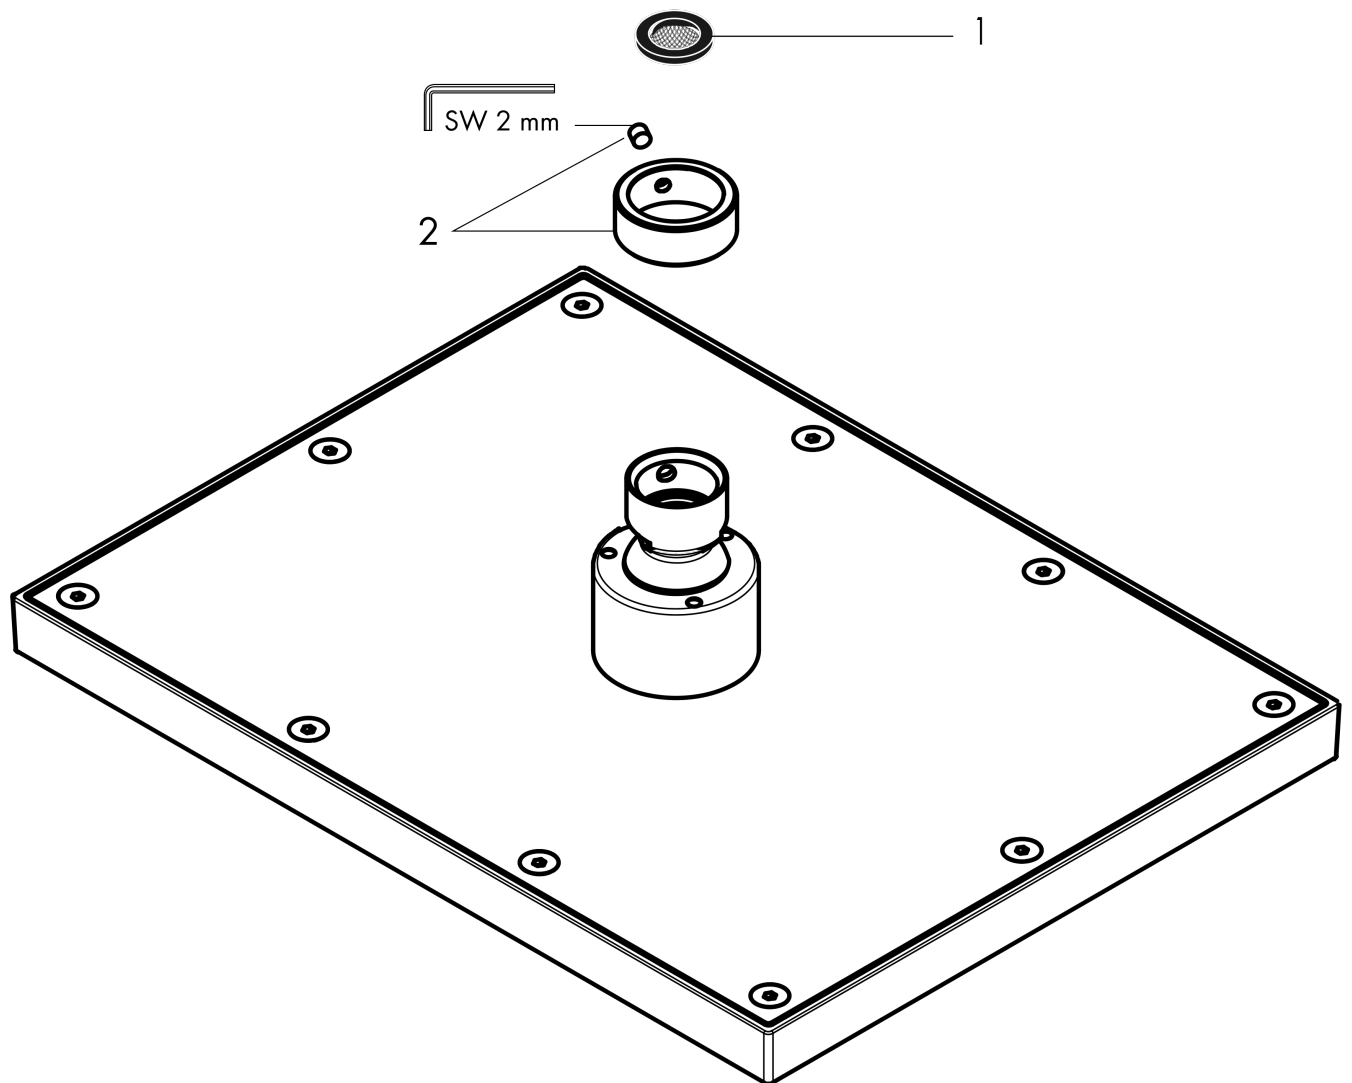

**AXOR ShowerSolutions**  
**Showerhead 245/185 1-Jet, 2.5 GPM**  
 Finish: **brushed nickel** Part no. : **35370821**

**Description**

**Features**

- Shower head size: 9.64" x 7.28"
- Spray modes: Rain
- Max. flow: 2.5 GPM (9.5 L/Min)
- Spray face finish: Fully-finished matching spray face
- Showerhead removable for cleaning

**Item details**

List Price \$ 1,122.00

**Technology**

**Compliance / Sustainability**

**Product image**

**Scale drawing**

AXOR ShowerSolutions  
 Showerhead 245/185 1-Jet, 2.5 GPM  
 Finish: brushed nickel Part no. : 35370821

Exploded drawing

Year of production: >07/22

**AXOR ShowerSolutions**  
**Showerhead 245/185 1-Jet, 2.5 GPM**  
 Finish: brushed nickel Part no. : 35370821

Spare parts list

Year of production: >07/22

Pos.	Description	Part no.	Price	PU
1	filter packing	94246000	-	1
2	lock washer	98942821	-	1