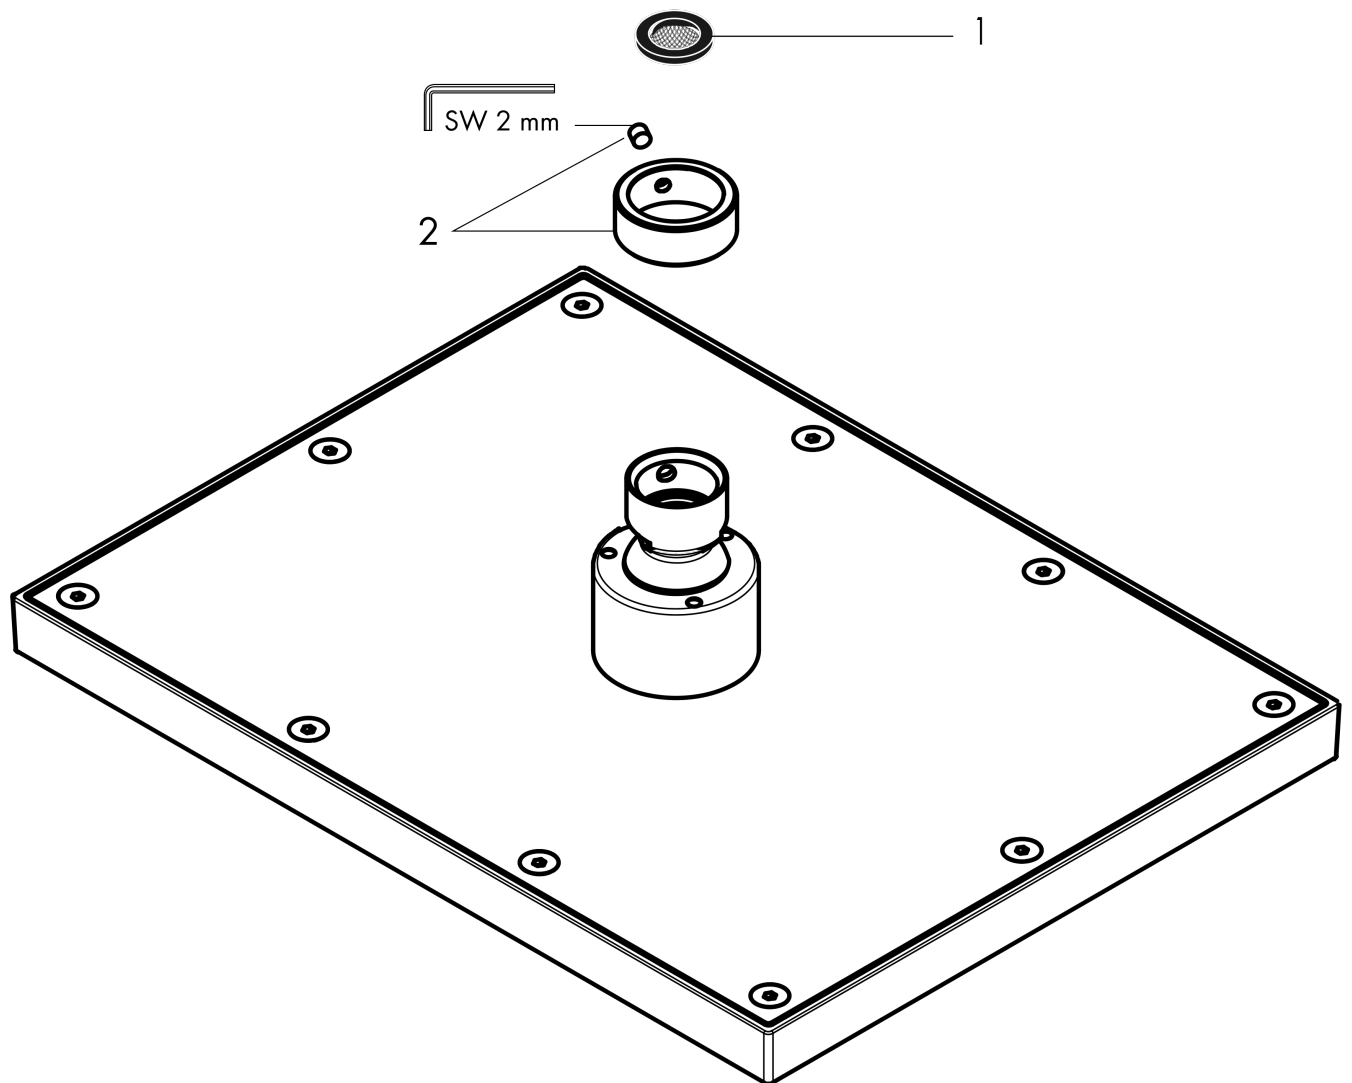

AXOR ShowerSolutions
Showerhead 245/185 1-Jet, 1.5 GPM
 Finish: **brushed gold optic** Part no. : **35372251**

Description

Features

- Shower head size: 9.64" x 7.28"
- Spray modes: Rain
- Max. flow: 1.5 GPM (5.7 L/Min)
- Spray face finish: Fully-finished matching spray face
- Showerhead removable for cleaning

Item details

List Price \$ 1,122.00

Technology

Compliance / Sustainability

Product image

Scale drawing

AXOR ShowerSolutions
 Showerhead 245/185 1-Jet, 1.5 GPM
 Finish: brushed gold optic Part no. : 35372251

Exploded drawing

Year of production: >07/22

AXOR ShowerSolutions
Showerhead 245/185 1-Jet, 1.5 GPM
 Finish: **brushed gold optic** Part no. : **35372251**

Spare parts list

Year of production: >07/22

Pos.	Description	Part no.	Price	PU
1	filter packing	94246000	-	1
2	lock washer	98942251	-	1