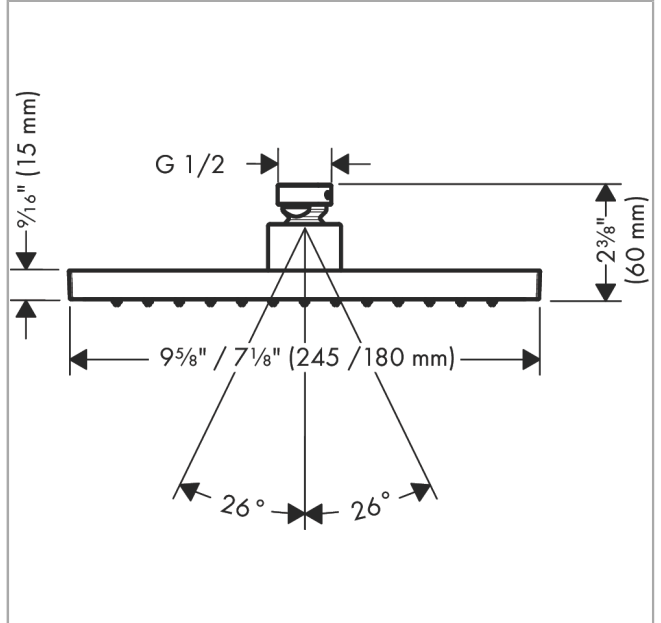

AXOR ShowerSolutions
Showerhead 245/185 1-Jet, 1.5 GPM
 Finish: **brushed gold optic** Part no. : **35372251**

Description

Features

- Shower head size: 9.64" x 7.28"
- Spray modes: Rain
- Max. flow: 1.5 GPM (5.7 L/Min)
- Spray face finish: Fully-finished matching spray face
- Showerhead removable for cleaning

Item details

List Price \$ 1,122.00

Technology

Compliance / Sustainability

Product image

Scale drawing

AXOR ShowerSolutions
 Showerhead 245/185 1-Jet, 1.5 GPM
 Finish: brushed gold optic Part no. : 35372251

Exploded drawing

Year of production: >07/22

AXOR ShowerSolutions
Showerhead 245/185 1-Jet, 1.5 GPM
 Finish: **brushed gold optic** Part no. : **35372251**

Spare parts list

Year of production: >07/22

Pos.	Description	Part no.	Price	PU
1	filter packing	94246000	-	1
2	lock washer	98942251	-	1