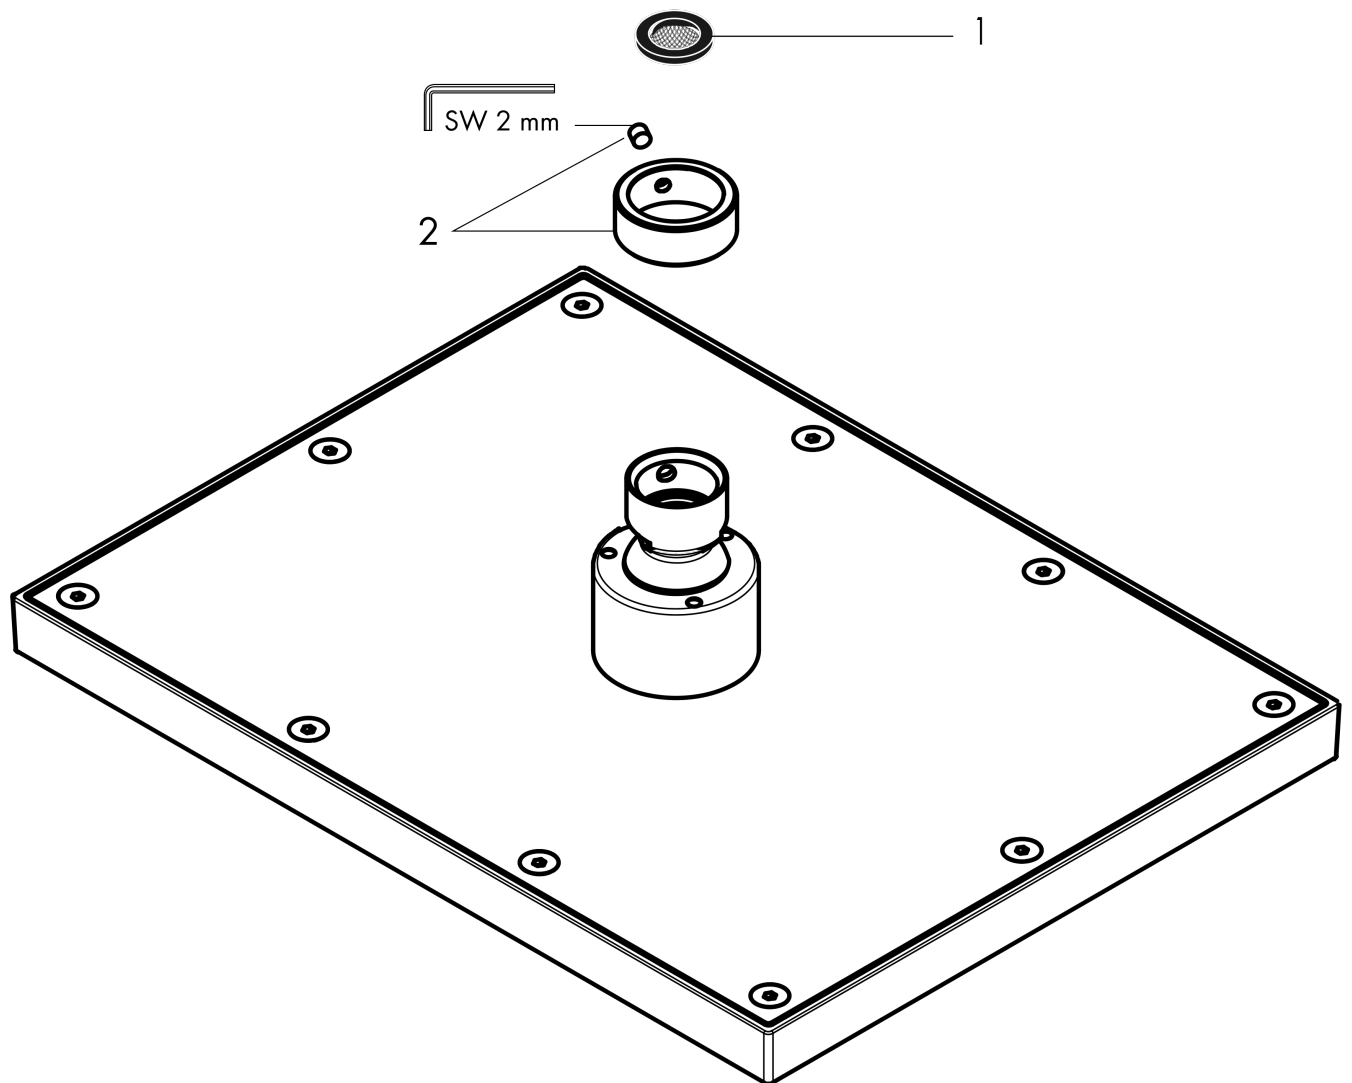

AXOR ShowerSolutions
Showerhead 245/185 1-Jet, 1.5 GPM
 Finish: **matte black** Part no. : **35372671**

Description

Features

- Shower head size: 9.64" x 7.28"
- Spray modes: Rain
- Max. flow: 1.5 GPM (5.7 L/Min)
- Spray face finish: Fully-finished matching spray face
- Showerhead removable for cleaning

Item details

List Price \$ 1,122.00

Technology

Compliance / Sustainability

Product image

Scale drawing

AXOR ShowerSolutions
 Showerhead 245/185 1-Jet, 1.5 GPM
 Finish: matte black Part no. : 35372671

Exploded drawing

Year of production: >07/22

AXOR ShowerSolutions
Showerhead 245/185 1-Jet, 1.5 GPM
 Finish: **matte black** Part no. : **35372671**

Spare parts list

Year of production: >07/22

Pos.	Description	Part no.	Price	PU
1	filter packing	94246000	-	1
2	lock washer	98942671	-	1