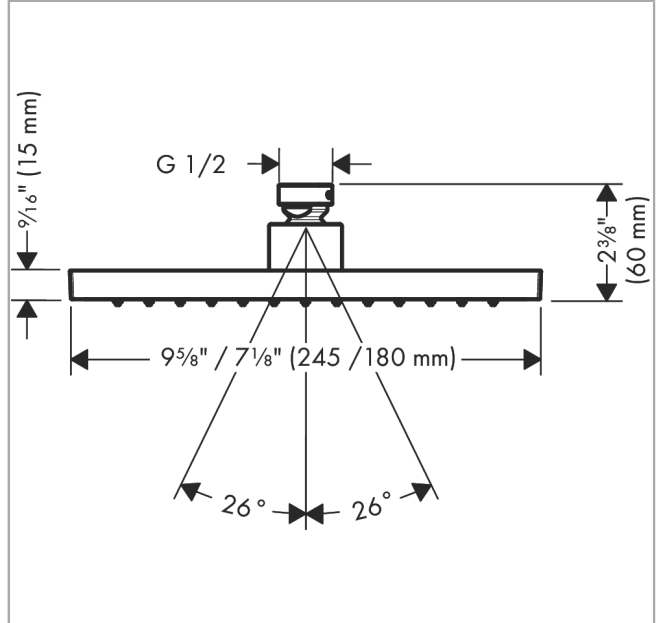

AXOR ShowerSolutions
Showerhead 245/185 1-Jet, 1.5 GPM
 Finish: **matte black** Part no. : **35372671**

Description

Features

- Shower head size: 9.64" x 7.28"
- Spray modes: Rain
- Max. flow: 1.5 GPM (5.7 L/Min)
- Spray face finish: Fully-finished matching spray face
- Showerhead removable for cleaning

Item details

List Price \$ 1,122.00

Technology

Compliance / Sustainability

Product image

Scale drawing

AXOR ShowerSolutions
 Showerhead 245/185 1-Jet, 1.5 GPM
 Finish: matte black Part no. : 35372671

Exploded drawing

Year of production: >07/22

AXOR ShowerSolutions
Showerhead 245/185 1-Jet, 1.5 GPM
 Finish: **matte black** Part no. : **35372671**

Spare parts list

Year of production: >07/22

Pos.	Description	Part no.	Price	PU
1	filter packing	94246000	-	1
2	lock washer	98942671	-	1