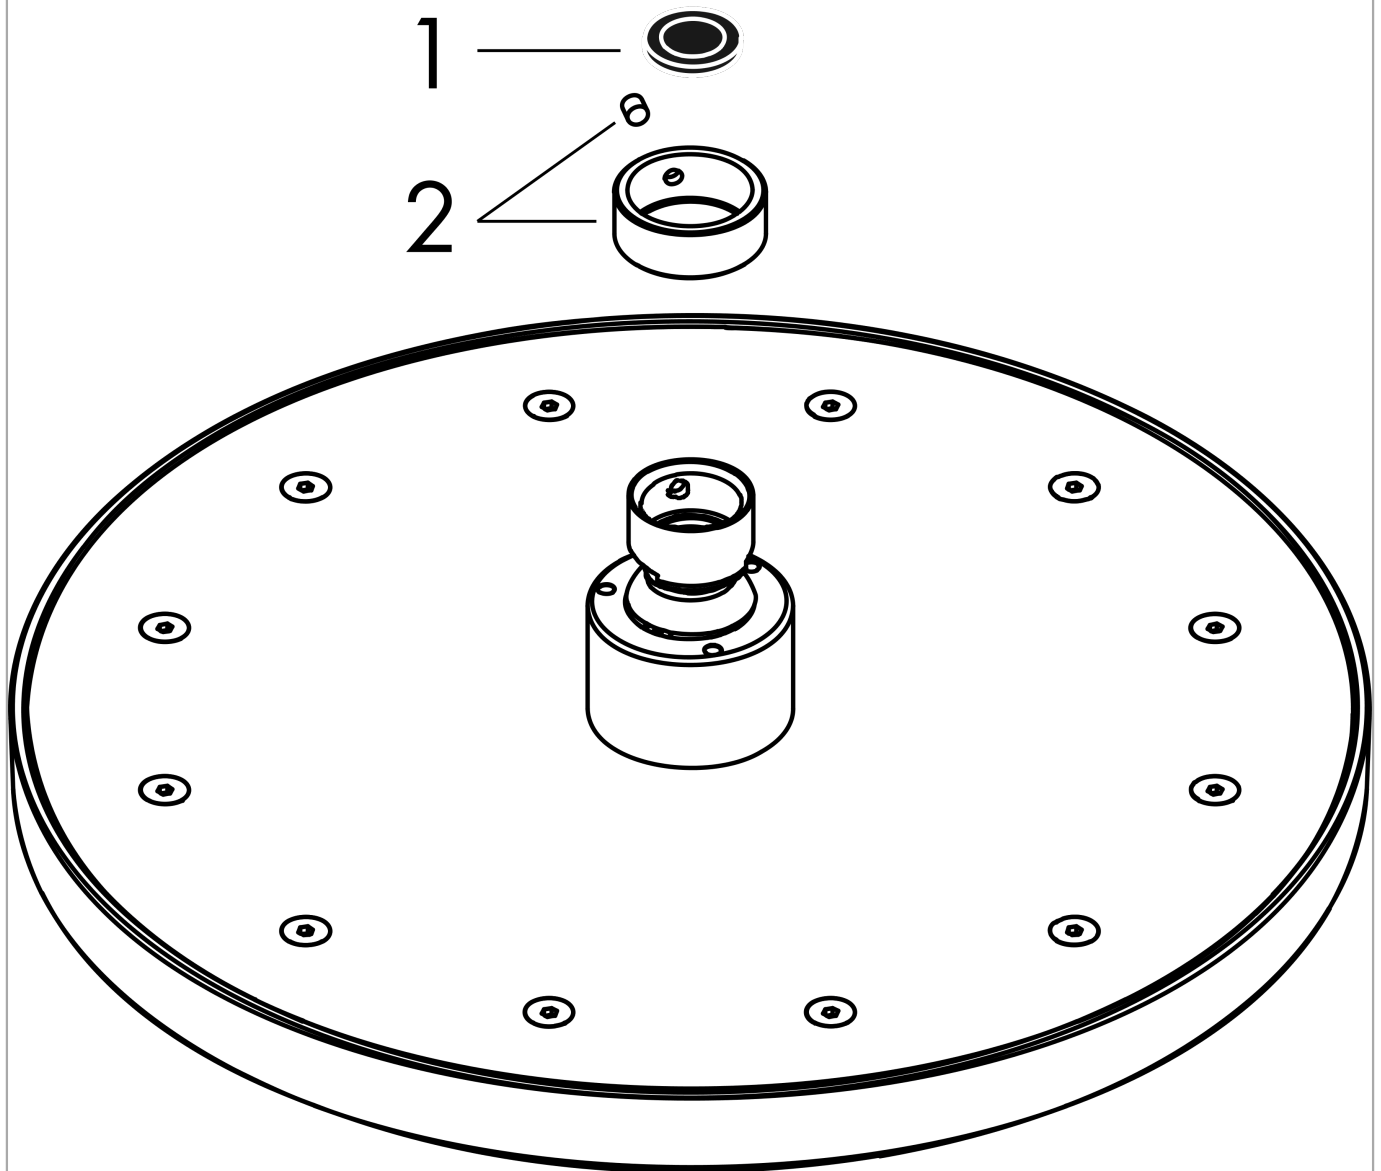

AXOR ShowerSolutions
Showerhead 245 1-Jet 2.5 GPM
 Finish: **brushed gold optic** Part no. : **35384251**

Description

Features

- Shower head size: 9.65"
- Spray modes: Rain
- Max. flow: 2.5 GPM (9.5 L/Min)
- Spray face removable for cleaning

Item details

List Price \$ 1,122.00

Technology

Compliance / Sustainability

Product image

Scale drawing

AXOR ShowerSolutions
Showerhead 245 1-Jet 2.5 GPM
Finish: brushed gold optic Part no. : 35384251

Exploded drawing

Year of production: >07/22

AXOR ShowerSolutions
Showerhead 245 1-Jet 2.5 GPM
 Finish: **brushed gold optic** Part no. : **35384251**

Spare parts list

Year of production: >07/22

Pos.	Description	Part no.	Price	PU
1	filter packing	94246000	-	1
2	lock washer	98942000	-	1