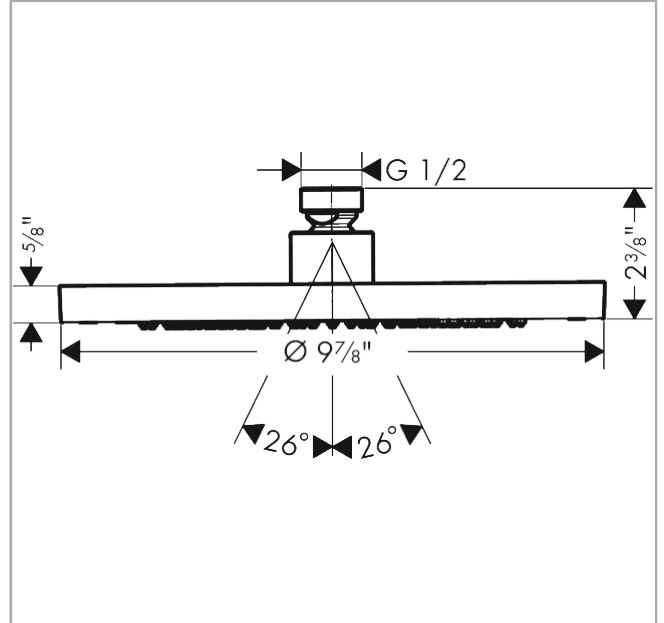

AXOR ShowerSolutions
Showerhead 245 1-Jet 2.5 GPM
 Finish: **brushed gold optic** Part no. : **35384251**

Description

Features

- Shower head size: 9.65"
- Spray modes: Rain
- Max. flow: 2.5 GPM (9.5 L/Min)
- Spray face removable for cleaning

Item details

List Price \$ 1,122.00

Technology

Compliance / Sustainability

Product image

Scale drawing

AXOR ShowerSolutions
Showerhead 245 1-Jet 2.5 GPM
Finish: brushed gold optic Part no. : 35384251

Exploded drawing

Year of production: >07/22

AXOR ShowerSolutions
Showerhead 245 1-Jet 2.5 GPM
 Finish: **brushed gold optic** Part no. : **35384251**

Spare parts list

Year of production: >07/22

Pos.	Description	Part no.	Price	PU
1	filter packing	94246000	-	1
2	lock washer	98942000	-	1