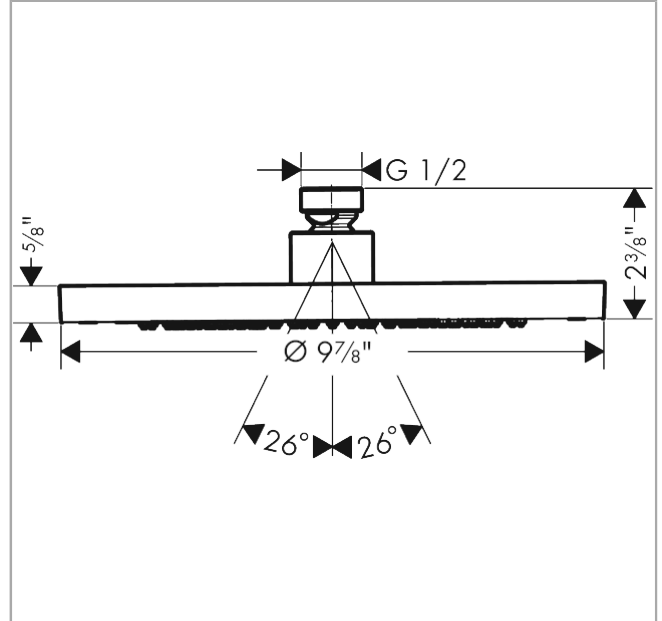

AXOR ShowerSolutions
Showerhead 245 1-Jet 2.5 GPM
 Finish: **brushed black chrome** Part no. : **35384341**

Description

Features

- Shower head size: 9.65"
- Spray modes: Rain
- Max. flow: 2.5 GPM (9.5 L/Min)
- Spray face removable for cleaning

Item details

List Price \$ 1,122.00

Technology

Compliance / Sustainability

Product image

Scale drawing

AXOR ShowerSolutions
 Showerhead 245 1-Jet 2.5 GPM
 Finish: brushed black chrome

Part no. : 35384341

Exploded drawing

Year of production: >07/22

AXOR ShowerSolutions
Showerhead 245 1-Jet 2.5 GPM

Finish: **brushed black chrome** Part no. : **35384341**

Spare parts list

Year of production: >07/22

Pos.	Description	Part no.	Price	PU
1	filter packing	94246000	-	1
2	lock washer	98942000	-	1