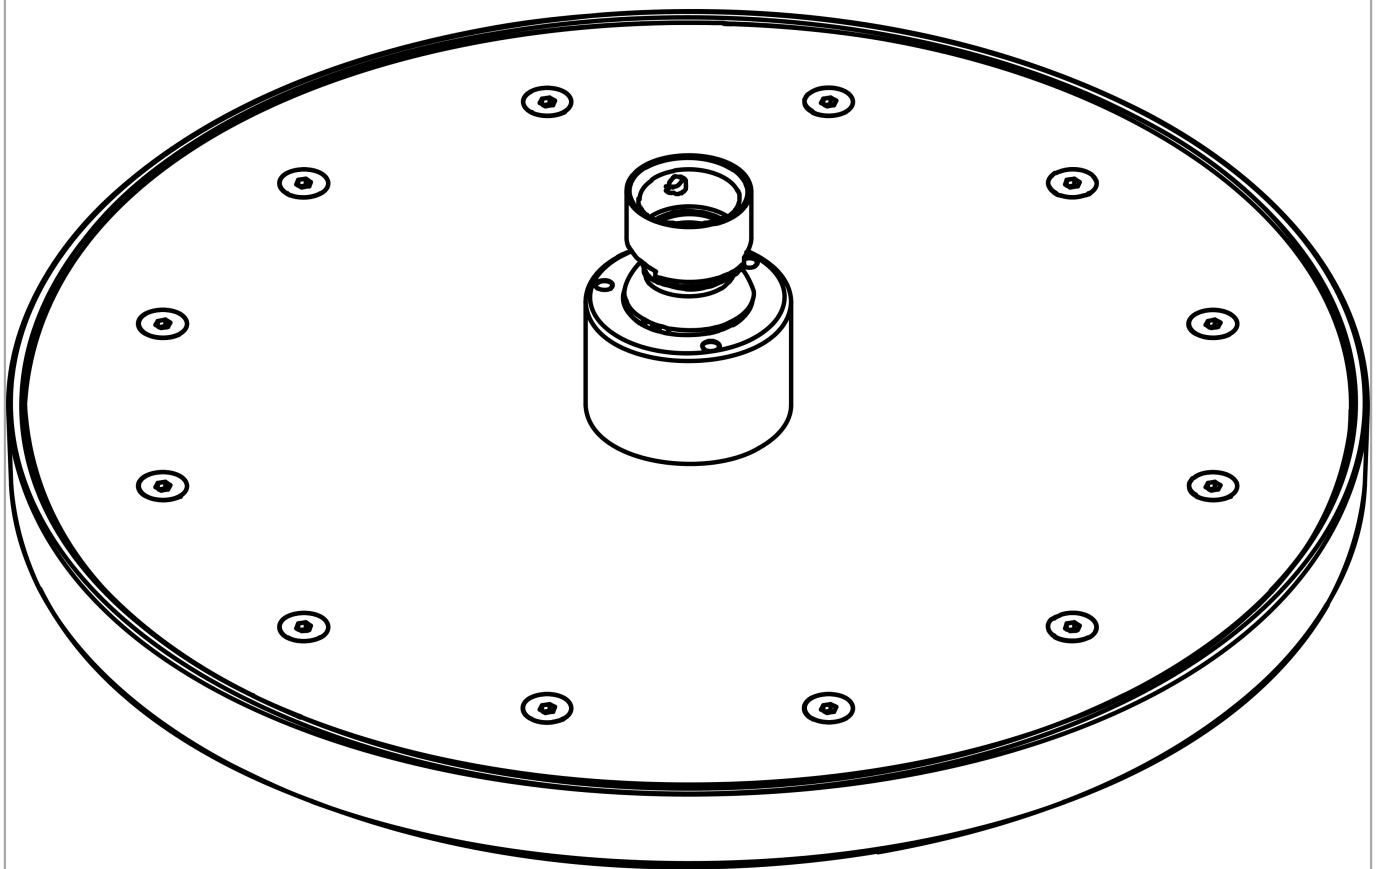

AXOR ShowerSolutions
Showerhead 245 1-Jet 2.5 GPM
 Finish: **brushed black chrome** Part no. : **35384341**

Description

Features

- Shower head size: 9.65"
- Spray modes: Rain
- Max. flow: 2.5 GPM (9.5 L/Min)
- Spray face removable for cleaning

Item details

List Price \$ 1,122.00

Technology

Compliance / Sustainability

Product image

Scale drawing

AXOR ShowerSolutions
 Showerhead 245 1-Jet 2.5 GPM
 Finish: brushed black chrome

Part no. : 35384341

Exploded drawing

Year of production: >07/22

AXOR ShowerSolutions
Showerhead 245 1-Jet 2.5 GPM

Finish: **brushed black chrome** Part no. : **35384341**

Spare parts list

Year of production: >07/22

Pos.	Description	Part no.	Price	PU
1	filter packing	94246000	-	1
2	lock washer	98942000	-	1