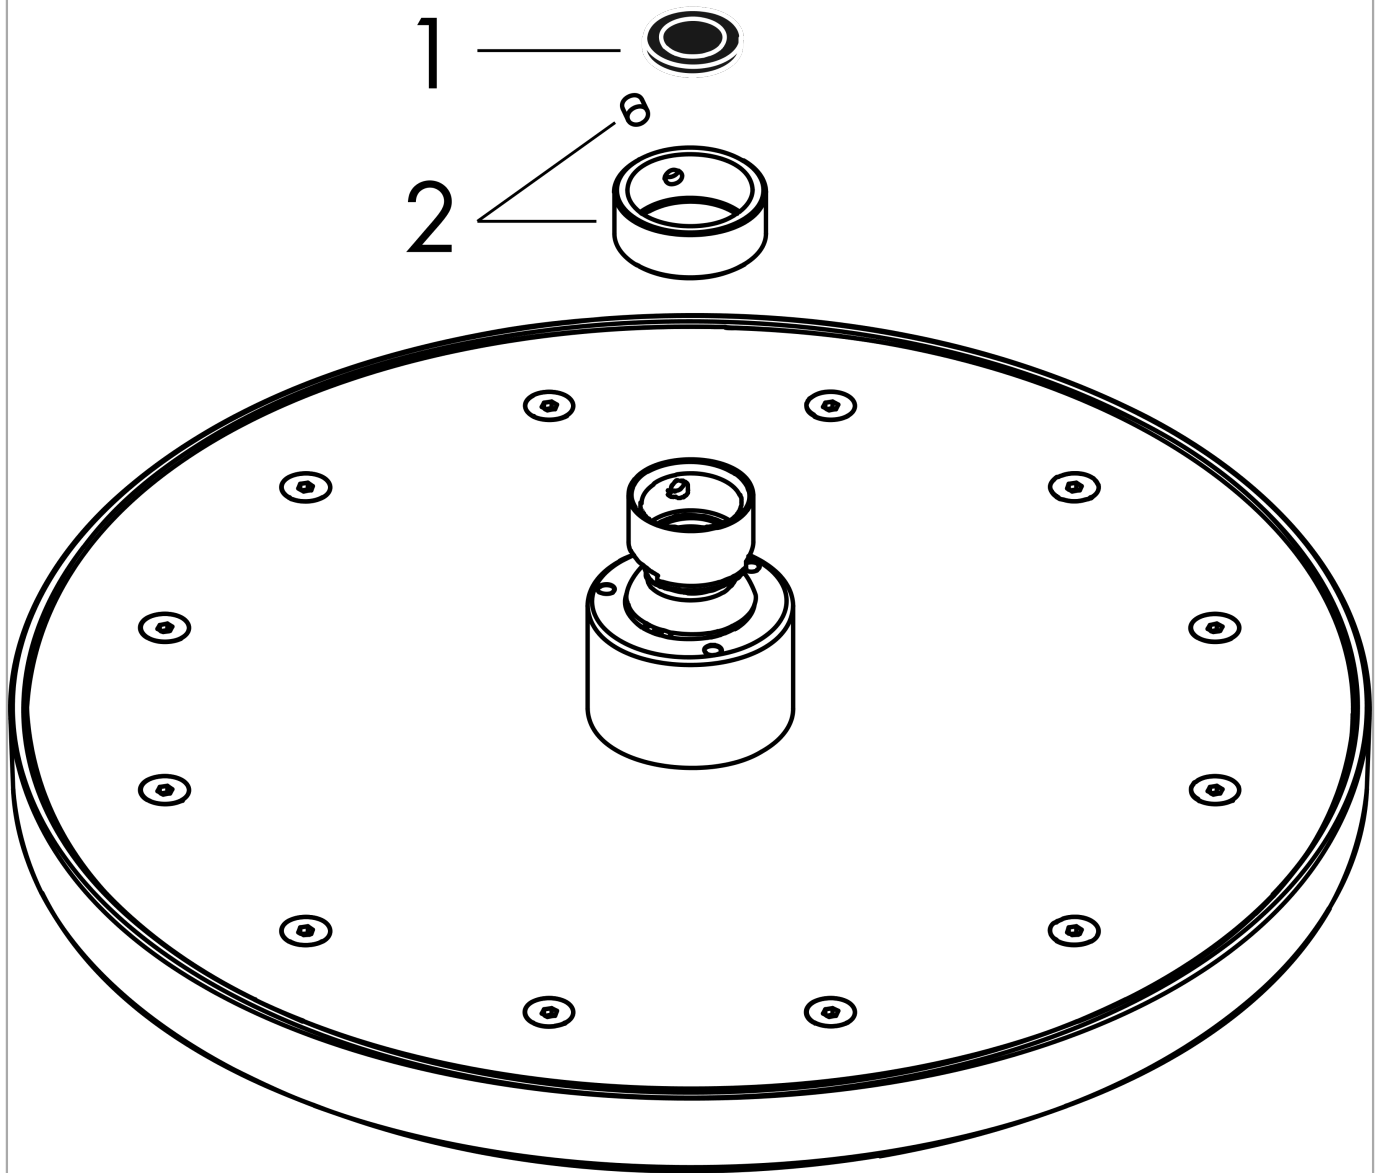

AXOR ShowerSolutions
Showerhead 245 1-Jet 2.5 GPM
 Finish: **matte black** Part no. : **35384671**

Description

Features

- Shower head size: 9.65"
- Spray modes: Rain
- Max. flow: 2.5 GPM (9.5 L/Min)
- Spray face removable for cleaning

Item details

List Price \$ 1,122.00

Technology

Compliance / Sustainability

Product image

Scale drawing

AXOR ShowerSolutions
Showerhead 245 1-Jet 2.5 GPM
Finish: matte black Part no. : 35384671

Exploded drawing

Year of production: >07/22

AXOR ShowerSolutions
Showerhead 245 1-Jet 2.5 GPM
 Finish: **matte black** Part no. : **35384671**

Spare parts list

Year of production: >07/22

Pos.	Description	Part no.	Price	PU
1	filter packing	94246000	-	1
2	lock washer	98942000	-	1