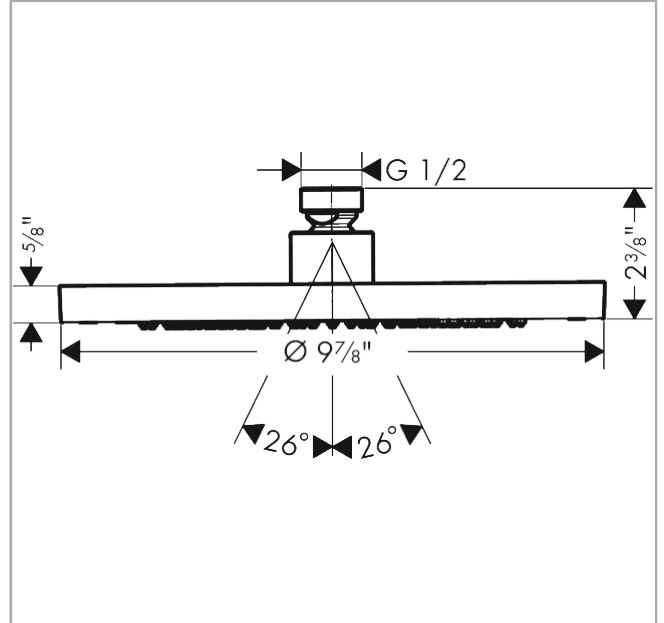

AXOR ShowerSolutions
Showerhead 245 1-Jet 2.5 GPM
 Finish: **matte black** Part no. : **35384671**

Description

Features

- Shower head size: 9.65"
- Spray modes: Rain
- Max. flow: 2.5 GPM (9.5 L/Min)
- Spray face removable for cleaning

Item details

List Price \$ 1,122.00

Technology

Compliance / Sustainability

Product image

Scale drawing

AXOR ShowerSolutions
Showerhead 245 1-Jet 2.5 GPM
Finish: matte black Part no. : 35384671

Exploded drawing

Year of production: >07/22

AXOR ShowerSolutions
Showerhead 245 1-Jet 2.5 GPM
 Finish: **matte black** Part no. : **35384671**

Spare parts list

Year of production: >07/22

Pos.	Description	Part no.	Price	PU
1	filter packing	94246000	-	1
2	lock washer	98942000	-	1