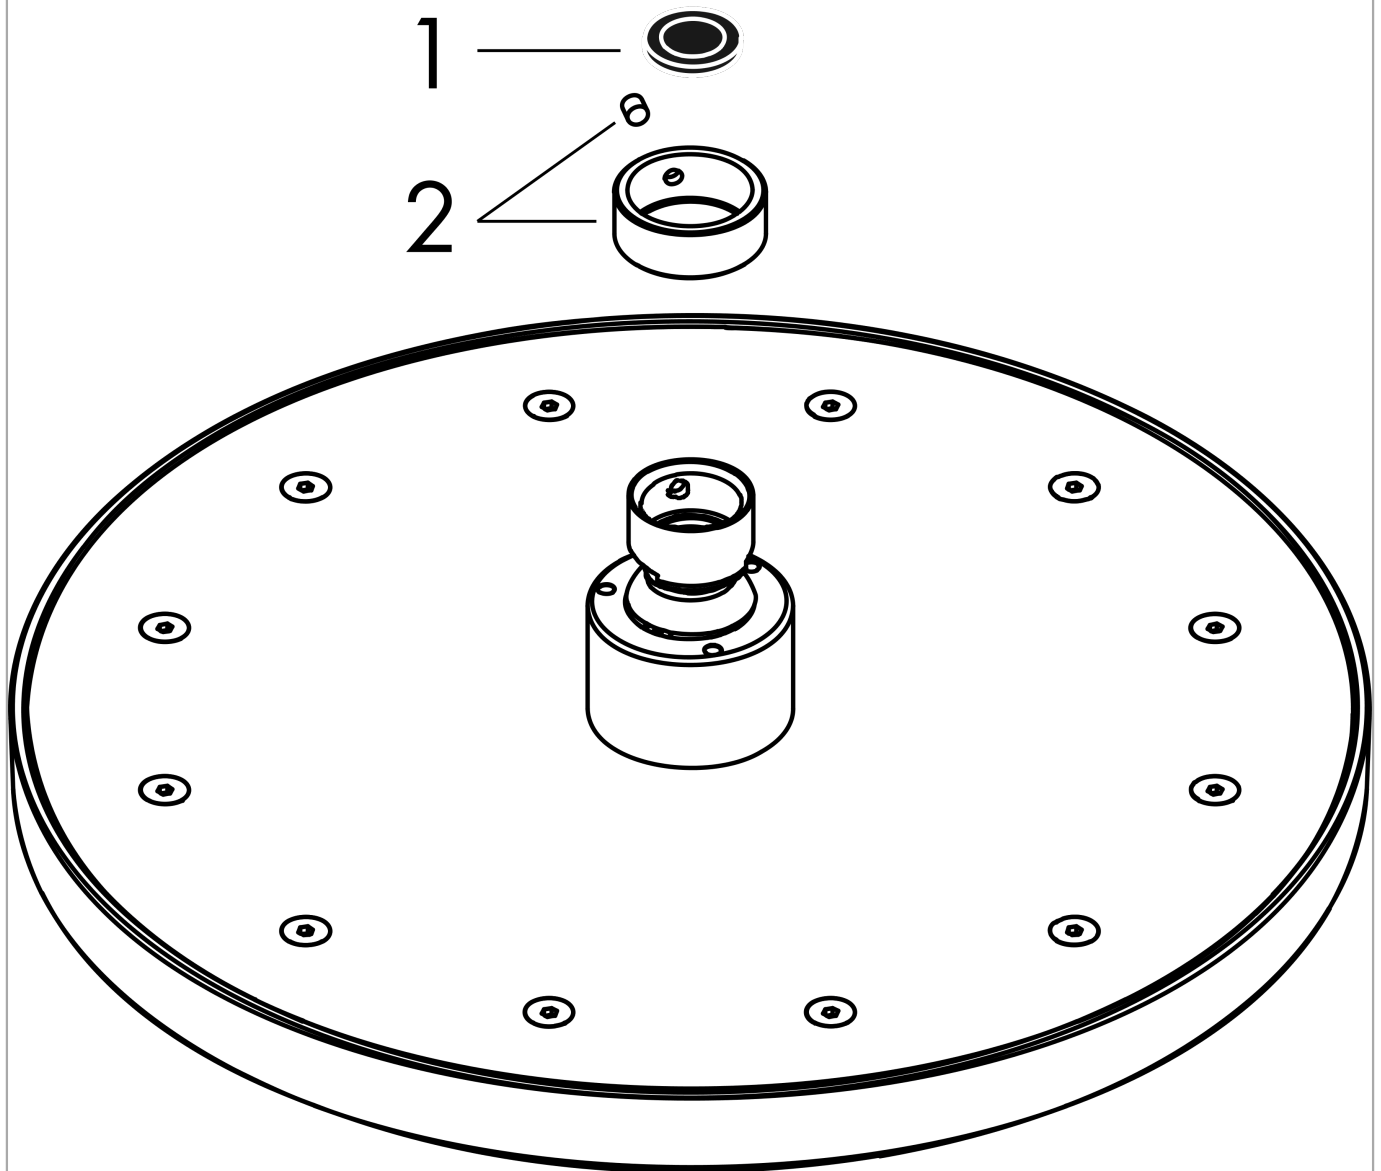

**AXOR ShowerSolutions**  
**Showerhead 245 1-Jet 2.5 GPM**  
 Finish: **brushed nickel** Part no. : **35384821**

**Description**

**Features**

- Shower head size: 9.65"
- Spray modes: Rain
- Max. flow: 2.5 GPM (9.5 L/Min)
- Spray face removable for cleaning

**Item details**

List Price \$ 1,122.00

**Technology**

**Compliance / Sustainability**

**Product image**

**Scale drawing**

AXOR ShowerSolutions  
Showerhead 245 1-Jet 2.5 GPM  
Finish: brushed nickel Part no. : 35384821

Exploded drawing

Year of production: >07/22

**AXOR ShowerSolutions**  
**Showerhead 245 1-Jet 2.5 GPM**  
 Finish: brushed nickel Part no. : 35384821

Spare parts list

Year of production: >07/22

Pos.	Description	Part no.	Price	PU
1	filter packing	94246000	-	1
2	lock washer	98942000	-	1