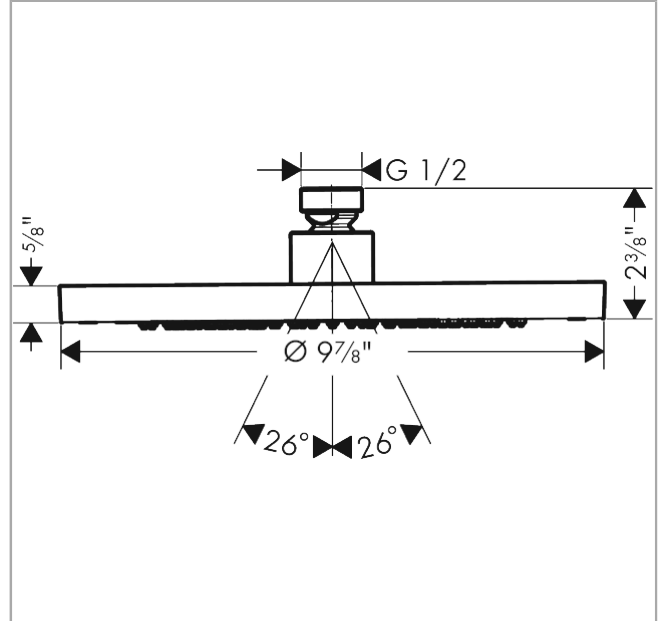

**AXOR ShowerSolutions**  
**Showerhead 245 1-Jet 2.5 GPM**  
 Finish: **brushed nickel** Part no. : **35384821**

**Description**

**Features**

- Shower head size: 9.65"
- Spray modes: Rain
- Max. flow: 2.5 GPM (9.5 L/Min)
- Spray face removable for cleaning

**Item details**

List Price \$ 1,122.00

**Technology**

**Compliance / Sustainability**

**Product image**

**Scale drawing**

AXOR ShowerSolutions  
Showerhead 245 1-Jet 2.5 GPM  
Finish: brushed nickel Part no. : 35384821

Exploded drawing

Year of production: >07/22

**AXOR ShowerSolutions**  
**Showerhead 245 1-Jet 2.5 GPM**  
 Finish: brushed nickel Part no. : 35384821

Spare parts list

Year of production: >07/22

Pos.	Description	Part no.	Price	PU
1	filter packing	94246000	-	1
2	lock washer	98942000	-	1